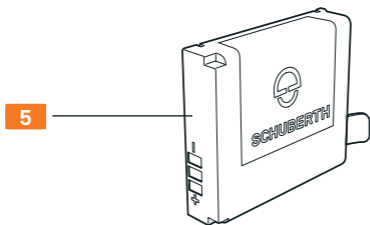

QUICK START GUIDE

SC1

SCHUBERTH

QUICK START GUIDE

SC1

“Hello!” – the SCHUBERTH SC1 lets you stay connected with everything important to you: your friends on your motorbike and those waiting for you at home. The navigation system provides directions and keeps you entertained while travelling to your destination.

Have a great journey and stay connected!

- 1 SC1
- 2  Button
- 3  Button
- 4 Charging Port
- 5 Battery
- 6 Release Tool
- 7 USB charging cable

Installation

SCHUBERTH C4

SCHUBERTH R2

Charging

Button Operation