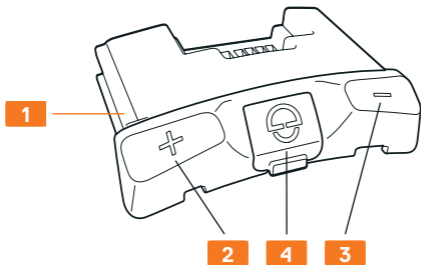

QUICK START GUIDE

SC1

SCHUBERTH

QUICK START GUIDE

SC1

“Hello!” – the SCHUBERTH SC1 lets you stay connected with everything important to you: your friends on your motorbike and those waiting for you at home. The navigation system provides directions and keeps you entertained while travelling to your destination.

Have a great journey and stay connected!

- 1 SC1
- 2  Button
- 3  Button
- 4 Charging Port
- 5 Battery
- 6 Release Tool
- 7 USB charging cable

Installation

SCHUBERTH C4

SCHUBERTH R2

Charging

Button Operation