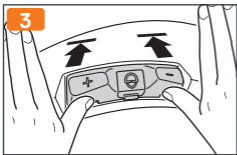

QUICK START GUIDE

SC1

SCHUBERTH

QUICK START GUIDE

SC1

“Hello!” – the SCHUBERTH SC1 lets you stay connected with everything important to you: your friends on your motorbike and those waiting for you at home. The navigation system provides directions and keeps you entertained while travelling to your destination.

Have a great journey and stay connected!

- 1 SC1
- 2  Button
- 3  Button
- 4 Charging Port
- 5 Battery
- 6 Release Tool
- 7 USB charging cable

Installation

SCHUBERTH C4

SCHUBERTH R2

Charging

Button Operation