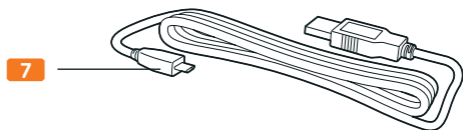

QUICK START GUIDE

SC1

SCHUBERTH

QUICK START GUIDE

SC1

“Hello!” – the SCHUBERTH SC1 lets you stay connected with everything important to you: your friends on your motorbike and those waiting for you at home. The navigation system provides directions and keeps you entertained while travelling to your destination.

Have a great journey and stay connected!

- 1 SC1
- 2  Button
- 3  Button
- 4 Charging Port
- 5 Battery
- 6 Release Tool
- 7 USB charging cable

Installation

SCHUBERTH C4

SCHUBERTH R2

Charging

Button Operation