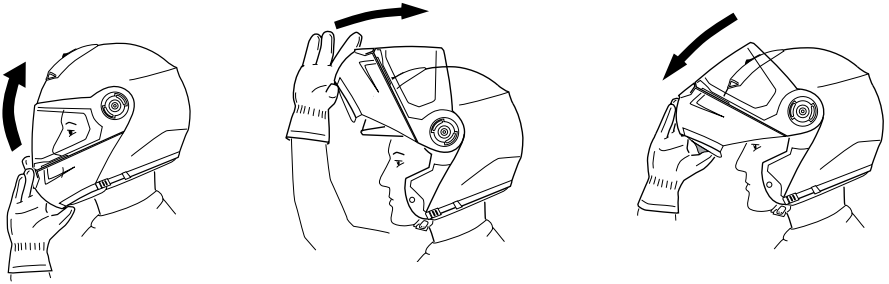

QUICK START GUIDE

SCHUBERTH

C3^{PRO}

QUICK START GUIDE

C3 PRO

With the SCHUBERTH C3 PRO, you have made an excellent choice. Universally adept with regards to functionality, comfort and protection. The C3 Pro is a flip-up helmet which is as suited for long tours as it is in fast stretches. We wish you a safe ride.

Jan-Christian Becker
CEO SCHUBERTH GmbH

Thomas Schulz
Product Management SCHUBERTH GmbH

- 1** Face shield
- 2** Sun visor
- 3** Ventilation
- 4** Chin bar release
- 5** Chin strap
- 6** Slide for sun visor
- 7** Face shield mechanics
- 8** Head ventilation

Chin bar

Chin strap

Adjusting the chin strap

Face shield and sun visor

Ventilation

Removing the face shield

Installing the face shield

Communication systems systems