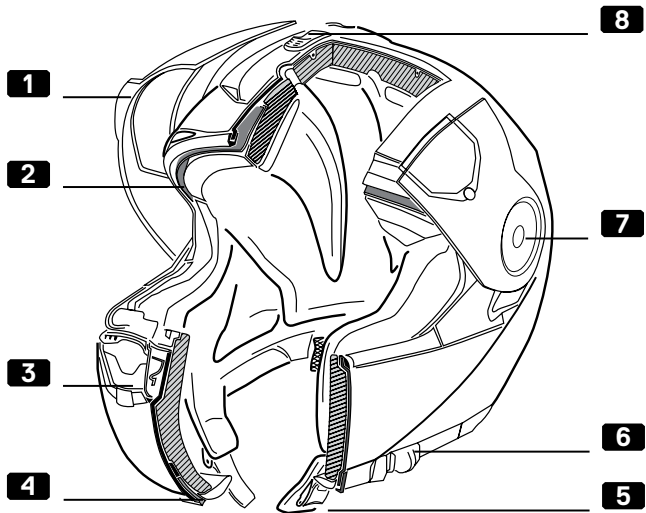

QUICK START GUIDE

SCHUBERTH

C3^{PRO}

QUICK START GUIDE

C3 PRO

With the SCHUBERTH C3 PRO, you have made an excellent choice. Universally adept with regards to functionality, comfort and protection. The C3 Pro is a flip-up helmet which is as suited for long tours as it is in fast stretches. We wish you a safe ride.

Jan-Christian Becker
CEO SCHUBERTH GmbH

Thomas Schulz
Product Management SCHUBERTH GmbH

- 1** Face shield
- 2** Sun visor
- 3** Ventilation
- 4** Chin bar release
- 5** Chin strap
- 6** Slide for sun visor
- 7** Face shield mechanics
- 8** Head ventilation