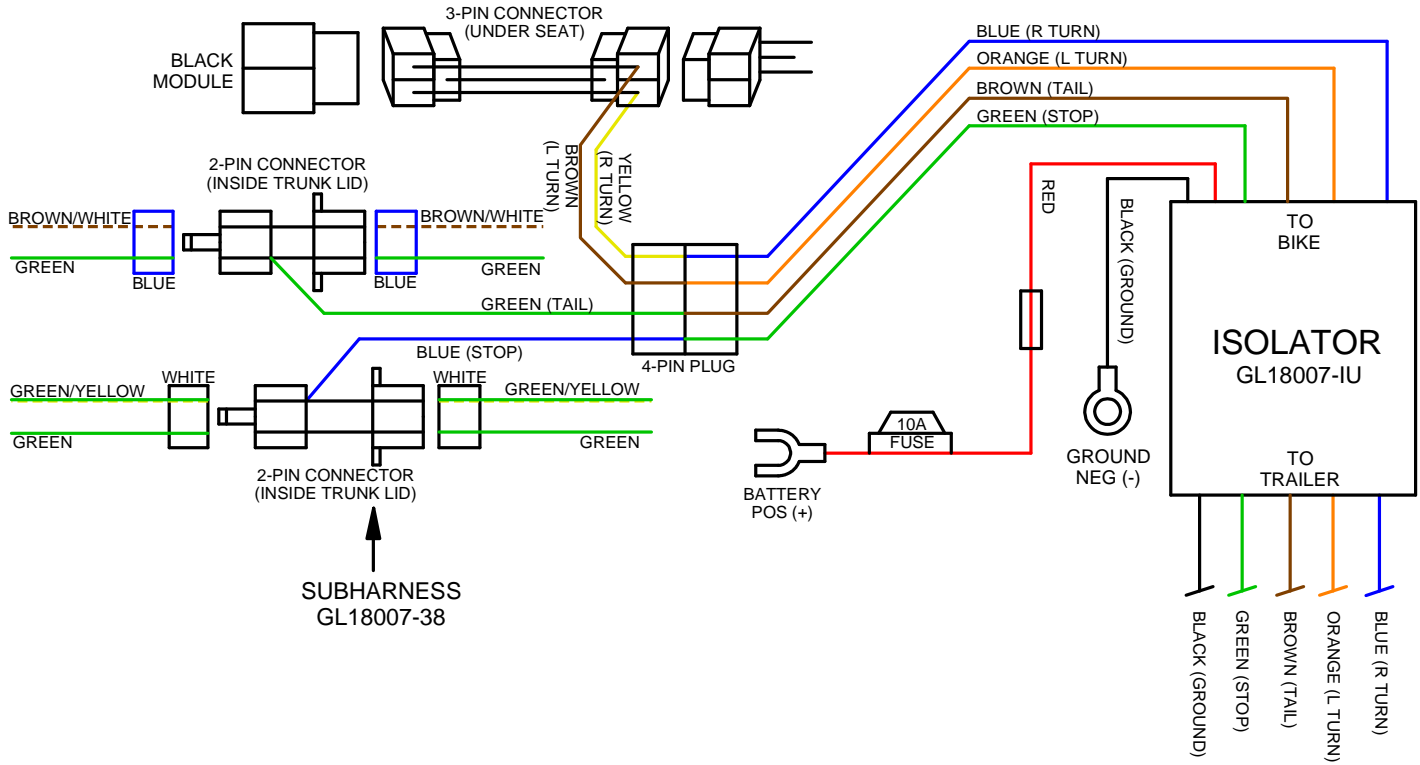

GL18007-38 (2012 & UP HONDA GL1800 GOLDWING) ISOLATOR WIRING DIAGRAM

GL18007-38 (2012 & UP HONDA GL1800 GOLDWING) WITH 5-TO-4 WIRE CONVERTER & ISOLATOR