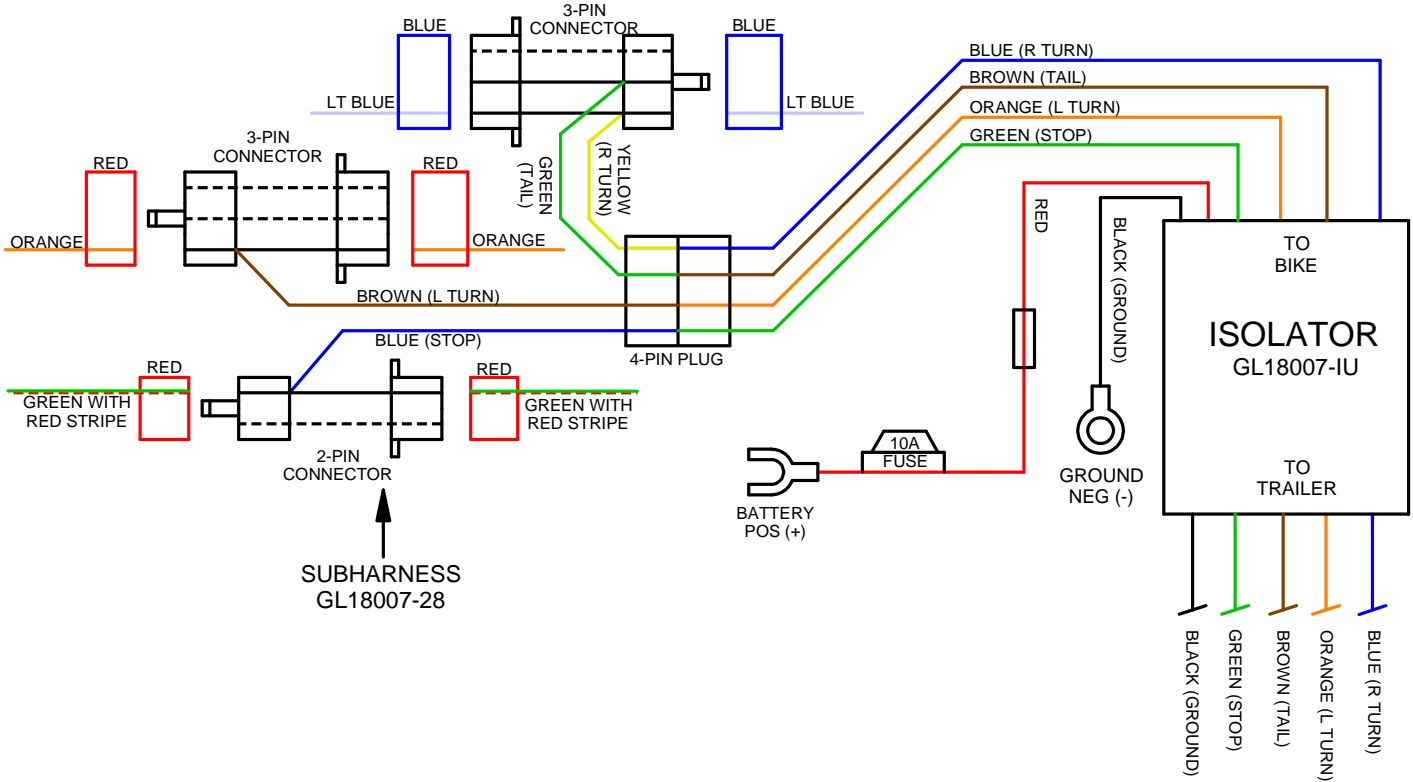

GL18007-28 (2001-2011 HONDA GL1800 GOLDWING) ISOLATOR WIRING DIAGRAM

GL18007-28 (2001-2011 HONDA GL1800 GOLDWING) WITH 5-TO-4 WIRE CONVERTER & ISOLATOR