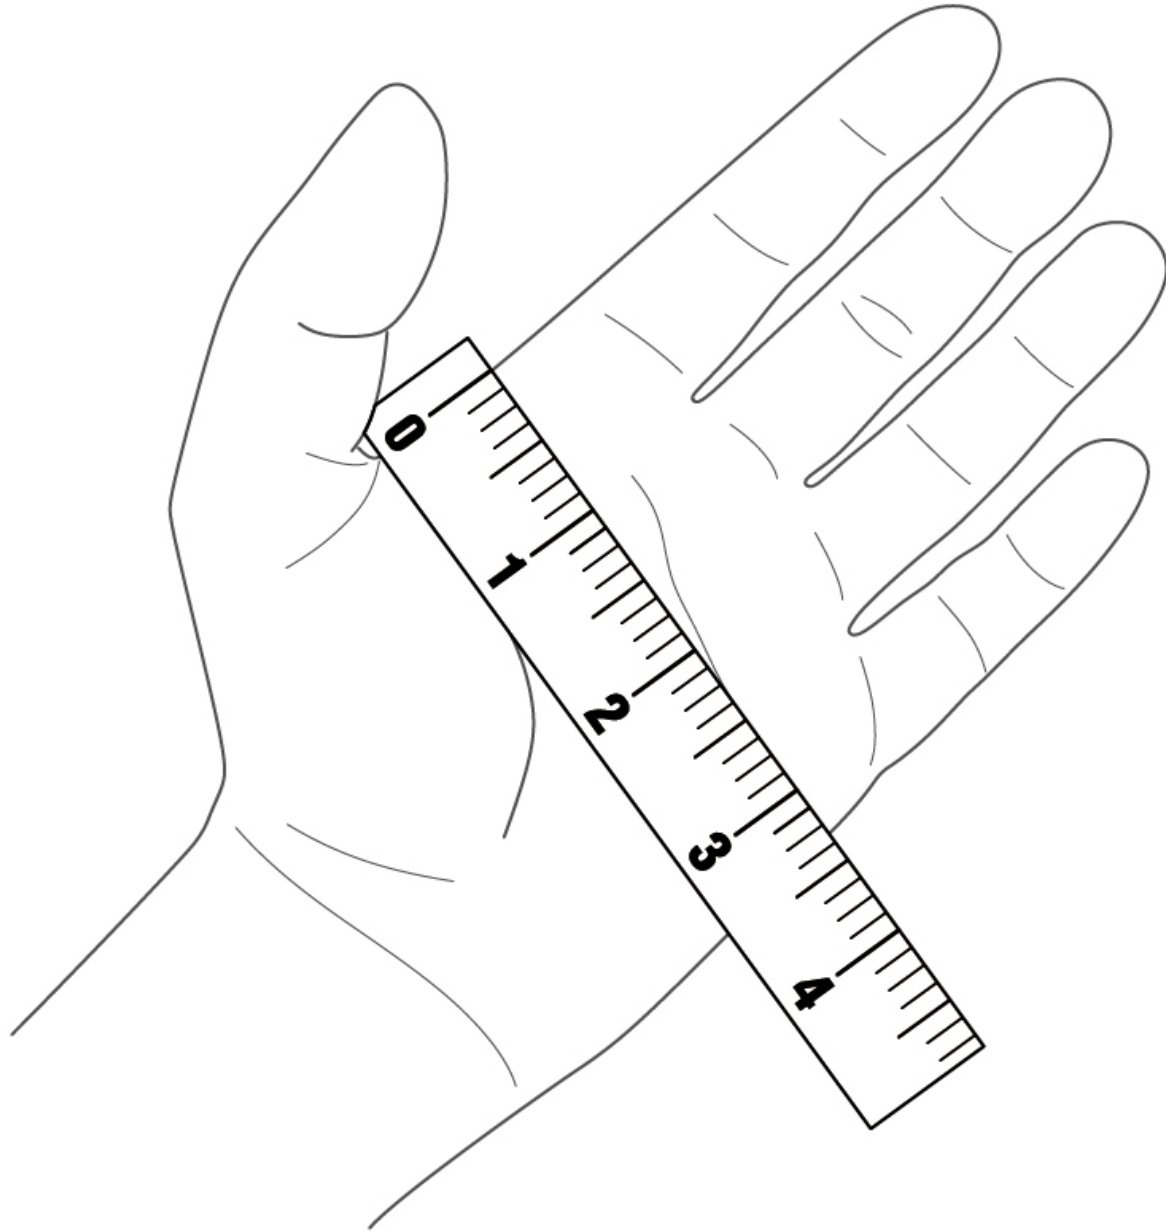

## Measure the width of your palm

(also known as your hand breadth)

### Palm Protectors Sizing

| SMALL / MEDIUM        | LARGE            | X LARGE                 |
|-----------------------|------------------|-------------------------|
| 3.0" & Less Than wide | 3.0" - 3.75 wide | Greater than 3.75" wide |