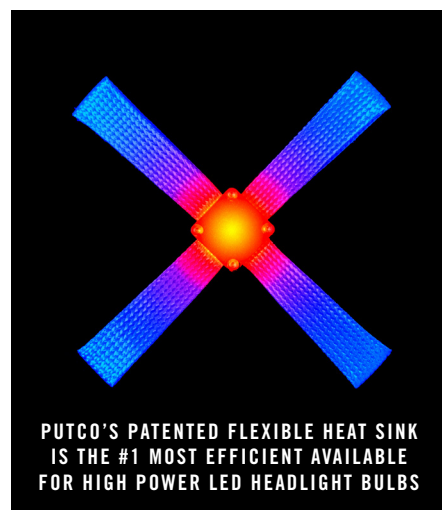

ProLux X Zero

PUTCO®

ZERO-SPACE LED KITS FOR
PROJECTOR BEAM HEADLAMPS

FEATURES

- NEW solid base, flexible heat sink design with reduced footprint to install into hard to fit locations for projector beams. The ultimate solution.
- The #1 scientifically proven and best performing PATENTED heat solution with the flexibility to FIT in tight spaces
- Equal in size to a halogen replacement bulb - 30% smaller than Silver-Lux Pro
- 180° beam angle, 6000K color temp, 30 watts, & 6000 lumens per kit
- Each kit is sold in pairs and includes an anti-flicker harness

 2 YEARS

 ASSEMBLED IN THE USA

ProLux **X** Zero

PUTCO ZERO-SPACE LED KITS FOR PROJECTOR BEAM HEADLAMPS

PROLUX-ZERO FITS DODGE RAM

PROLUX-ZERO FITS GMC SIERRA

PUTCO'S PATENTED FLEXIBLE HEAT SINK IS THE #1 MOST EFFICIENT AVAILABLE FOR HIGH POWER LED HEADLIGHT BULBS