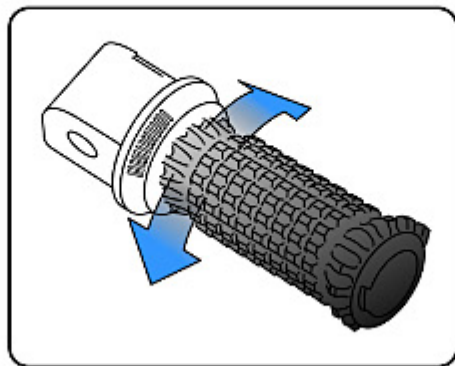

## TECHNICAL FEATURES

### PRECISION:

They incorporate marks for a correct regulation

### DESIGN:

Its new design offers maximum grip

### MEASUREMENTS:

74,5x26mm

ABE 91553