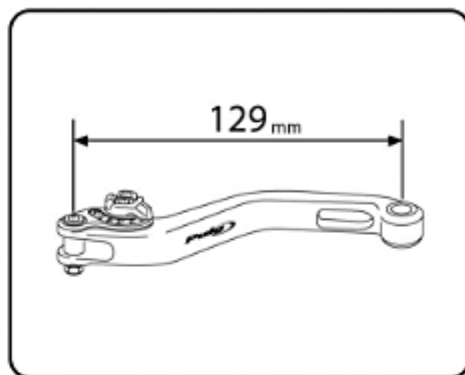

TECHNICAL FEATURES

Measure Extensible drop handle 2.0.

Measure Short Handle 2.0.

Measure Fixed handle 2.0.

Measure Folding handle 2.0.

TÜV

ABE 91294

Feel the difference with Puig.