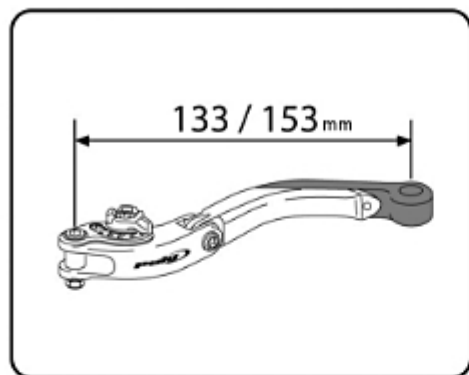

TECHNICAL FEATURES

Measure Extensible drop handle 2.0.

Measure Short Handle 2.0.

Measure Fixed handle 2.0.

Measure Folding handle 2.0.

TÜV

ABE 91294

Feel the difference with Puig.