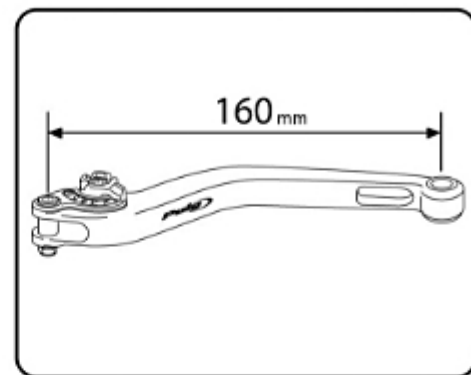

TECHNICAL FEATURES

Measure Extensible drop handle 2.0.

Measure Short Handle 2.0.

Measure Fixed handle 2.0.

Measure Folding handle 2.0.

TÜV

ABE 91294

Feel the difference with Puig.