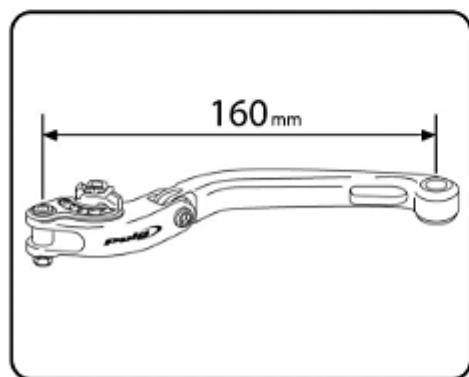

TECHNICAL FEATURES

Measure Extensible drop handle 2.0.

Measure Short Handle 2.0.

Measure Fixed handle 2.0.

Measure Folding handle 2.0.

TÜV

ABE 91294

Feel the difference with Puig.