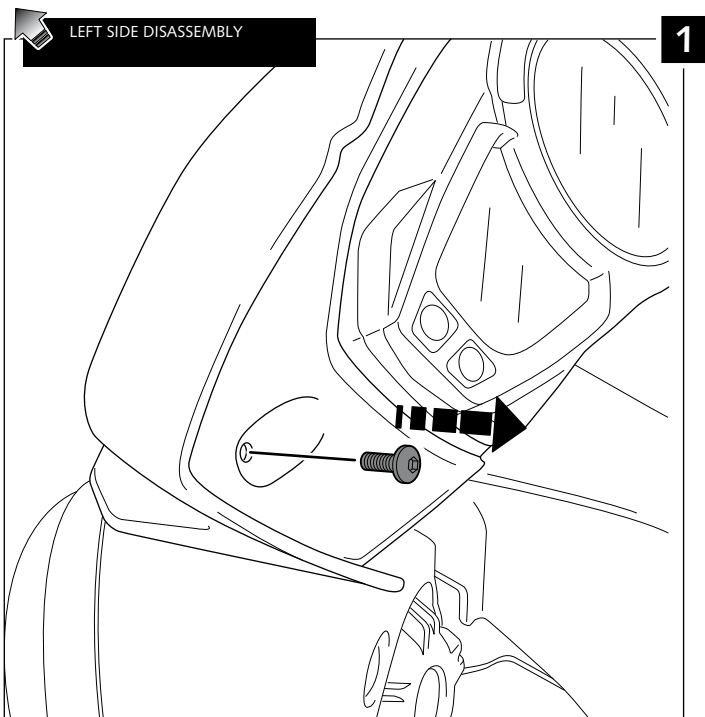

WINDSHIELD NAKEDNEW GENERATON SPORT FOR

TRIUMPH STREET TRIPLE S '17-

Ref.: 9999

ID	PART	DESCRIPTION	QTY	REF.
1		Screen	1	9999F/H/W/NM3
2		Right support (R)	1	SOPCR-2P-3-9999
3		Left support (L)	1	SOPCR-2P-3-9999
4		M5x30 Ø11 screw ISO 7380	2	TORNI-I7380-767
5		Ø8 x Ø14x10 arrowhead	2	CASQUI-----576
6		Ø12xØ6x9 silentblock	4	ARCPASACABLES-1
7		Ø12xØ6,8x7,3 bush with flange	4	CASQUI-1A---750
8		M5x16 Ø11 screw ISO 7380	4	TORNI-I7380-493
9		M5 ISO7380 screw cap	4	TAPON-----85

TRIUMPH STREET TRIPLE S '17-

MOUNTING INSTRUCTIONS

TRIUMPH STREET TRIPLE S '17-

MOUNTING INSTRUCTIONS