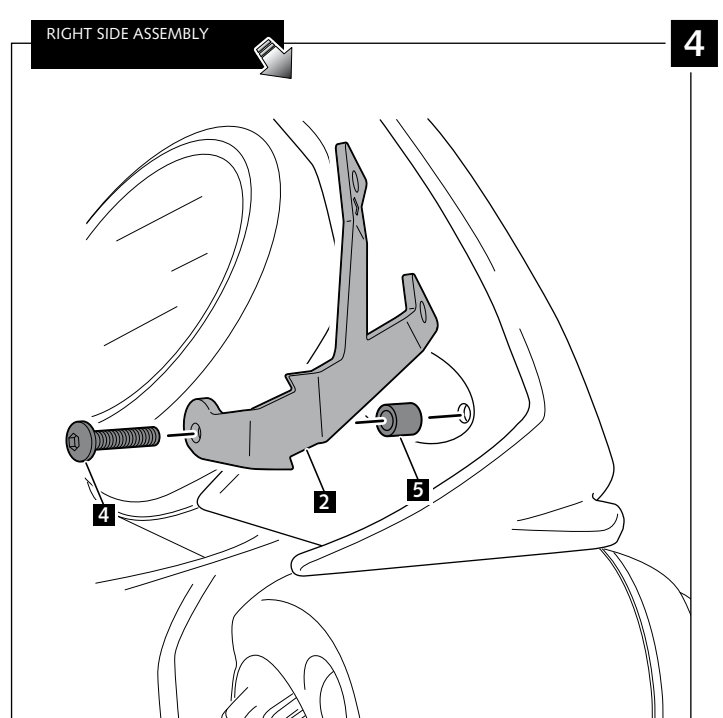

WINDSHIELD NAKEDNEW GENERATON SPORT FOR

TRIUMPH STREET TRIPLE S '17-

Ref.: 9999

ID	PART	DESCRIPTION	QTY	REF.
1		Screen	1	9999F/H/W/NM3
2		Right support (R)	1	SOPCR-2P-3-9999
3		Left support (L)	1	SOPCR-2P-3-9999
4		M5x30 Ø11 screw ISO 7380	2	TORNI-I7380-767
5		Ø8 x Ø14x10 arrowhead	2	CASQUI-----576
6		Ø12xØ6x9 silentblock	4	ARCPASACABLES-1
7		Ø12xØ6,8x7,3 bush with flange	4	CASQUI-1A---750
8		M5x16 Ø11 screw ISO 7380	4	TORNI-I7380-493
9		M5 ISO7380 screw cap	4	TAPON-----85

TRIUMPH STREET TRIPLE S '17-

MOUNTING INSTRUCTIONS

TRIUMPH STREET TRIPLE S '17-

MOUNTING INSTRUCTIONS