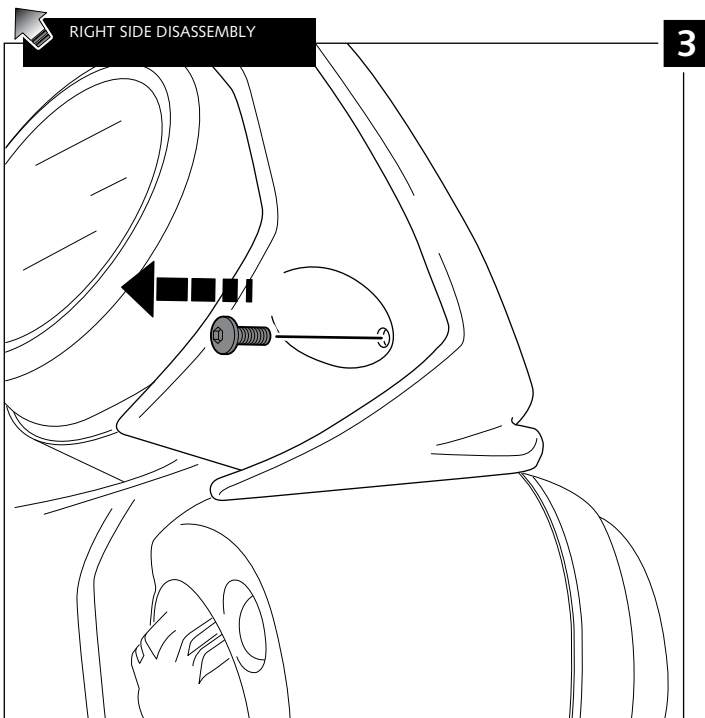

WINDSHIELD NAKEDNEW GENERATON SPORT FOR

TRIUMPH STREET TRIPLE S '17-

Ref.: 9999

ID	PART	DESCRIPTION	QTY	REF.
1		Screen	1	9999F/H/W/NM3
2		Right support (R)	1	SOPCR-2P-3-9999
3		Left support (L)	1	SOPCR-2P-3-9999
4		M5x30 Ø11 screw ISO 7380	2	TORNI-I7380-767
5		Ø8 x Ø14x10 arrowhead	2	CASQUI-----576
6		Ø12xØ6x9 silentblock	4	ARCPASACABLES-1
7		Ø12xØ6,8x7,3 bush with flange	4	CASQUI-1A---750
8		M5x16 Ø11 screw ISO 7380	4	TORNI-I7380-493
9		M5 ISO7380 screw cap	4	TAPON-----85

TRIUMPH STREET TRIPLE S '17-

MOUNTING INSTRUCTIONS

TRIUMPH STREET TRIPLE S '17-

MOUNTING INSTRUCTIONS