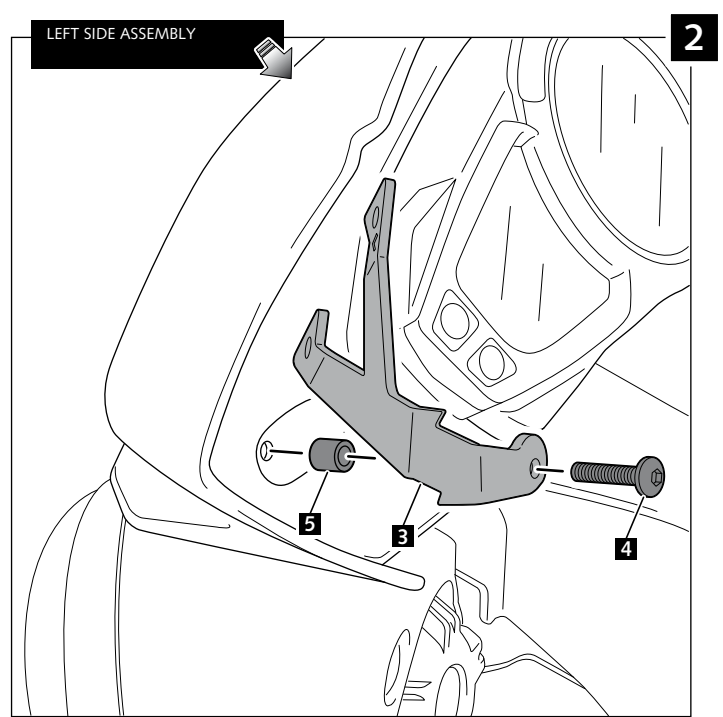

WINDSHIELD NAKEDNEW GENERATON SPORT FOR

TRIUMPH STREET TRIPLE S '17-

Ref.: 9999

ID	PART	DESCRIPTION	QTY	REF.
1		Screen	1	9999F/H/W/NM3
2		Right support (R)	1	SOPCR-2P-3-9999
3		Left support (L)	1	SOPCR-2P-3-9999
4		M5x30 Ø11 screw ISO 7380	2	TORNI-I7380-767
5		Ø8 x Ø14x10 arrowhead	2	CASQUI-----576
6		Ø12xØ6x9 silentblock	4	ARCPASACABLES-1
7		Ø12xØ6,8x7,3 bush with flange	4	CASQUI-1A---750
8		M5x16 Ø11 screw ISO 7380	4	TORNI-I7380-493
9		M5 ISO7380 screw cap	4	TAPON-----85

TRIUMPH STREET TRIPLE S '17-

MOUNTING INSTRUCTIONS

TRIUMPH STREET TRIPLE S '17-

MOUNTING INSTRUCTIONS