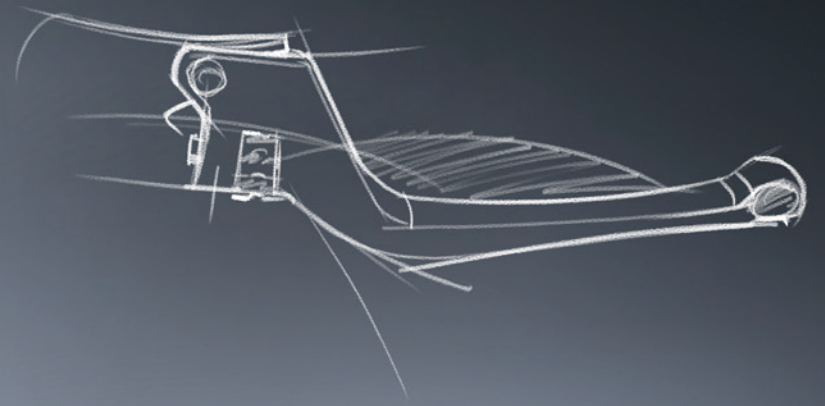

LEVERS

HERITAGE

Puig

F I N D Y O U R

S O U L

OUR GOAL WAS TO CREATE A HIGHLY MODULAR LEVER, SUITABLE FOR ALL CUSTOMERS, (20° ADJUSTMENT), WITH A MUSCULAR AND FUNCTIONAL DESIGN.

Puig

Puig