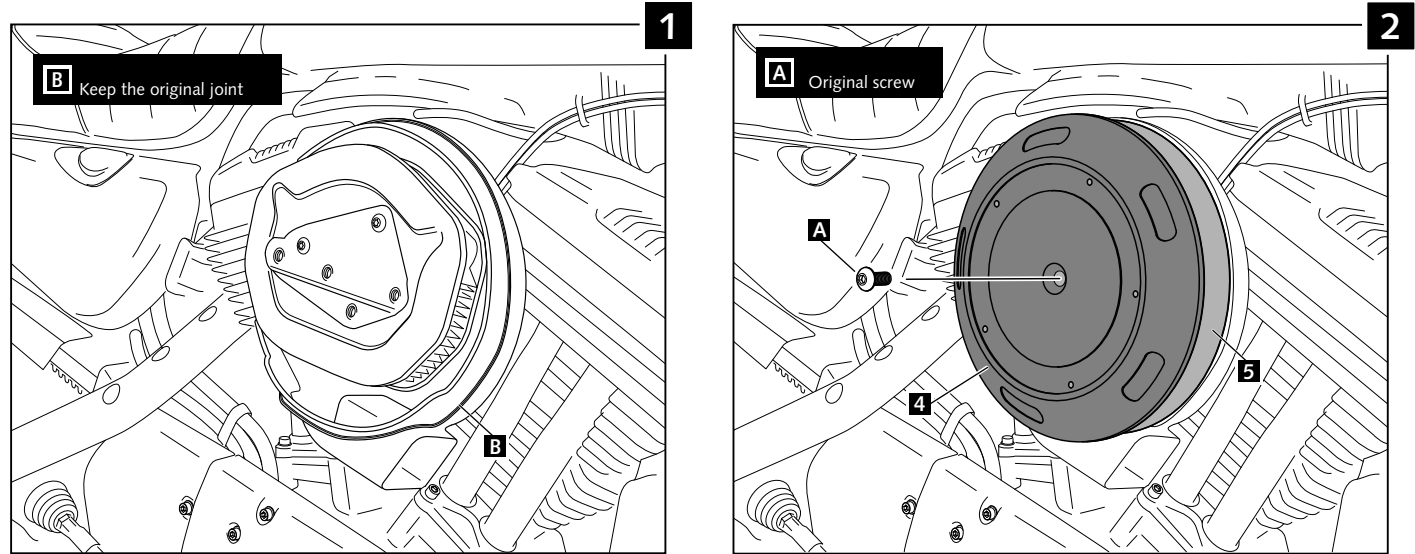

MOUNTING INSTRUCTIONS

AIR FILTER LID TO
HARLEY DAVIDSON SPORSTER '16-

Ref.: 9993

It would be convenient to re-tight the air filter lid screws, specially the ones that are fixed to the motorcycle, whenever you maintain the vehicle.

Thanks for your attention.

ID.	DESCRIPTION	QTY.
1	M4x10 ISO7380 screw	5
2	Air filter lid 01	1
3	Air filter lid 02	1
4	Air filter lid 03	1
5	Air filter lid 04	1

MOUNTING INSTRUCTIONS

AIR FILTER LID TO
HARLEY DAVIDSON SPORSTER '16-