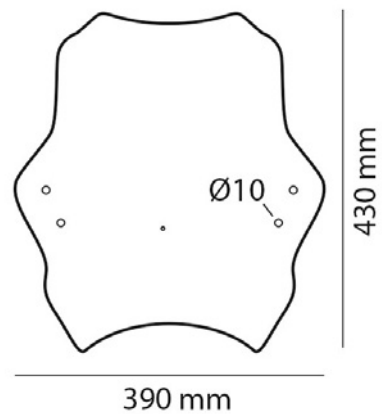

## TECHNICAL FEATURES

2 points of attachment

ROUNDED CONTOUR-PROFILE

Check the ABE HOMOLOGATION document if the product is homologated for your motorcycle

TÜV APPROVED