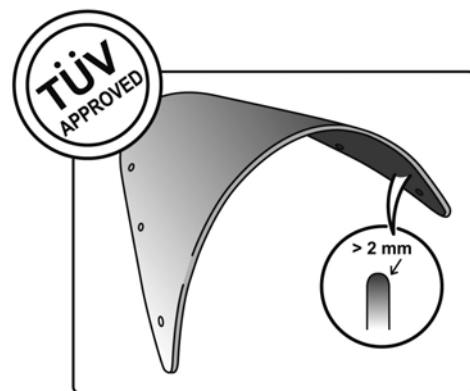

## TECHNICAL FEATURES

2 points of attachment

ROUNDED CONTOUR-PROFILE

Check the ABE HOMOLOGATION document if the product is homologated for your motorcycle

TÜV APPROVED