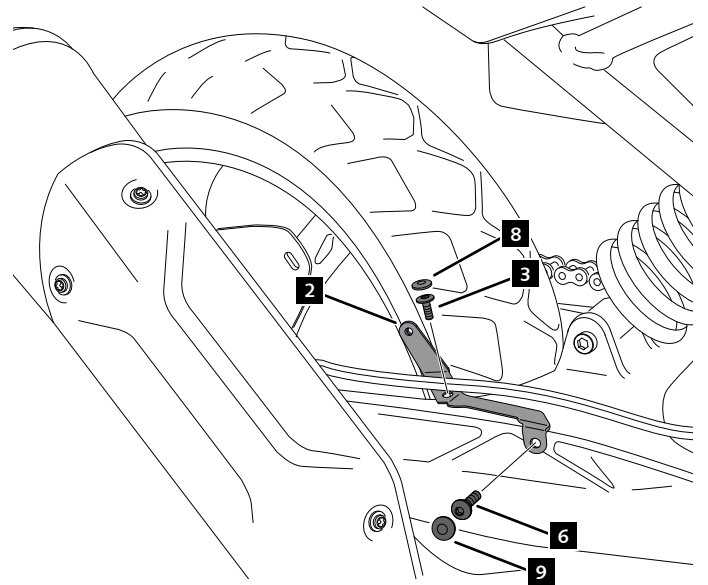

BMW G310GS '17-'19

REF 9949N

REAR MUDGUARD

1 Person

1 hour

INTERMEDIATE

ID.	PART	DESCRIPTION	QTY.	REF.:
1		Rear mudguard	1	REF.9949
2		Iron	1	SOPORT94-4-0094
3		M5x10 DIN1001 screw (BLACK)	1	TORNI-I7380-536
4		M5x15 DIN1001 screw (BLACK)	3	TORNI-I7380-493
5		M6x15 DIN1001 screw (BLACK)	1	TORNI-I7380-403
6		M6x10 DIN1001 screw (BLACK)	1	TORNI-I7380-402
7		M6 caged nut	1	TUERCAJFM6--319
8		M5 DIN1001 plastic cap	4	TAPON-----85
9		M6 DIN1001 plastic cap	2	TAPON-----86
10		Silentblock rubber	4	SILENBGONE--064
11		Metallic spacer	4	CASQUI-----0046

BMW G310GS '17-'19

MOUNTING INSTRUCTIONS

1

DISASSEMBLY

2

ASSEMBLY

3

ASSEMBLY

4

ASSEMBLY