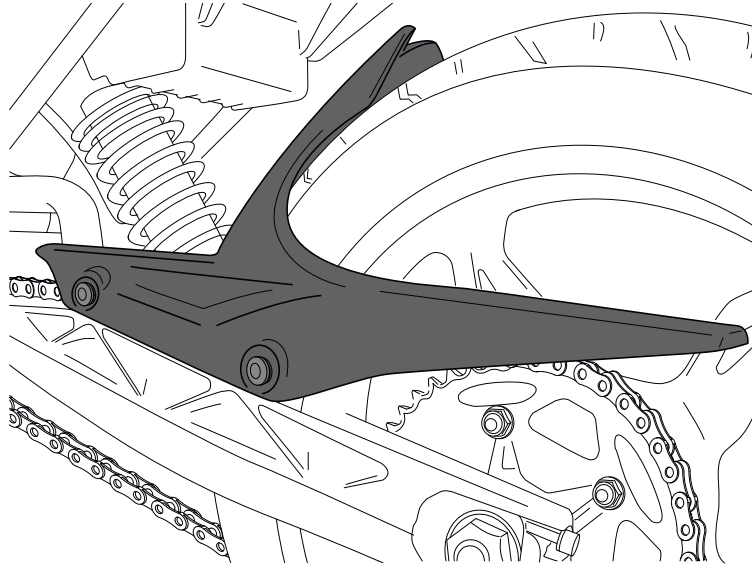

BMW G310GS '17-'19

REF 9949N

REAR MUDGUARD

1 Person

1 hour

INTERMEDIATE

ID.	PART	DESCRIPTION	QTY.	REF.:
1		Rear mudguard	1	REF.9949
2		Iron	1	SOPORT94-4-0094
3		M5x10 DIN1001 screw (BLACK)	1	TORNI-I7380-536
4		M5x15 DIN1001 screw (BLACK)	3	TORNI-I7380-493
5		M6x15 DIN1001 screw (BLACK)	1	TORNI-I7380-403
6		M6x10 DIN1001 screw (BLACK)	1	TORNI-I7380-402
7		M6 caged nut	1	TUERCAJFM6--319
8		M5 DIN1001 plastic cap	4	TAPON-----85
9		M6 DIN1001 plastic cap	2	TAPON-----86
10		Silentblock rubber	4	SILENBGONE--064
11		Metallic spacer	4	CASQUI-----0046