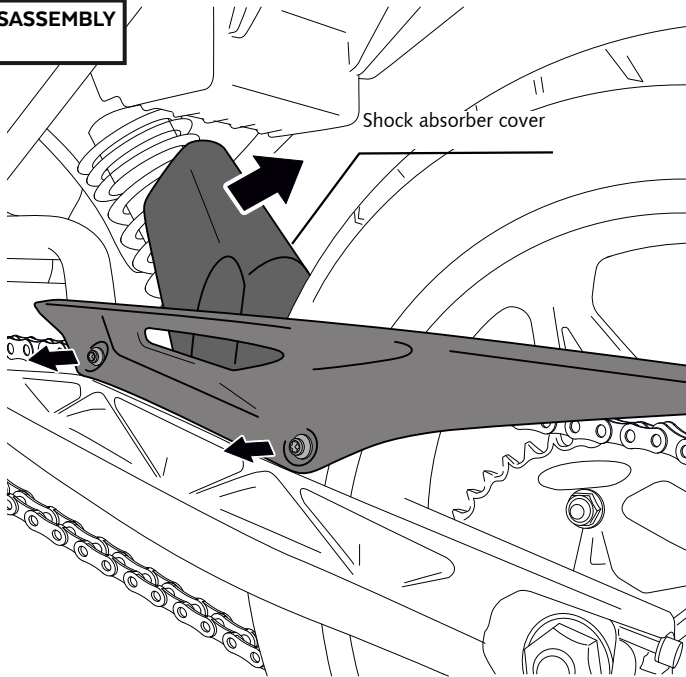

BMW G310GS '17-'19

MOUNTING INSTRUCTIONS

1

DISASSEMBLY