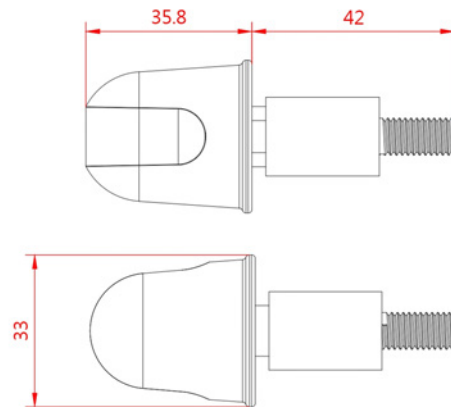

TECHNICAL FEATURES

E-mark certification

HOMOLOGATED

TURN SIGNAL

DIMENSIONS

When it comes to quality motorcycle signal lights & components, Puig is the brand you can depend on.