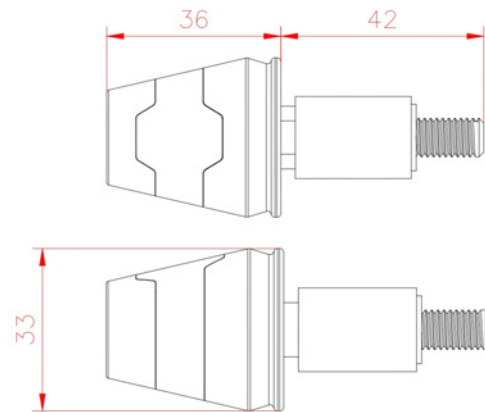

TECHNICAL FEATURES

E-mark certification

HOMOLOGATED

TURN SIGNAL

DIMENSIONS

When it comes to quality motorcycle signal lights & components, Puig is the brand you can depend on.