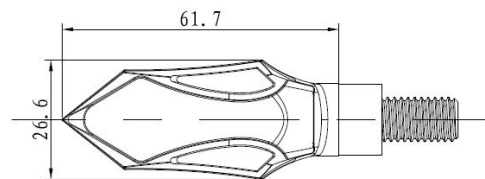

## TECHNICAL FEATURES

**DIMENSIONS**

**TURN SIGNAL**

**E-mark certification**

**HOMOLOGATED**

When it comes to quality motorcycle signal lights & components, Puig is the brand you can depend on.