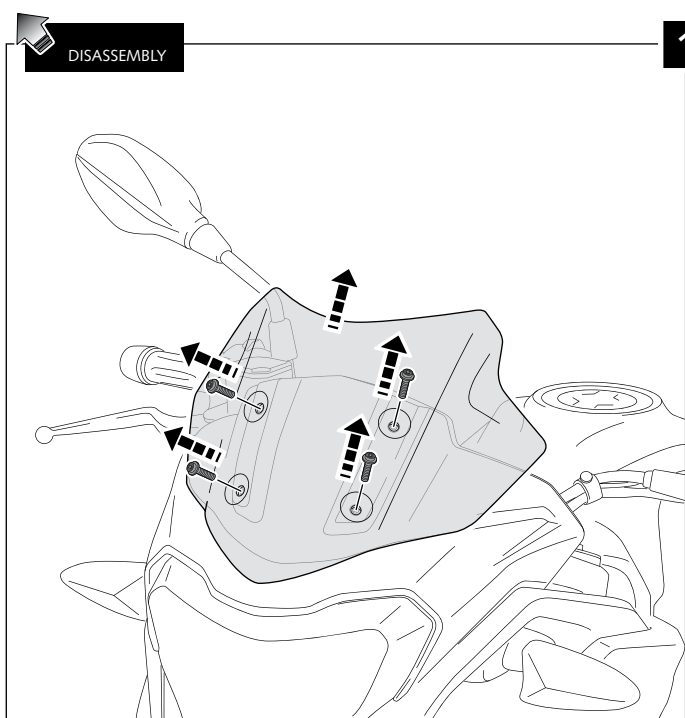

TOURING SCREEN FOR BMW G310GS '17-

MOUNTING INSTRUCTIONS