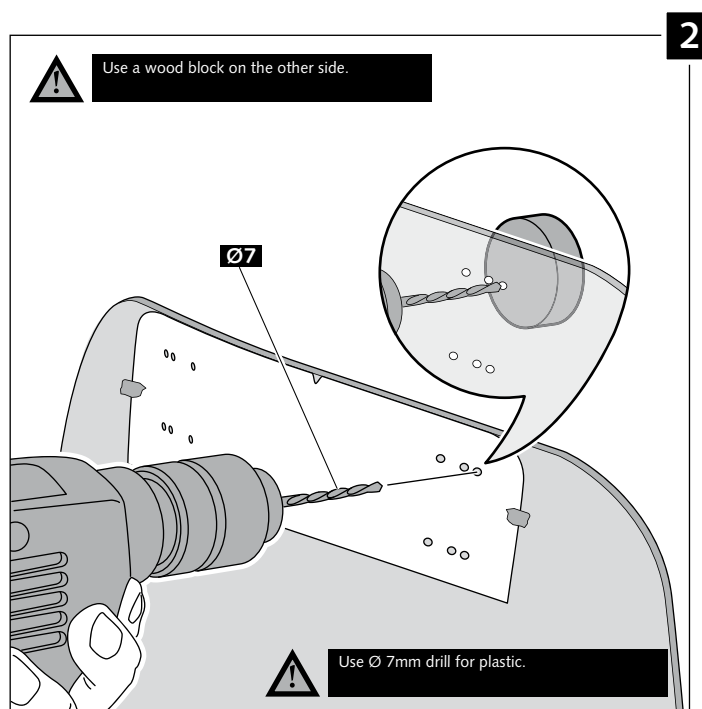

MULTI-ADJUSTABLE VISOR

MOUNTING INSTRUCTIONS

TYPE A