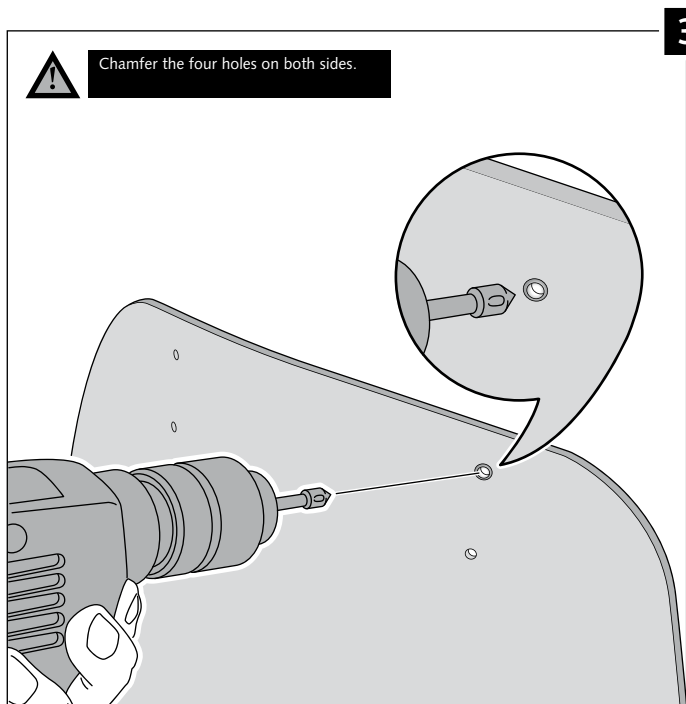

MULTI-ADJUSTABLE VISOR

MOUNTING INSTRUCTIONS

TYPE A