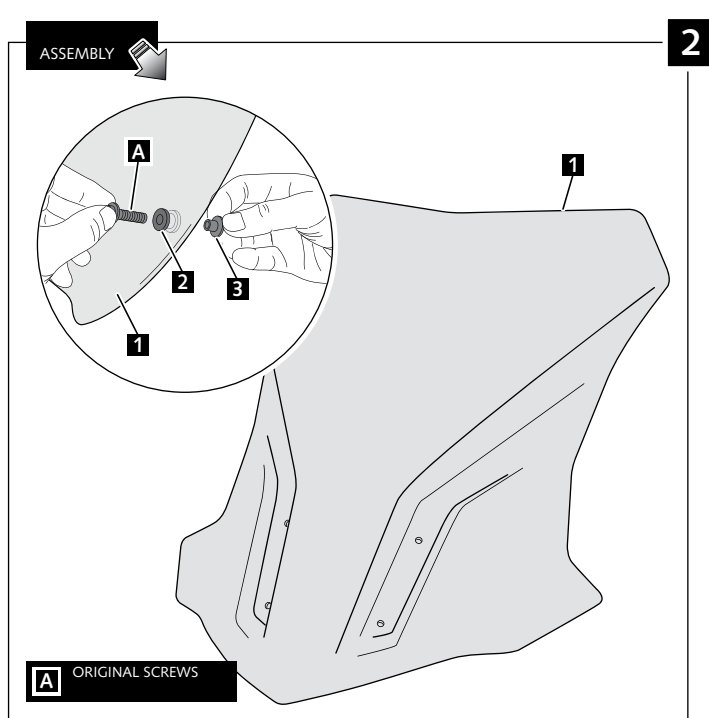

TOURING SCREEN FOR BMW G310GS '17-

Ref.: 9879

ID	PART	DESCRIPTION	QTY	REF.
1		Touring screen	1	9879H/F/WM3
2		Ø12x Ø6 x9 silentblock	4	AROPASACABLES-1
3		Ø12x Ø6,8 x7,3 bush with flange	4	CASQUI-1A---750

TOURING SCREEN FOR BMW G310GS '17-

MOUNTING INSTRUCTIONS

MULTI-ADJUSTABLE VISOR

TYPE WINDSCREEN **A**

TYPE WINDSCREEN **B**

TYPE WINDSCREEN **C**

Ref.: 6007

Ref.: 5852

Ref.: 5853

Smoke

Clear

1 person

15 min

Easy

Note:
If the visor is supplied along with the windscreen, the windscreen will come factory-drilled so no drilling is necessary.

ID.	PART	DESCRIPTION	QTY.
1		Visor	1
2		Template	1
3		Multi-adjustable mechanism	2
4		Cap	4
5		Plastic thread fastener M6x12	8

TYPE C