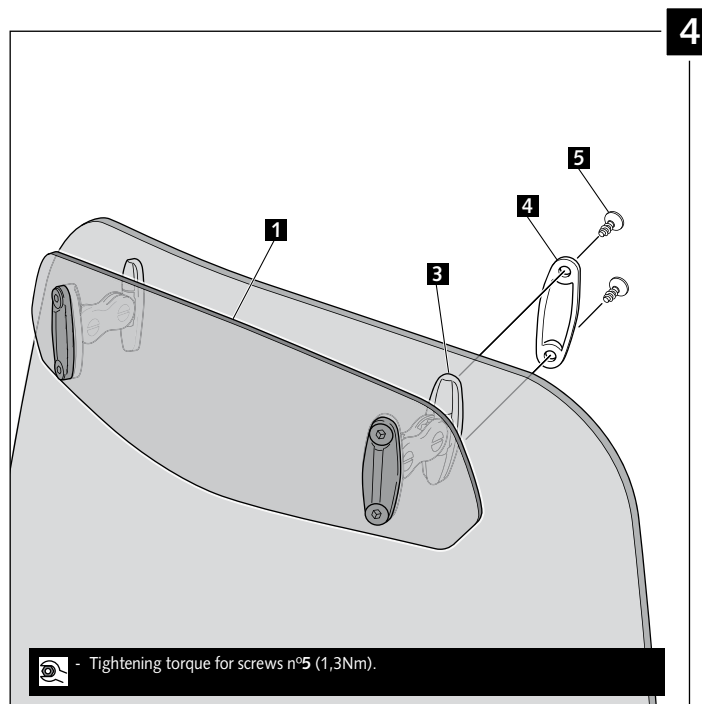

MULTI-ADJUSTABLE VISOR

MOUNTING INSTRUCTIONS

TYPE A