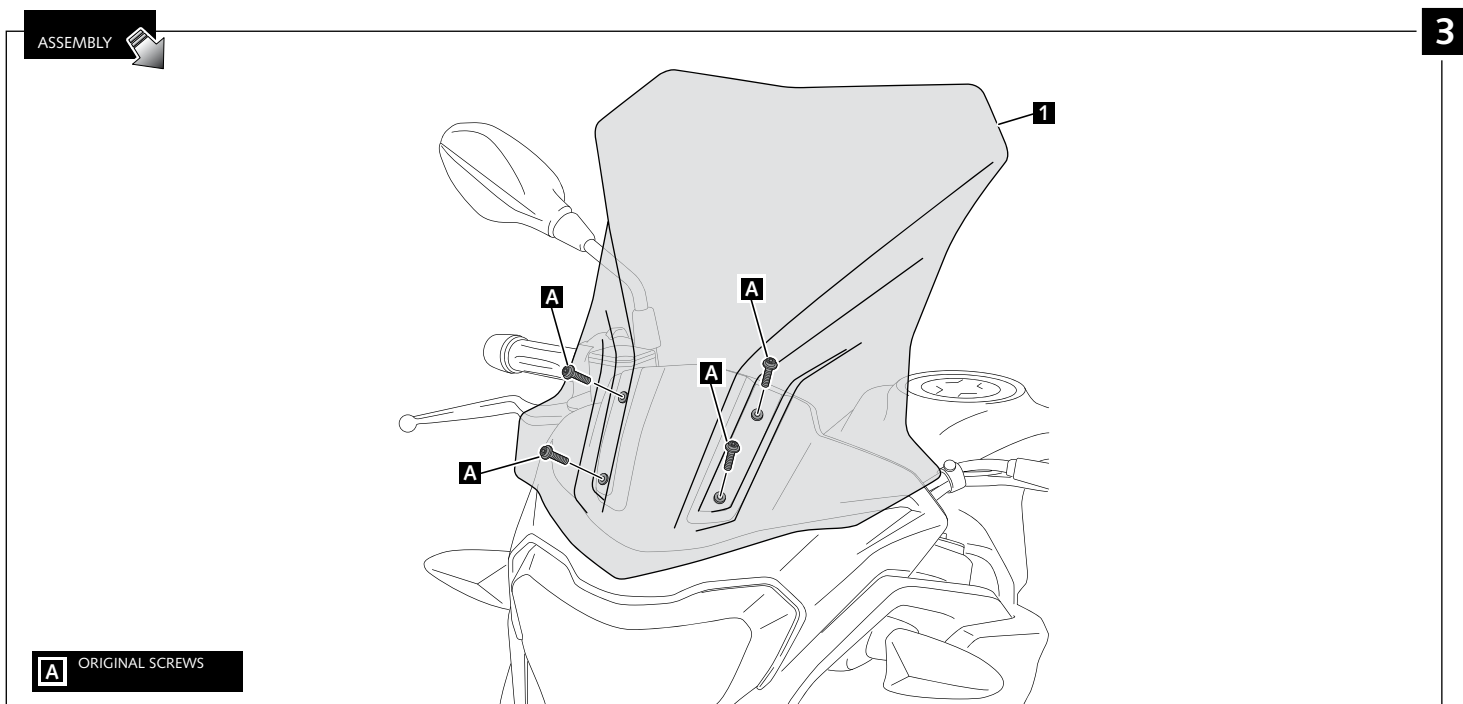

TOURING SCREEN FOR BMW G310GS '17-

MOUNTING INSTRUCTIONS