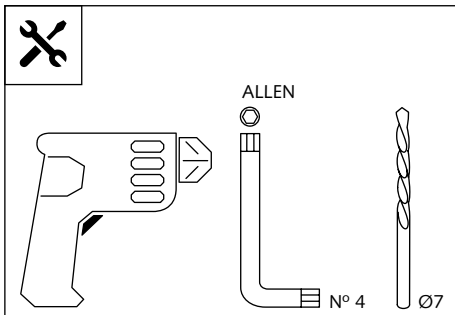

Ref.: 5853

Smoke

Clear

1 person

15 min

Easy

Note:
If the visor is supplied along with the windscreen, the windscreen will come factory-drilled so no drilling is necessary.

ID.	PART	DESCRIPTION	QTY.
1		Visor	1
2		Template	1
3		Multi-adjustable mechanism	2
4		Cap	4
5		Plastic thread fastener M6x12	8