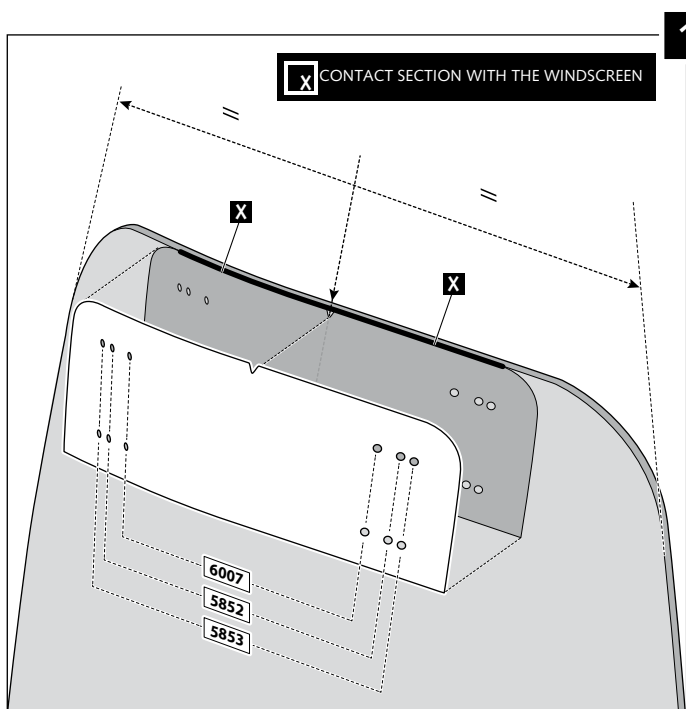

Ref.: 5853

Smoke

Clear

1 person

15 min

Easy

Note:
If the visor is supplied along with the windscreen, the windscreen will come factory-drilled so no drilling is necessary.

ID.	PART	DESCRIPTION	QTY.
1		Visor	1
2		Template	1
3		Multi-adjustable mechanism	2
4		Cap	4
5		Plastic thread fastener M6x12	8

MULTI-ADJUSTABLE VISOR

MOUNTING INSTRUCTIONS

TYPE A

MULTI-ADJUSTABLE VISOR

MOUNTING INSTRUCTIONS

TYPE B

MULTI-ADJUSTABLE VISOR

MOUNTING INSTRUCTIONS