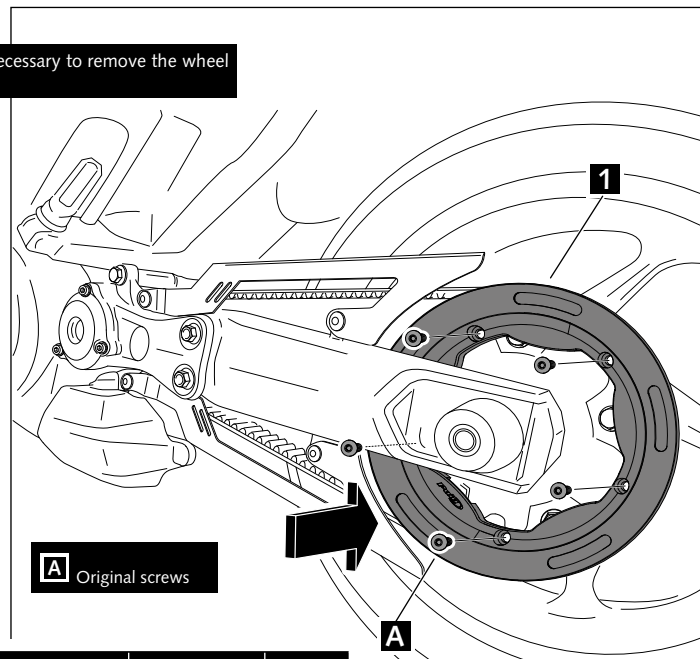

ARO EMBELLECEDOR CORONA / SHAFT RING TRIM  
YAMAYA TMAX / DX / DS '17

Ref.: 9854N

For to mount this product is necessary to remove the wheel

ID.	DESCRIPTION	REF.	QTY.
1	Shaft ring trim	9854N	1