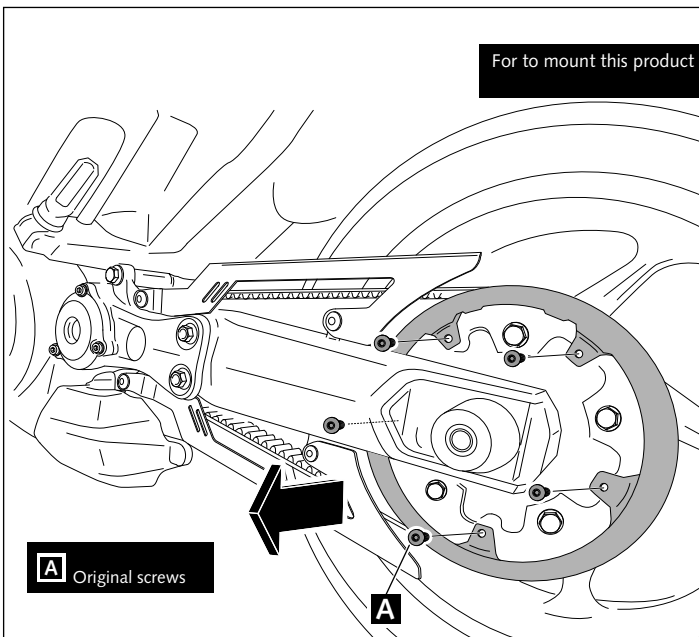

ARO EMBELLECEDOR CORONA / SHAFT RING TRIM  
YAMAYA TMAX / DX / DS '17

Ref.: 9854N

For to mount this product is necessary to remove the wheel

ID.	DESCRIPTION	REF.	QTY.
1	Shaft ring trim	9854N	1