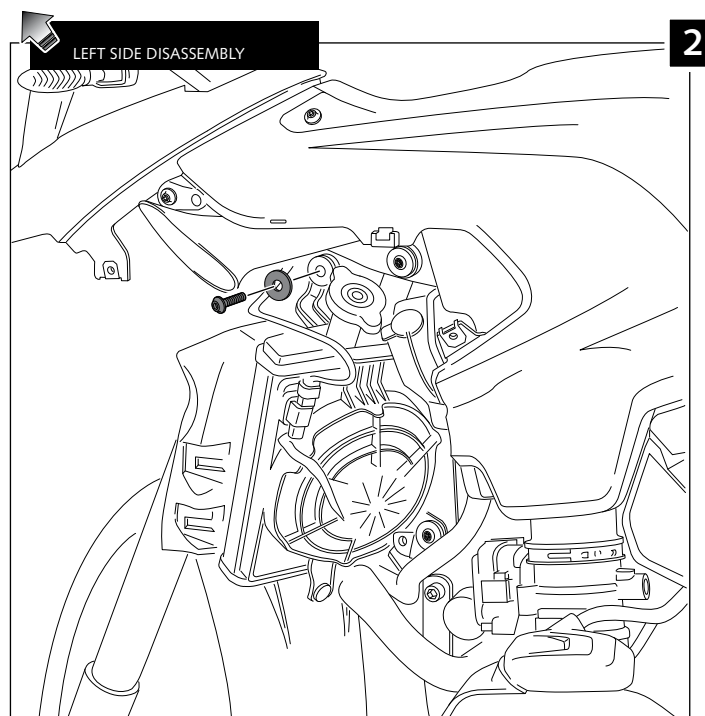

ASSEMBLY FOR MODEL

R1200 GS LC '13 - '16

- MOUNTING INSTRUCTIONS -