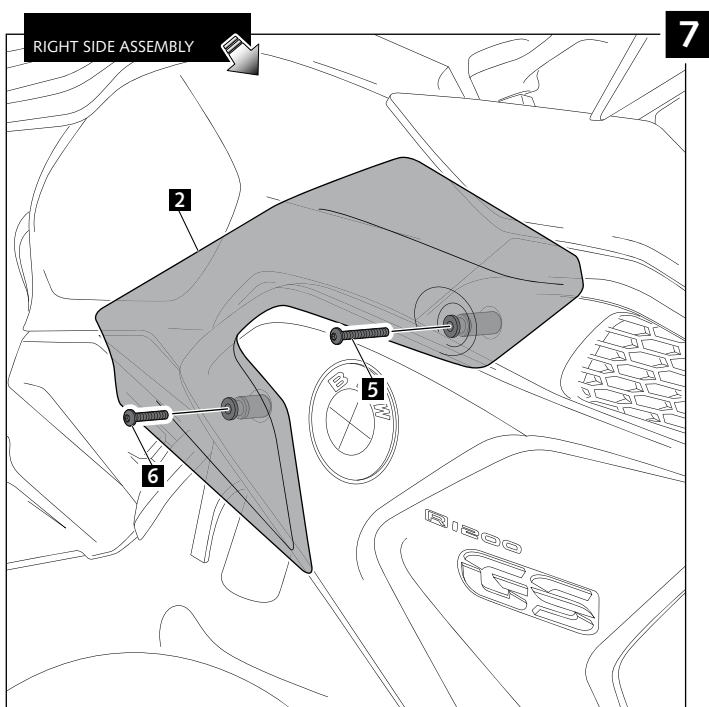

LOWER DEFLECTORS FOR BMW R1200GS LC '13 -'16 / R1200GS /EXC/RALL'17- / R1250GS'18-

Ref.: 9848

ID	PART	DESCRIPTION	QTY	REF.
1		Left deflector	1	9848F/H/WM3
2		Right deflector	1	9848F/H/WM3
3		Ø14xØ8xØ30 arrowhead	2	CASQUI-----149
4		Ø14xØ8xØ20 arrowhead	2	CASQUI-----659
5		M5x50 ISO Ø11 7380 Allen screw	2	TORNI-I7380-773
6		M5x40 ISO Ø11 7380 Allen screw	2	TORNI-I7380-774
7		M5 DIN 9021 Ø5,3x Ø15 x1,2 Metalic washer (Black)	4	ARAND-PD5---152
8		4,5 x Ø11 x 2mm ruber washer	4	ARAND-EPDM--722
9		M5x1 nylon washer	4	ARNV0000000245
10		M5 ISO 7380 Allen screw cap	4	TAPON-----85
11		Left metal support (L1)	1	SOPOR-4P-2-9848
12		Left metal support (L2)	1	SOPOR-4P-2-9848
13		Right metal support (R1)	1	SOPOR-4P-2-9848
14		Right metal support (R2)	1	SOPOR-4P-2-9848
15		M5x11 Ø11 ISO 7380 Allen screw	4	TORNI-AI----520
16		M5x16 Ø11 ISO 7380 Allen screw	2	TORNI-I7380-493

R1200GS LC '17 / R1250GS '18
R1200GS LC '13 - '16

ASSEMBLY FOR MODEL

R1200 GS LC '17-
R1250 GS '18-

- MOUNTING INSTRUCTIONS -

ASSEMBLY FOR MODEL

R1200 GS LC '17- R1250 GS '18-

- MOUNTING INSTRUCTIONS -

ASSEMBLY FOR MODEL