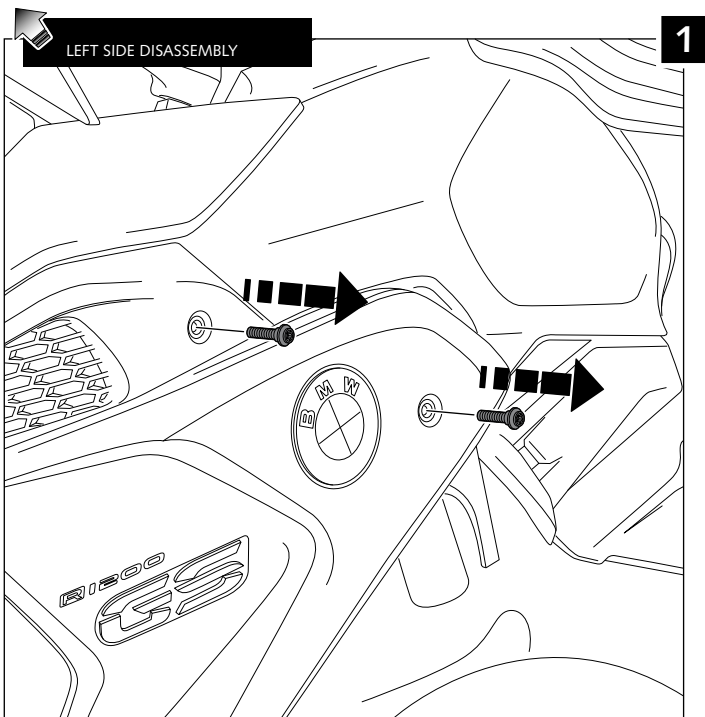

ASSEMBLY FOR MODEL

R1200 GS LC '17-
R1250 GS '18-

- MOUNTING INSTRUCTIONS -