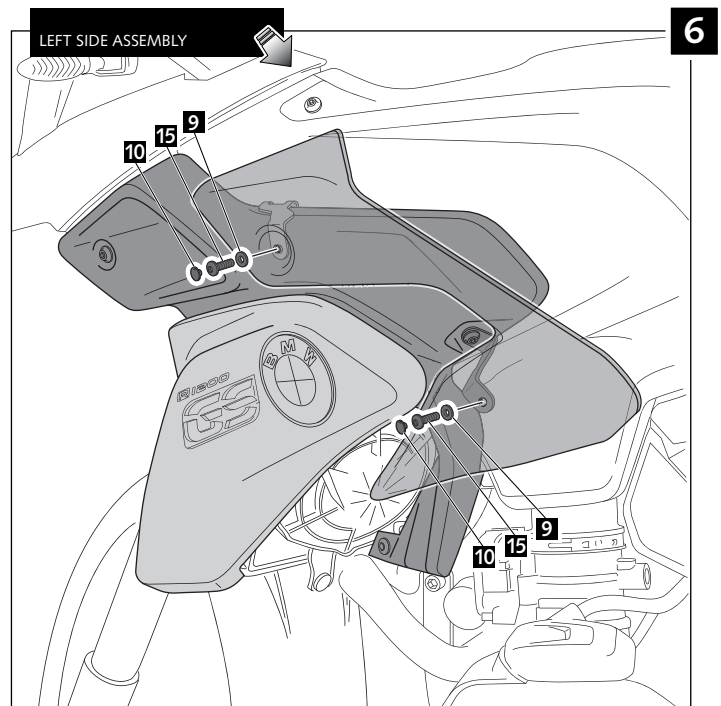

ASSEMBLY FOR MODEL

R1200 GS LC '13 - '16

- MOUNTING INSTRUCTIONS -