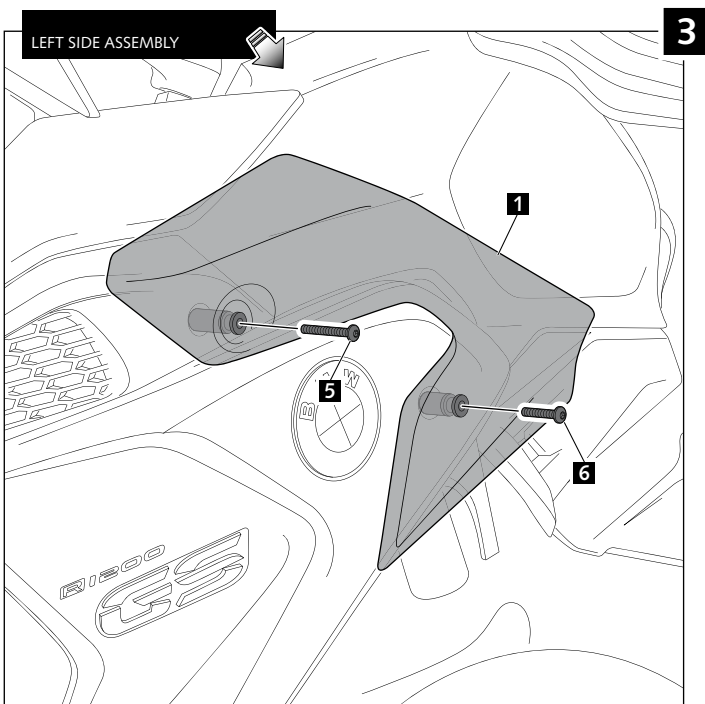

LOWER DEFLECTORS FOR BMW R1200GS LC '13 -'16 / R1200GS /EXC/RALL'17- / R1250GS'18-

Ref.: 9848

ID	PART	DESCRIPTION	QTY	REF.
1		Left deflector	1	9848F/H/WM3
2		Right deflector	1	9848F/H/WM3
3		Ø14xØ8xØ30 arrowhead	2	CASQUI-----149
4		Ø14xØ8xØ20 arrowhead	2	CASQUI-----659
5		M5x50 ISO Ø11 7380 Allen screw	2	TORNI-I7380-773
6		M5x40 ISO Ø11 7380 Allen screw	2	TORNI-I7380-774
7		M5 DIN 9021 Ø5,3x Ø15 x1,2 Metalic washer (Black)	4	ARAND-PD5---152
8		4,5 x Ø11 x 2mm ruber washer	4	ARAND-EPDM--722
9		M5x1 nylon washer	4	ARNV0000000245
10		M5 ISO 7380 Allen screw cap	4	TAPON-----85
11		Left metal support (L1)	1	SOPOR-4P-2-9848
12		Left metal support (L2)	1	SOPOR-4P-2-9848
13		Right metal support (R1)	1	SOPOR-4P-2-9848
14		Right metal support (R2)	1	SOPOR-4P-2-9848
15		M5x11 Ø11 ISO 7380 Allen screw	4	TORNI-AI----520
16		M5x16 Ø11 ISO 7380 Allen screw	2	TORNI-I7380-493

R1200GS LC '17 / R1250GS '18
R1200GS LC '13 - '16

ASSEMBLY FOR MODEL

R1200 GS LC '17-
R1250 GS '18-

- MOUNTING INSTRUCTIONS -

ASSEMBLY FOR MODEL

R1200 GS LC '17- R1250 GS '18-

- MOUNTING INSTRUCTIONS -

ASSEMBLY FOR MODEL