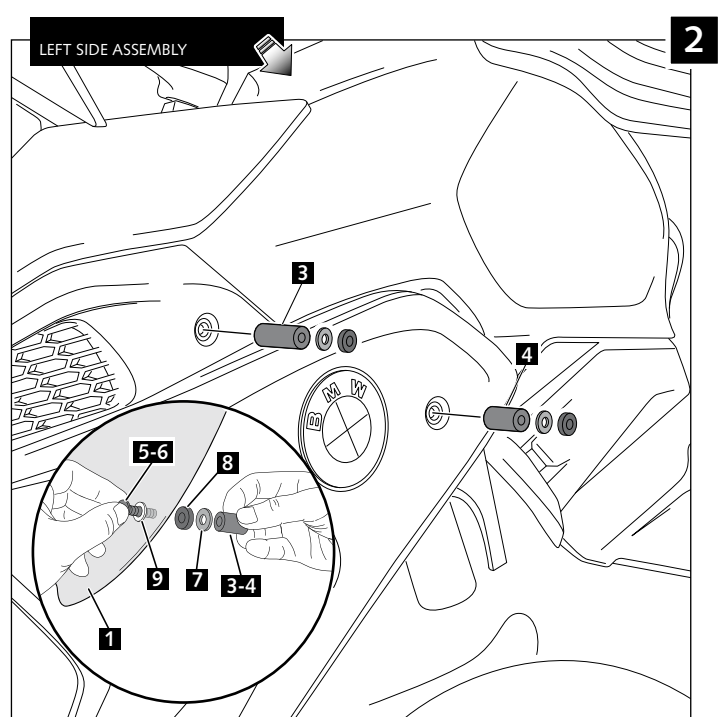

LOWER DEFLECTORS FOR BMW R1200GS LC '13 -'16 / R1200GS /EXC/RALL'17- / R1250GS'18-

Ref.: 9848

ID	PART	DESCRIPTION	QTY	REF.
1		Left deflector	1	9848F/H/WM3
2		Right deflector	1	9848F/H/WM3
3		Ø14xØ8xØ30 arrowhead	2	CASQUI-----149
4		Ø14xØ8xØ20 arrowhead	2	CASQUI-----659
5		M5x50 ISO Ø11 7380 Allen screw	2	TORNI-I7380-773
6		M5x40 ISO Ø11 7380 Allen screw	2	TORNI-I7380-774
7		M5 DIN 9021 Ø5,3x Ø15 x1,2 Metalic washer (Black)	4	ARAND-PD5---152
8		4,5 x Ø11 x 2mm ruber washer	4	ARAND-EPDM--722
9		M5x1 nylon washer	4	ARNV0000000245
10		M5 ISO 7380 Allen screw cap	4	TAPON-----85
11		Left metal support (L1)	1	SOPOR-4P-2-9848
12		Left metal support (L2)	1	SOPOR-4P-2-9848
13		Right metal support (R1)	1	SOPOR-4P-2-9848
14		Right metal support (R2)	1	SOPOR-4P-2-9848
15		M5x11 Ø11 ISO 7380 Allen screw	4	TORNI-AI----520
16		M5x16 Ø11 ISO 7380 Allen screw	2	TORNI-I7380-493

R1200GS LC '17 / R1250GS '18
R1200GS LC '13 - '16

ASSEMBLY FOR MODEL

R1200 GS LC '17-
R1250 GS '18-

- MOUNTING INSTRUCTIONS -

ASSEMBLY FOR MODEL

R1200 GS LC '17- R1250 GS '18-

- MOUNTING INSTRUCTIONS -

ASSEMBLY FOR MODEL