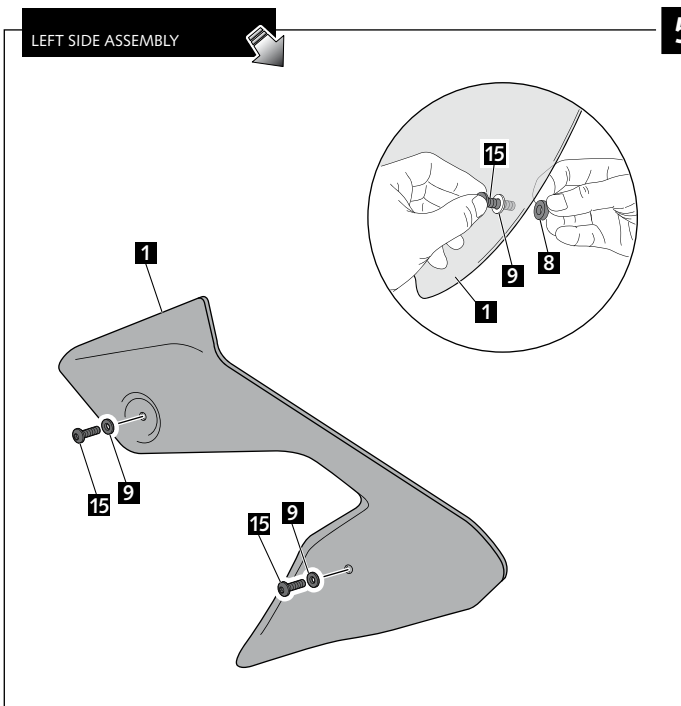

LOWER DEFLECTORS FOR BMW R1200GS LC '13 -'16 / R1200GS /EXC/RALL'17- / R1250GS'18-

Ref.: 9848

ID	PART	DESCRIPTION	QTY	REF.
1		Left deflector	1	9848F/H/WM3
2		Right deflector	1	9848F/H/WM3
3		Ø14xØ8xØ30 arrowhead	2	CASQUI-----149
4		Ø14xØ8xØ20 arrowhead	2	CASQUI-----659
5		M5x50 ISO Ø11 7380 Allen screw	2	TORNI-I7380-773
6		M5x40 ISO Ø11 7380 Allen screw	2	TORNI-I7380-774
7		M5 DIN 9021 Ø5,3x Ø15 x1,2 Metalic washer (Black)	4	ARAND-PD5---152
8		4,5 x Ø11 x 2mm ruber washer	4	ARAND-EPDM--722
9		M5x1 nylon washer	4	ARNV0000000245
10		M5 ISO 7380 Allen screw cap	4	TAPON-----85
11		Left metal support (L1)	1	SOPOR-4P-2-9848
12		Left metal support (L2)	1	SOPOR-4P-2-9848
13		Right metal support (R1)	1	SOPOR-4P-2-9848
14		Right metal support (R2)	1	SOPOR-4P-2-9848
15		M5x11 Ø11 ISO 7380 Allen screw	4	TORNI-AI----520
16		M5x16 Ø11 ISO 7380 Allen screw	2	TORNI-I7380-493

R1200 GS LC '13 - '16

- MOUNTING INSTRUCTIONS -

ASSEMBLY FOR MODEL

R1200 GS LC '13 - '16

- MOUNTING INSTRUCTIONS -

ASSEMBLY FOR MODEL

R1200 GS LC '13 - '16

- MOUNTING INSTRUCTIONS -