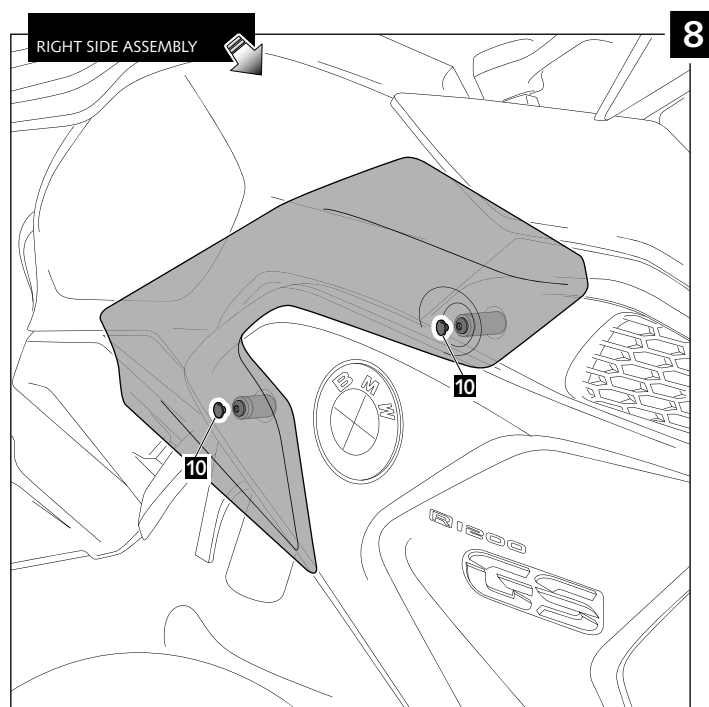

LOWER DEFLECTORS FOR BMW R1200GS LC '13 -'16 / R1200GS /EXC/RALL'17- / R1250GS'18-

Ref.: 9848

ID	PART	DESCRIPTION	QTY	REF.
1		Left deflector	1	9848F/H/WM3
2		Right deflector	1	9848F/H/WM3
3		Ø14xØ8xØ30 arrowhead	2	CASQUI-----149
4		Ø14xØ8xØ20 arrowhead	2	CASQUI-----659
5		M5x50 ISO Ø11 7380 Allen screw	2	TORNI-I7380-773
6		M5x40 ISO Ø11 7380 Allen screw	2	TORNI-I7380-774
7		M5 DIN 9021 Ø5,3x Ø15 x1,2 Metalic washer (Black)	4	ARAND-PD5---152
8		4,5 x Ø11 x 2mm ruber washer	4	ARAND-EPDM--722
9		M5x1 nylon washer	4	ARNV0000000245
10		M5 ISO 7380 Allen screw cap	4	TAPON-----85
11		Left metal support (L1)	1	SOPOR-4P-2-9848
12		Left metal support (L2)	1	SOPOR-4P-2-9848
13		Right metal support (R1)	1	SOPOR-4P-2-9848
14		Right metal support (R2)	1	SOPOR-4P-2-9848
15		M5x11 Ø11 ISO 7380 Allen screw	4	TORNI-AI----520
16		M5x16 Ø11 ISO 7380 Allen screw	2	TORNI-I7380-493

R1200GS LC '17 / R1250GS '18
R1200GS LC '13 - '16

ASSEMBLY FOR MODEL

R1200 GS LC '17-
R1250 GS '18-

- MOUNTING INSTRUCTIONS -

ASSEMBLY FOR MODEL

R1200 GS LC '17- R1250 GS '18-

- MOUNTING INSTRUCTIONS -

ASSEMBLY FOR MODEL