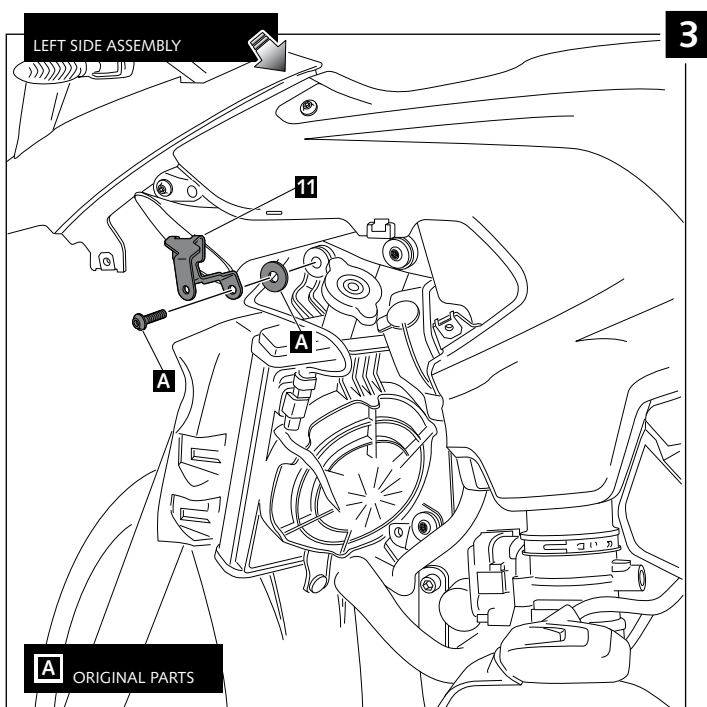

ASSEMBLY FOR MODEL

R1200 GS LC '13 - '16

- MOUNTING INSTRUCTIONS -