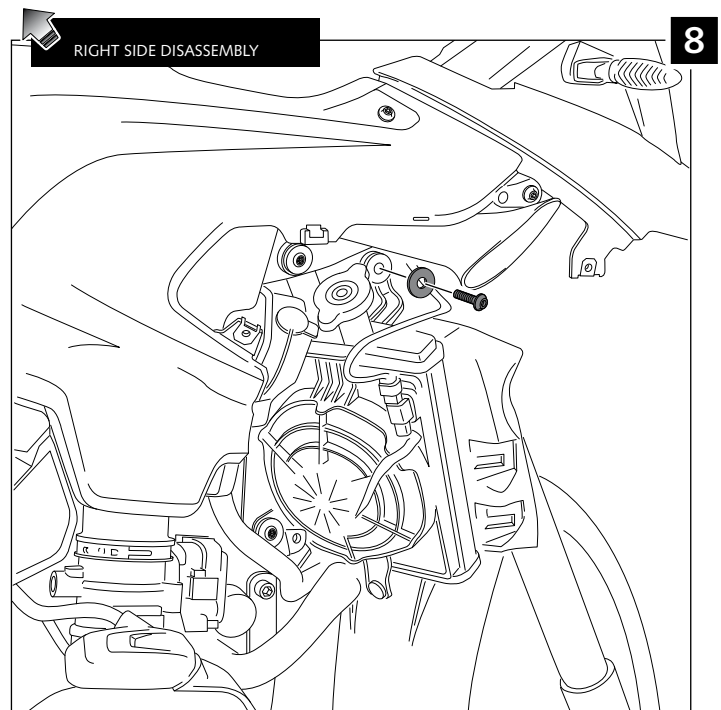

ASSEMBLY FOR MODEL

R1200 GS LC '13 - '16

- MOUNTING INSTRUCTIONS -