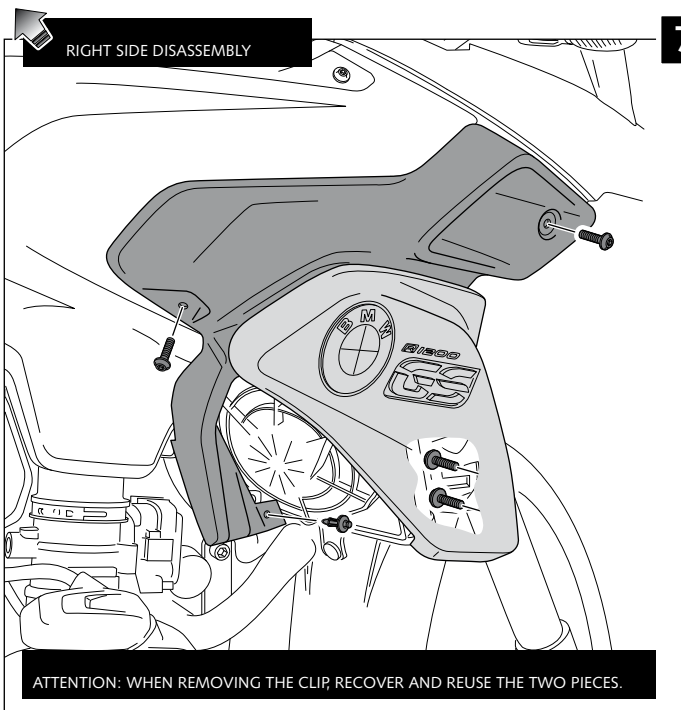

ASSEMBLY FOR MODEL

R1200 GS LC '13 - '16

- MOUNTING INSTRUCTIONS -