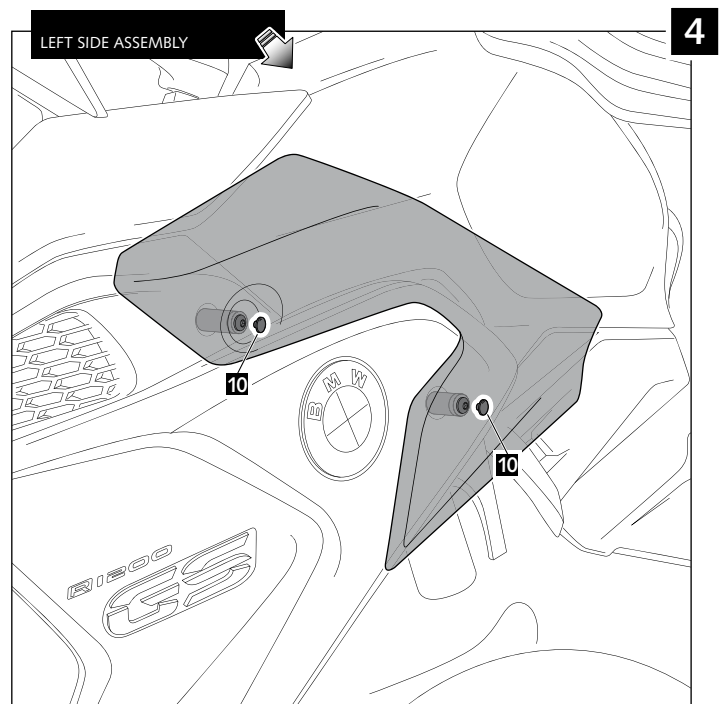

LOWER DEFLECTORS FOR BMW R1200GS LC '13 -'16 / R1200GS /EXC/RALL'17- / R1250GS'18-

Ref.: 9848

ID	PART	DESCRIPTION	QTY	REF.
1		Left deflector	1	9848F/H/WM3
2		Right deflector	1	9848F/H/WM3
3		Ø14xØ8xØ30 arrowhead	2	CASQUI-----149
4		Ø14xØ8xØ20 arrowhead	2	CASQUI-----659
5		M5x50 ISO Ø11 7380 Allen screw	2	TORNI-I7380-773
6		M5x40 ISO Ø11 7380 Allen screw	2	TORNI-I7380-774
7		M5 DIN 9021 Ø5,3x Ø15 x1,2 Metalic washer (Black)	4	ARAND-PD5---152
8		4,5 x Ø11 x 2mm ruber washer	4	ARAND-EPDM--722
9		M5x1 nylon washer	4	ARNV0000000245
10		M5 ISO 7380 Allen screw cap	4	TAPON-----85
11		Left metal support (L1)	1	SOPOR-4P-2-9848
12		Left metal support (L2)	1	SOPOR-4P-2-9848
13		Right metal support (R1)	1	SOPOR-4P-2-9848
14		Right metal support (R2)	1	SOPOR-4P-2-9848
15		M5x11 Ø11 ISO 7380 Allen screw	4	TORNI-AI----520
16		M5x16 Ø11 ISO 7380 Allen screw	2	TORNI-I7380-493

R1200GS LC '17 / R1250GS '18
R1200GS LC '13 - '16

ASSEMBLY FOR MODEL

R1200 GS LC '17-
R1250 GS '18-

- MOUNTING INSTRUCTIONS -

ASSEMBLY FOR MODEL

R1200 GS LC '17- R1250 GS '18-

- MOUNTING INSTRUCTIONS -

ASSEMBLY FOR MODEL