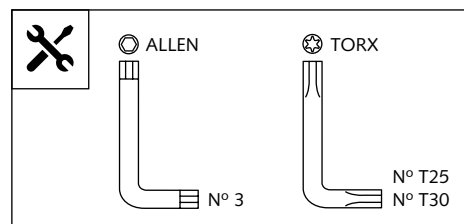

LOWER DEFLECTORS FOR BMW R1200GS LC '13 -'16 / R1200GS /EXC/RALL'17- / R1250GS'18-

Ref.: 9848

ID	PART	DESCRIPTION	QTY	REF.
1		Left deflector	1	9848F/H/WM3
2		Right deflector	1	9848F/H/WM3
3		Ø14xØ8xØ30 arrowhead	2	CASQUI-----149
4		Ø14xØ8xØ20 arrowhead	2	CASQUI-----659
5		M5x50 ISO Ø11 7380 Allen screw	2	TORNI-I7380-773
6		M5x40 ISO Ø11 7380 Allen screw	2	TORNI-I7380-774
7		M5 DIN 9021 Ø5,3x Ø15 x1,2 Metalic washer (Black)	4	ARAND-PD5---152
8		4,5 x Ø11 x 2mm ruber washer	4	ARAND-EPDM--722
9		M5x1 nylon washer	4	ARNV0000000245
10		M5 ISO 7380 Allen screw cap	4	TAPON-----85
11		Left metal support (L1)	1	SOPOR-4P-2-9848
12		Left metal support (L2)	1	SOPOR-4P-2-9848
13		Right metal support (R1)	1	SOPOR-4P-2-9848
14		Right metal support (R2)	1	SOPOR-4P-2-9848
15		M5x11 Ø11 ISO 7380 Allen screw	4	TORNI-AI----520
16		M5x16 Ø11 ISO 7380 Allen screw	2	TORNI-I7380-493

R1200GS LC '17 / R1250GS '18
R1200GS LC '13 - '16

ASSEMBLY FOR MODEL

R1200 GS LC '17-
R1250 GS '18-

- MOUNTING INSTRUCTIONS -

ASSEMBLY FOR MODEL

R1200 GS LC '17- R1250 GS '18-

- MOUNTING INSTRUCTIONS -

ASSEMBLY FOR MODEL