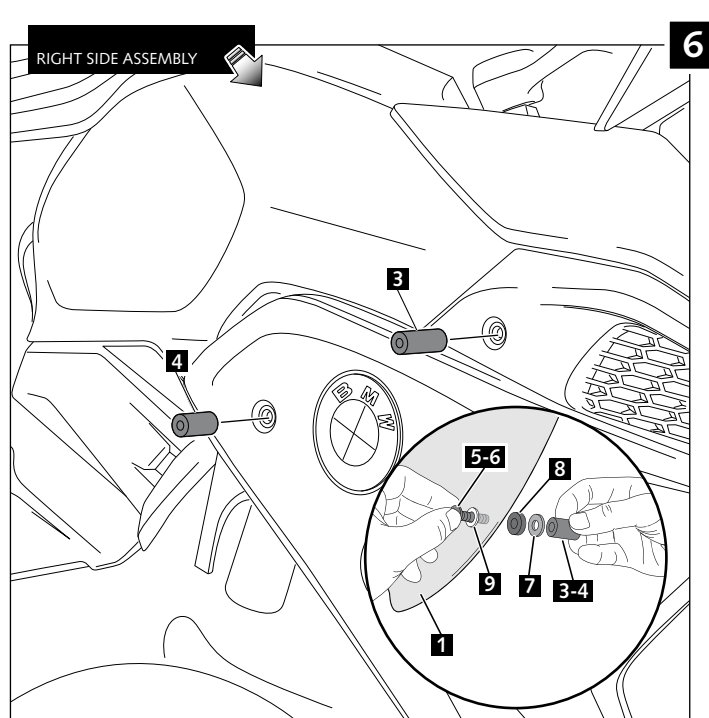

LOWER DEFLECTORS FOR BMW R1200GS LC '13 -'16 / R1200GS /EXC/RALL'17- / R1250GS'18-

Ref.: 9848

ID	PART	DESCRIPTION	QTY	REF.
1		Left deflector	1	9848F/H/WM3
2		Right deflector	1	9848F/H/WM3
3		Ø14xØ8xØ30 arrowhead	2	CASQUI-----149
4		Ø14xØ8xØ20 arrowhead	2	CASQUI-----659
5		M5x50 ISO Ø11 7380 Allen screw	2	TORNI-I7380-773
6		M5x40 ISO Ø11 7380 Allen screw	2	TORNI-I7380-774
7		M5 DIN 9021 Ø5,3x Ø15 x1,2 Metalic washer (Black)	4	ARAND-PD5---152
8		4,5 x Ø11 x 2mm ruber washer	4	ARAND-EPDM--722
9		M5x1 nylon washer	4	ARNV0000000245
10		M5 ISO 7380 Allen screw cap	4	TAPON-----85
11		Left metal support (L1)	1	SOPOR-4P-2-9848
12		Left metal support (L2)	1	SOPOR-4P-2-9848
13		Right metal support (R1)	1	SOPOR-4P-2-9848
14		Right metal support (R2)	1	SOPOR-4P-2-9848
15		M5x11 Ø11 ISO 7380 Allen screw	4	TORNI-AI----520
16		M5x16 Ø11 ISO 7380 Allen screw	2	TORNI-I7380-493

R1200GS LC '17 / R1250GS '18
R1200GS LC '13 - '16

ASSEMBLY FOR MODEL

R1200 GS LC '17-
R1250 GS '18-

- MOUNTING INSTRUCTIONS -

ASSEMBLY FOR MODEL

R1200 GS LC '17- R1250 GS '18-

- MOUNTING INSTRUCTIONS -

ASSEMBLY FOR MODEL