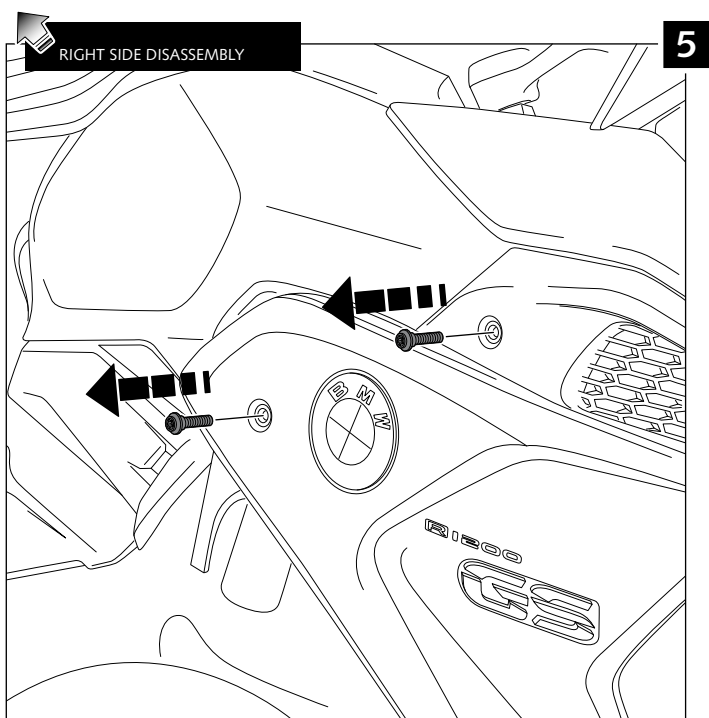

LOWER DEFLECTORS FOR BMW R1200GS LC '13 -'16 / R1200GS /EXC/RALL'17- / R1250GS'18-

Ref.: 9848

ID	PART	DESCRIPTION	QTY	REF.
1		Left deflector	1	9848F/H/WM3
2		Right deflector	1	9848F/H/WM3
3		Ø14xØ8xØ30 arrowhead	2	CASQUI-----149
4		Ø14xØ8xØ20 arrowhead	2	CASQUI-----659
5		M5x50 ISO Ø11 7380 Allen screw	2	TORNI-I7380-773
6		M5x40 ISO Ø11 7380 Allen screw	2	TORNI-I7380-774
7		M5 DIN 9021 Ø5,3x Ø15 x1,2 Metalic washer (Black)	4	ARAND-PD5---152
8		4,5 x Ø11 x 2mm ruber washer	4	ARAND-EPDM--722
9		M5x1 nylon washer	4	ARNV0000000245
10		M5 ISO 7380 Allen screw cap	4	TAPON-----85
11		Left metal support (L1)	1	SOPOR-4P-2-9848
12		Left metal support (L2)	1	SOPOR-4P-2-9848
13		Right metal support (R1)	1	SOPOR-4P-2-9848
14		Right metal support (R2)	1	SOPOR-4P-2-9848
15		M5x11 Ø11 ISO 7380 Allen screw	4	TORNI-AI----520
16		M5x16 Ø11 ISO 7380 Allen screw	2	TORNI-I7380-493

R1200GS LC '17 / R1250GS '18
R1200GS LC '13 - '16

ASSEMBLY FOR MODEL

R1200 GS LC '17-
R1250 GS '18-

- MOUNTING INSTRUCTIONS -

ASSEMBLY FOR MODEL

R1200 GS LC '17- R1250 GS '18-

- MOUNTING INSTRUCTIONS -

ASSEMBLY FOR MODEL