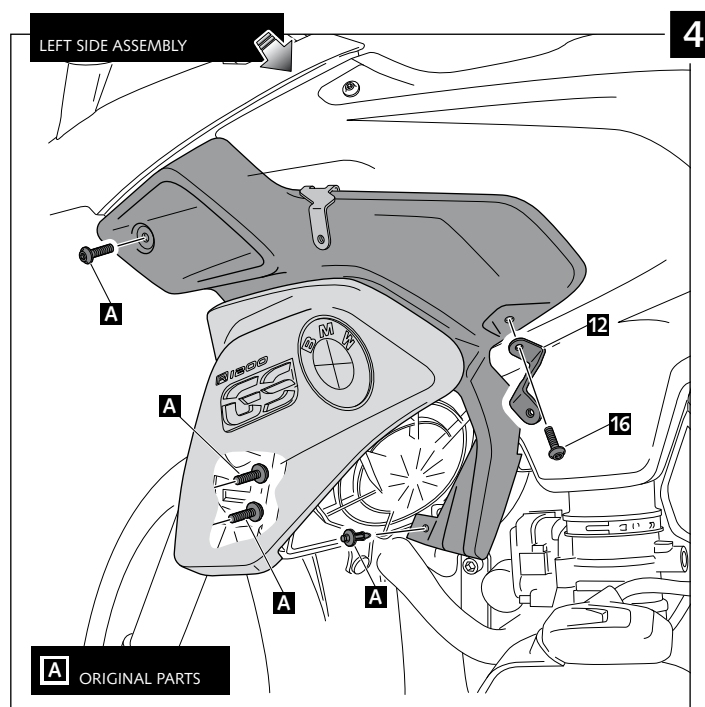

ASSEMBLY FOR MODEL

R1200 GS LC '13 - '16

- MOUNTING INSTRUCTIONS -