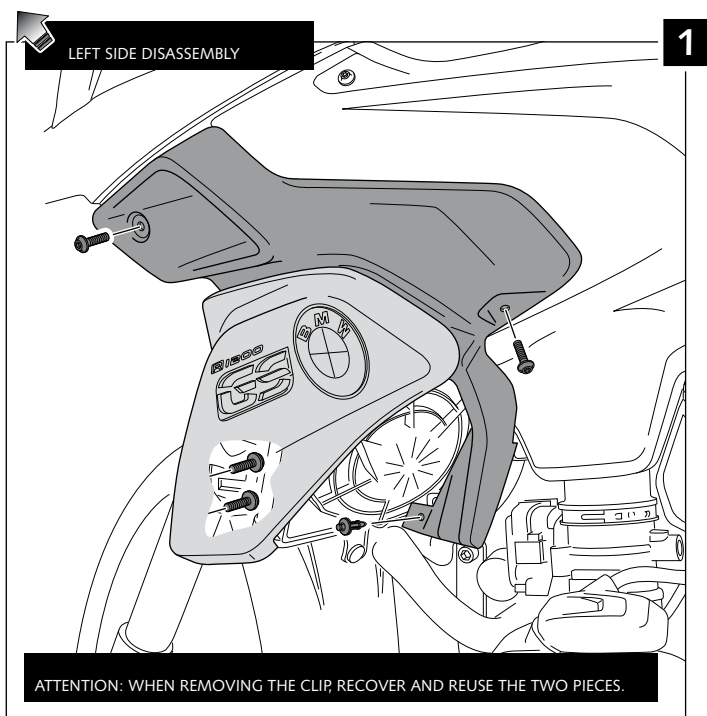

ASSEMBLY FOR MODEL

R1200 GS LC '13 - '16

- MOUNTING INSTRUCTIONS -