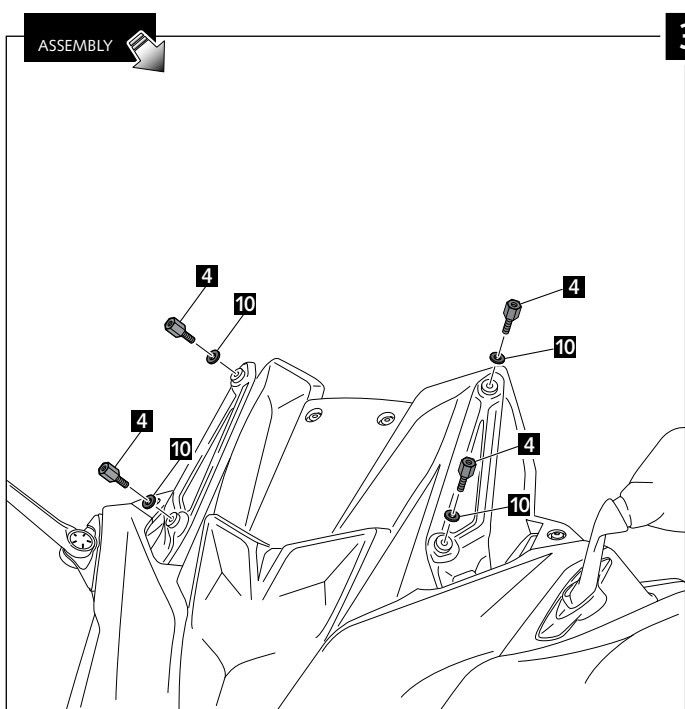

SUPERSPORT V-TECH FOR

YAMAHA TMAX 530 '17- / TMAX 560 '20-

MOUNTING INSTRUCTIONS