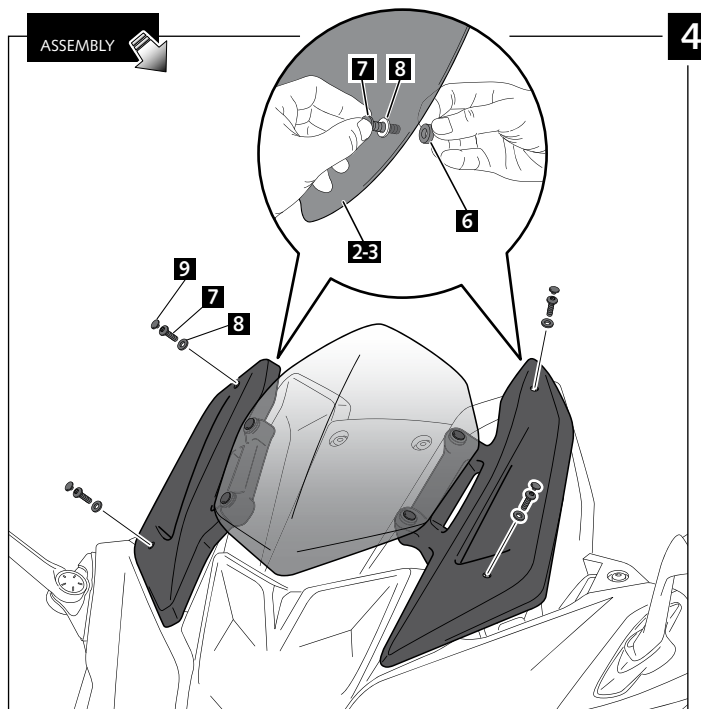

SUPERSPORT V-TECH FOR

YAMAHA TMAX 530 '17- / TMAX 560 '20-

MOUNTING INSTRUCTIONS