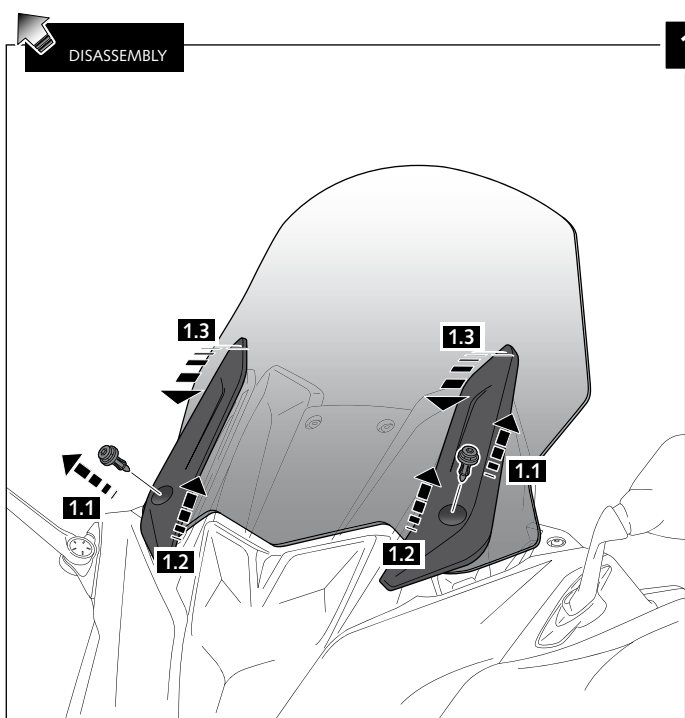

SUPERSPORT V-TECH FOR

YAMAHA TMAX 530 '17- / TMAX 560 '20-

MOUNTING INSTRUCTIONS