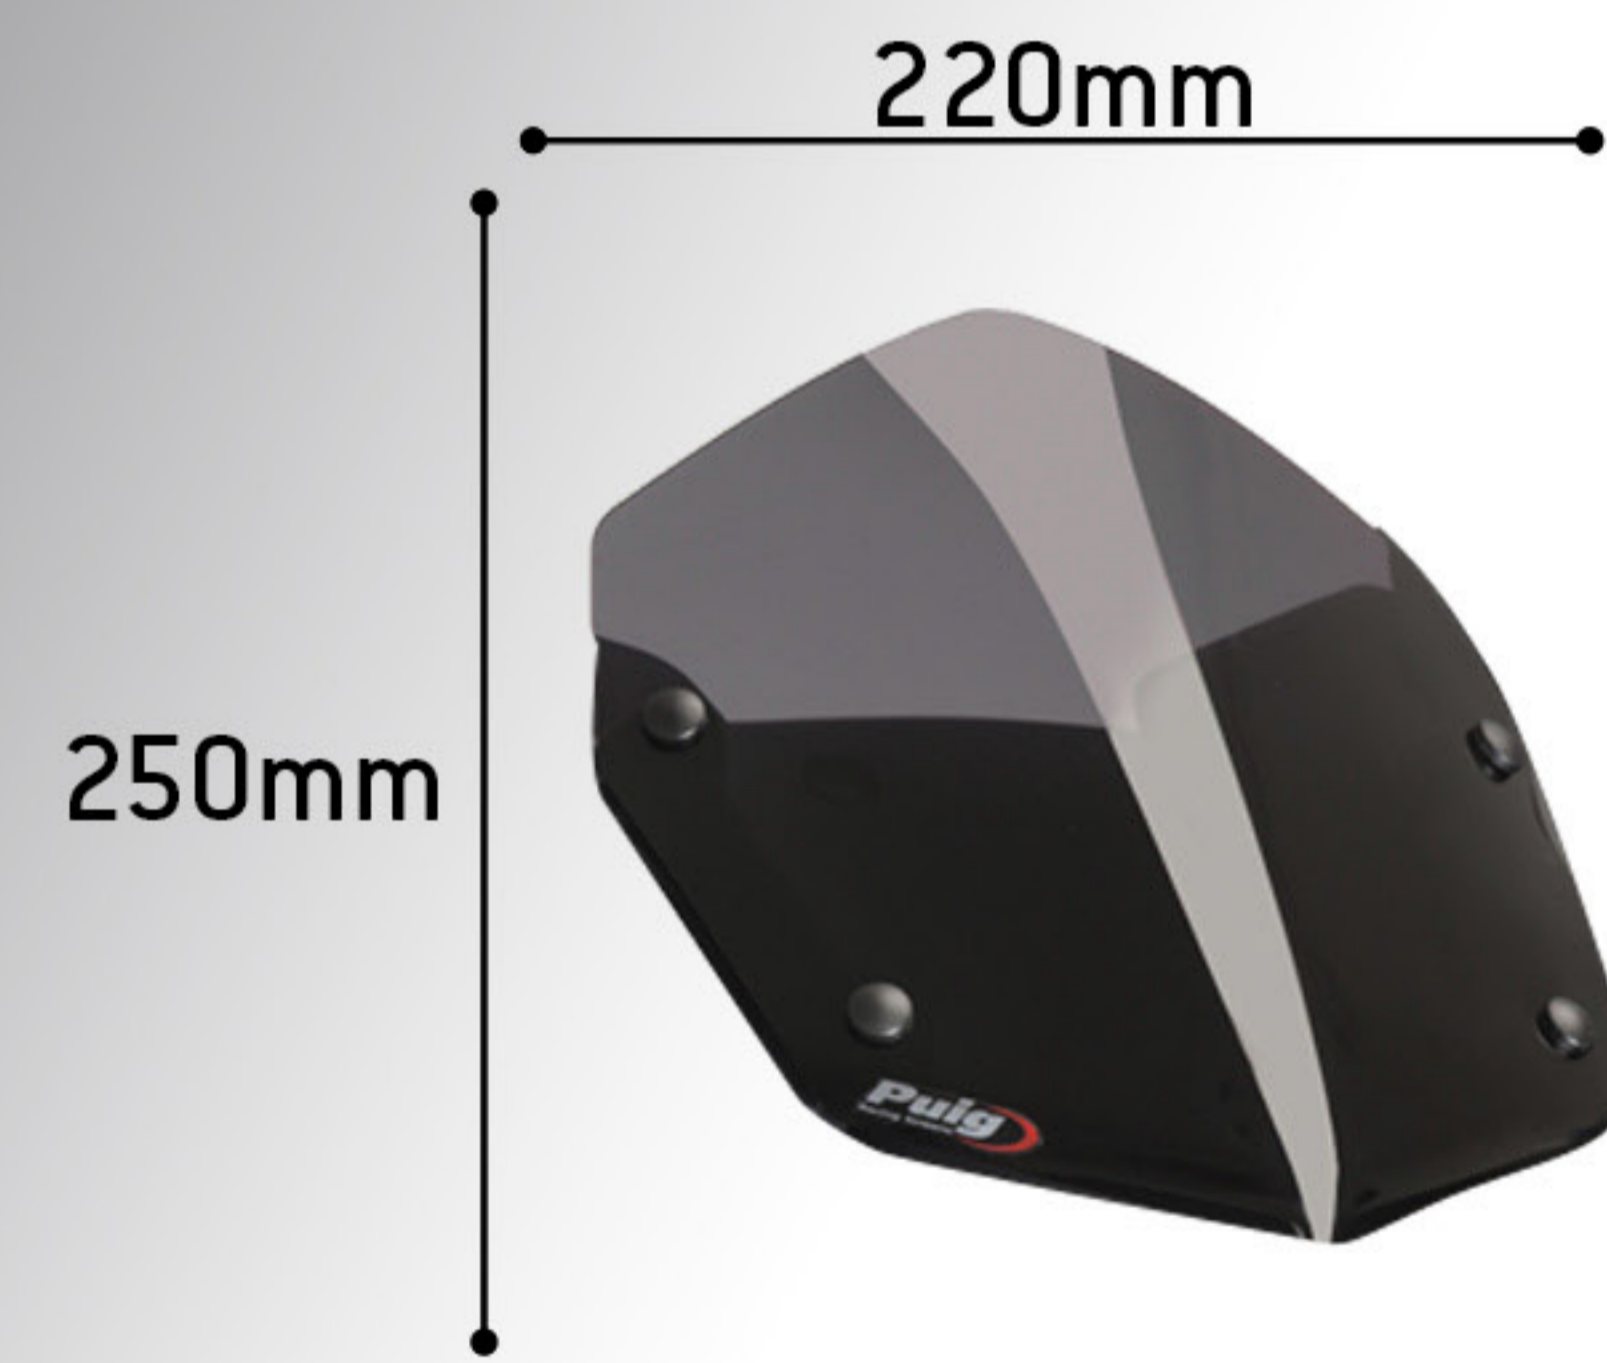

YAMAHA T-MAX/DX/SX 17' - V-Tech Line Supersport

Max. protection -200mm (-7,87 in)

OEM

9841F

9841H

If you're looking for quality motorcycle windshields & fairings, visit our website.