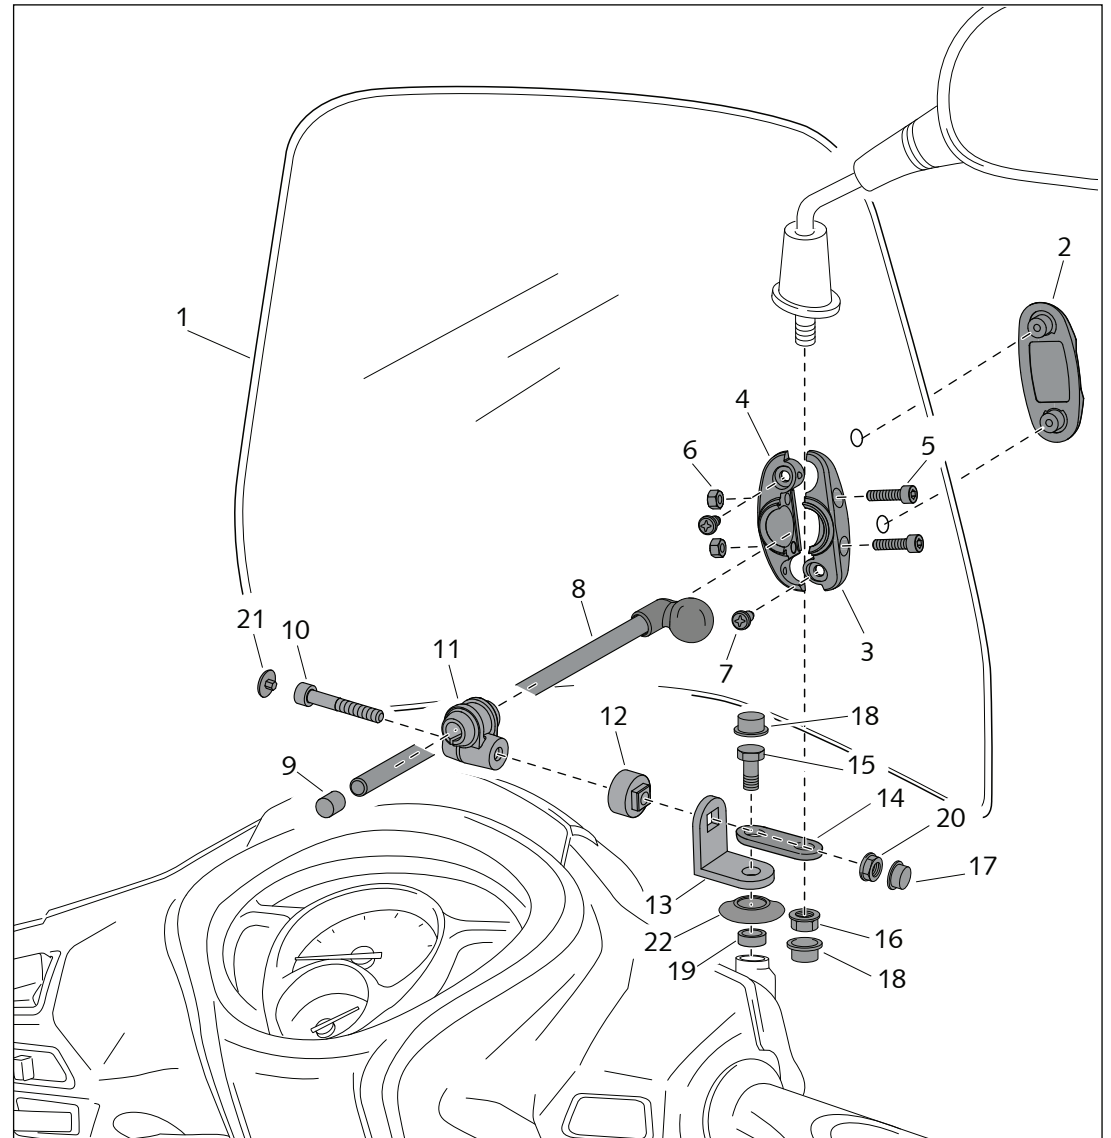

WINDSHIELD CITY ADAPTABLE TO

KYMCO LIKE 125 '17-

Mod.: TRAFIC
Ref.: 9838

Mod.: URBAN
Ref.: 9839

PREVENTION

- Use water and neutral soap to clean the windshield.
- Check the tightening of the fasteners periodically.
- Park the scooter facing the sun, avoiding the sun-reflection effect that may damage some parts.
- Park if possible on even surfaces.

Thanks for your attention.

ID.	DESCRIPTION	QTY.
1	Windshield	1
2	Exterior cap	2
3	Ball bearing exterior support	2
4	Ball bearing interior support	2
5	M5x20 DIN912 allen screw	4
6	M5 DIN982 lock nut	4
7	M5x13 phillips screw	4
8	Rod with ball bearing to 90° Ø9x120	2
9	Final bar cap	2
10	M8x40 DIN912 screw	2
11	Rod guide support	2
12	Coupling angle	2
13	Angle Ref.581	2
14	Mirror support Ø8xØ8 Ref.511	2
15	M8x40 screw	2
16	M8 DIN6923 nut	2
17	M8 flat nut cap	2
18	M8 cover	4
19	Ø14xØ8x22 spacer	2
20	M8 DIN6923 nut	2
21	M8 DIN912 screw cap	2
22	Below drill cover	2