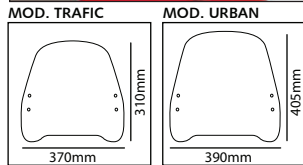

WINDSHIELD CITY ADAPTABLE TO

KYMCO LIKE 125 '17-

Mod.: TRAFIC
Ref.: 9838

Mod.: URBAN
Ref.: 9839