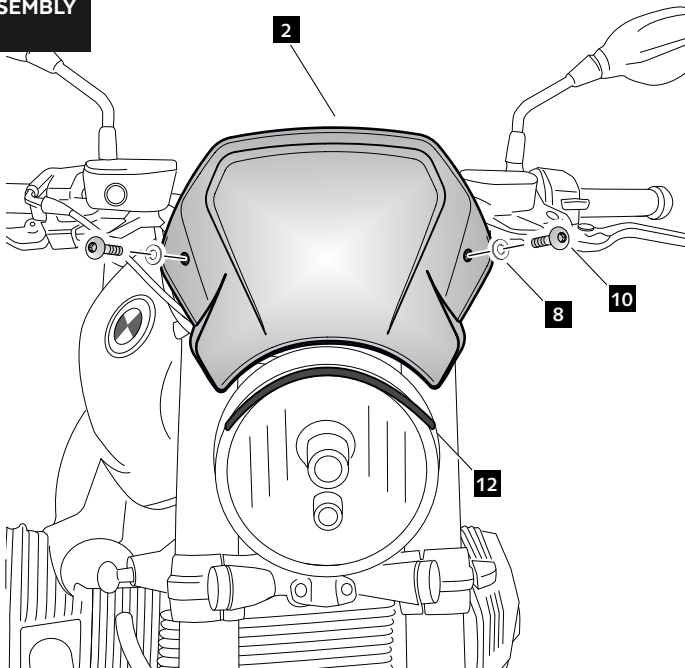

3

ASSEMBLY

ALUMINUM