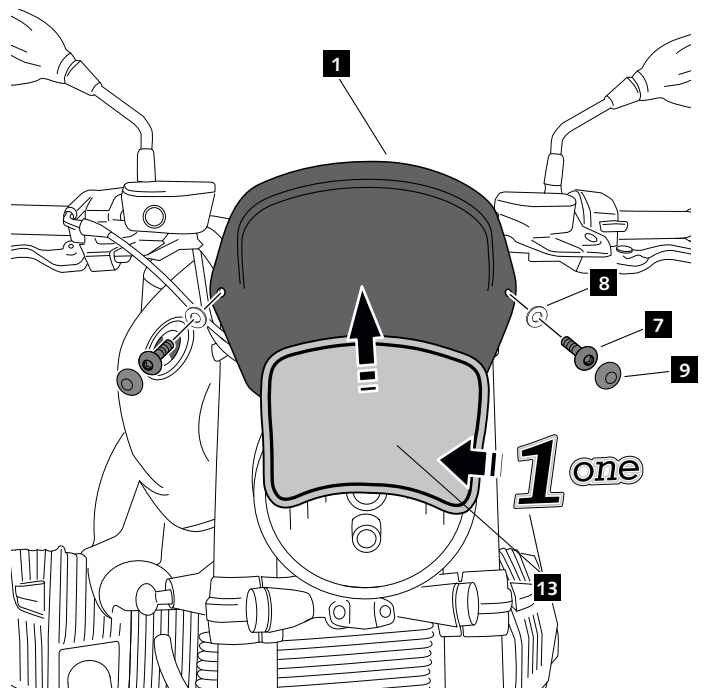

BMW R NINE T

MOUNTING INSTRUCTIONS

1

DISASSEMBLY

A Original screws

2

ASSEMBLY

3

ASSEMBLY

ALUMINUM

ABS

ID13 ONLY SUPPLIED WITH ABS FRONT PLATE