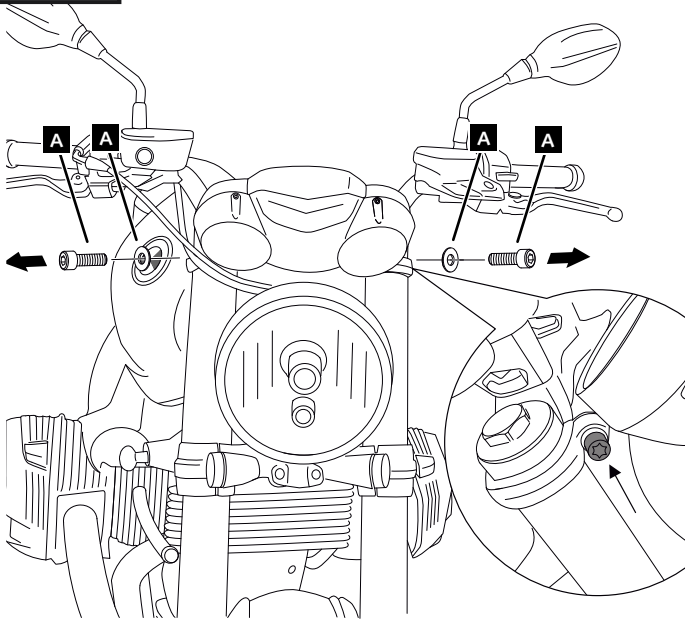

BMW R NINE T

MOUNTING INSTRUCTIONS

REF 9167

**ABS
FRONT PLATE**

REF 9798

**ALUMINUM
FRONT PLATE**

ID.	PART	DESCRIPTION	QTY.	REF.:
1		ABS front plate	1	10526J/CM3
		ALUMINUM front plate		9807P/N
2		Right metal support	1	SOPOR-2P-2-9167
3		Left metal support	1	SOPOR-2P-2-9167
4		M5 silentblock	2	SILENBTM5-046/1
5		Øint 8,5 x Øext 14x7,5 arrowhead	2	CASQUI8147-0193
6		M8x35 DIN912 screw	2	TORNI-AD912-196
7		M5x16 Ø11 ISO 7380 allen screw	2	TORNI-I7380-493
8		M5x1 nylon washer	2	ARNV0000000245
9		M5 ISO7380 screw cap	2	TAPON-----85
10		M5x16 Ø11 ISO 7380 allen screw (INOX)	2	TORNI-IA----423
11		Ø8x2 mm silicone tear (Supplied already mounted on item ID2 & ID3)	4	ADHESI-GT-D8---
12		Selft-autoadhesive trim lenght 190mm 6,2x2,6mm *ONLY FOR ALUMINUM FRONT PLATE (REF:9807)	1	PERFIL-PVC-1048
13		Stickers set	1	10535

BMW R NINE T

MOUNTING INSTRUCTIONS

1

DISASSEMBLY

A Original screws

2

ASSEMBLY

3

ASSEMBLY

ALUMINUM

ABS

ID13 ONLY SUPPLIED WITH ABS FRONT PLATE