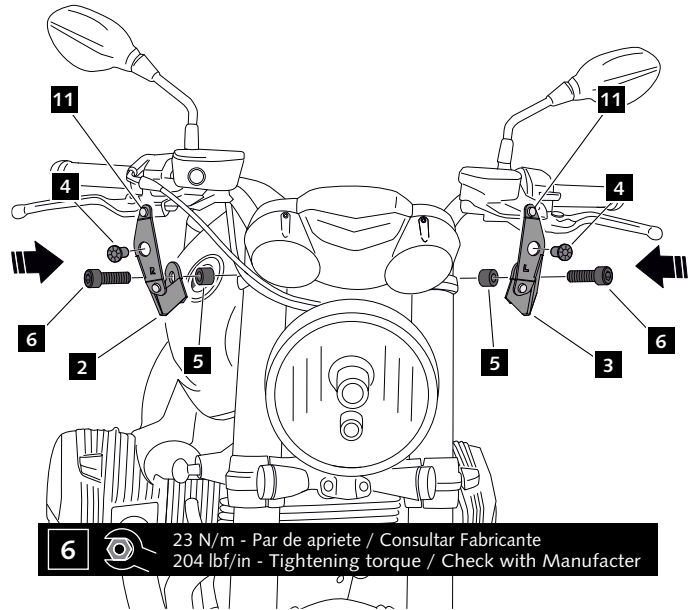

BMW R NINE T

MOUNTING INSTRUCTIONS

REF 9167

**ABS
FRONT PLATE**

REF 9798

**ALUMINUM
FRONT PLATE**

ID.	PART	DESCRIPTION	QTY.	REF.:
1		ABS front plate	1	10526J/CM3
		ALUMINUM front plate		9807P/N
2		Right metal support	1	SOPOR-2P-2-9167
3		Left metal support	1	SOPOR-2P-2-9167
4		M5 silentblock	2	SILENBTM5-046/1
5		Øint 8,5 x Øext 14x7,5 arrowhead	2	CASQUI8147-0193
6		M8x35 DIN912 screw	2	TORNI-AD912-196
7		M5x16 Ø11 ISO 7380 allen screw	2	TORNI-I7380-493
8		M5x1 nylon washer	2	ARNV0000000245
9		M5 ISO7380 screw cap	2	TAPON-----85
10		M5x16 Ø11 ISO 7380 allen screw (INOX)	2	TORNI-IA----423
11		Ø8x2 mm silicone tear (Supplied already mounted on item ID2 & ID3)	4	ADHESI-GT-D8---
12		Selft-autoadhesive trim lenght 190mm 6,2x2,6mm *ONLY FOR ALUMINUM FRONT PLATE (REF:9807)	1	PERFIL-PVC-1048
13		Stickers set	1	10535

BMW R NINE T

MOUNTING INSTRUCTIONS

1

DISASSEMBLY

A Original screws

2

ASSEMBLY

3