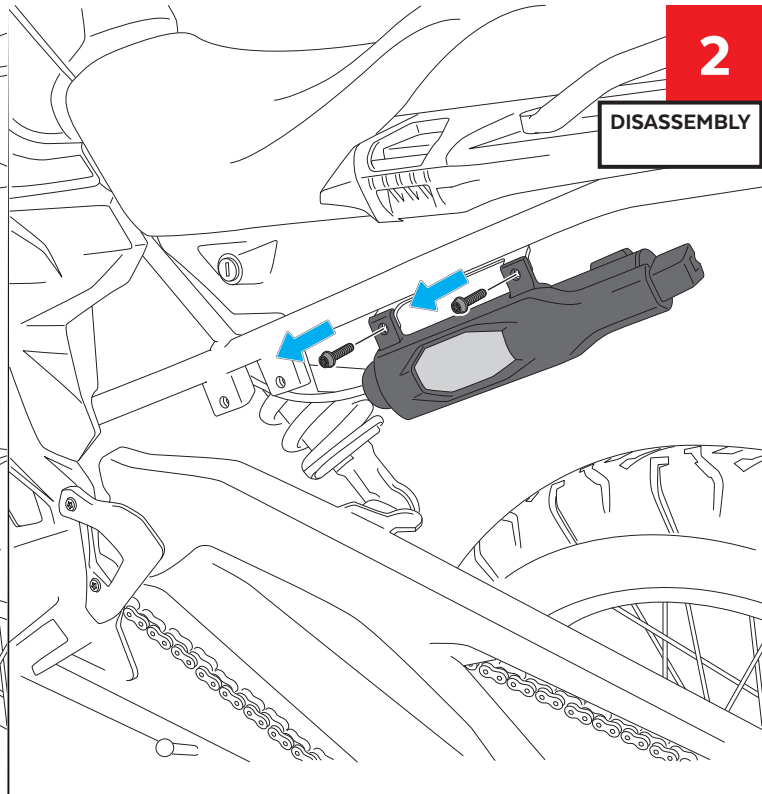

BMW F750GS '18- / F850GS '18-

MOUNTING INSTRUCTIONS