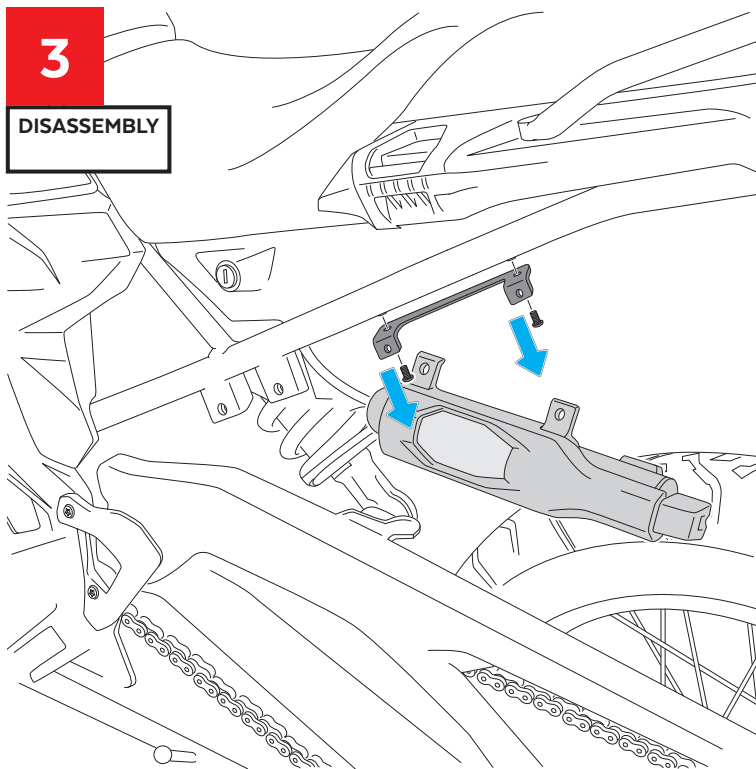

BMW F750GS '18- / F850GS '18-

MOUNTING INSTRUCTIONS