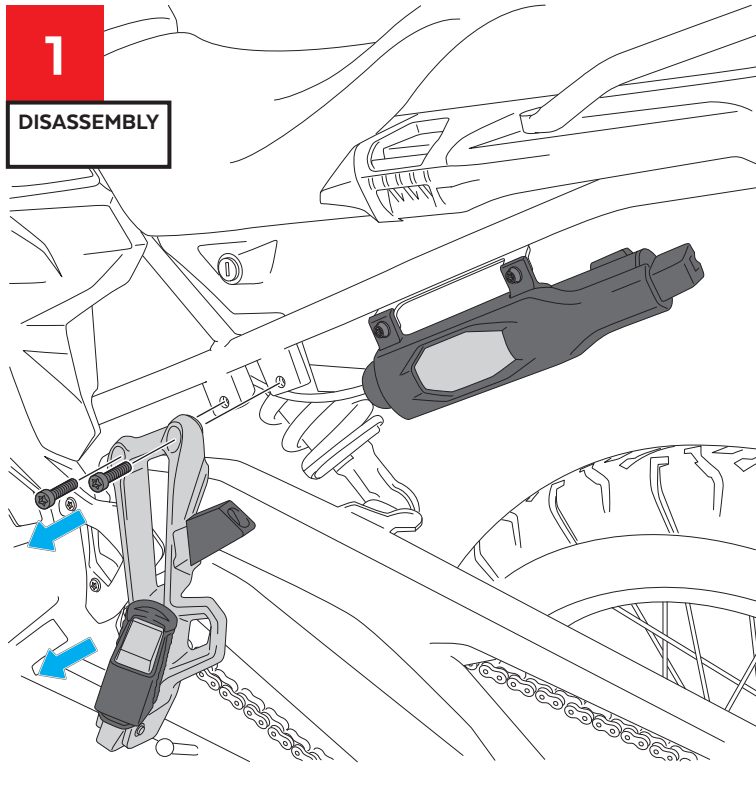

BMW F750GS '18- / F850GS '18-

MOUNTING INSTRUCTIONS