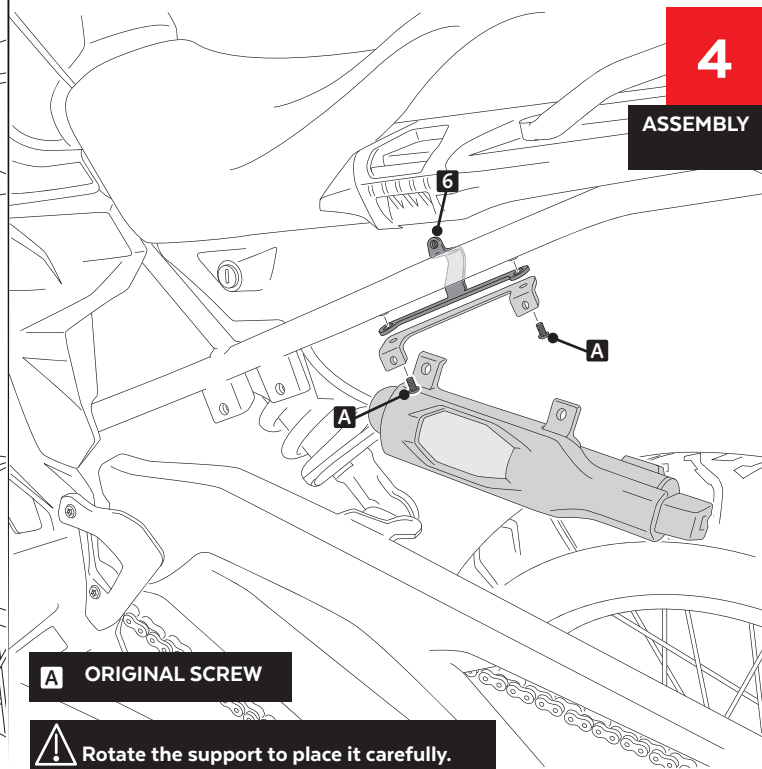

BMW F750GS '18- / F850GS '18-

MOUNTING INSTRUCTIONS