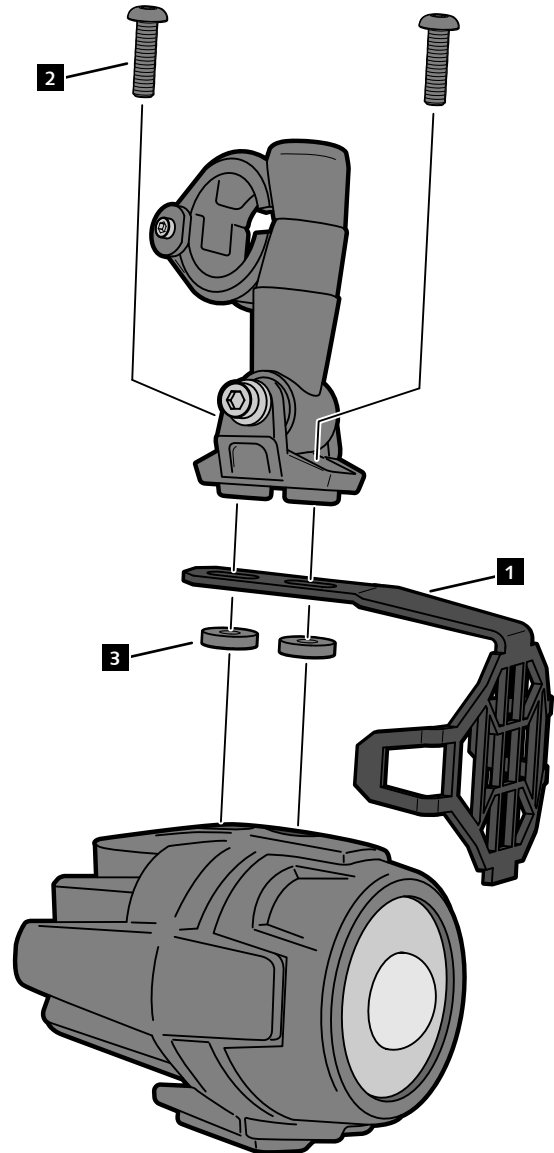

FAROS AUXILIARES / AUXILIARY SPOTLIGHTS

REF 3489

MOUNTING INSTRUCTIONS

1

2

FOR THE ASSEMBLY OF THE AUXILIARY LIGHTS IN THE MOTOPLASTIC DEFENSES USE ONLY ONE OF THE 2 COARS THAT BRING THE SUPPORT AND ALLEN M6x50 SCREW

ESQUEMA ELÉCTRICO / CIRCUIT DIAGRAM

FAROS AUXILIARES / AUXILIARY SPOTLIGHTS

REF 9773

MOUNTING INSTRUCTIONS

1

2

**FOR THE ASSEMBLY OF THE AUXILIARY LIGHTS IN THE MOTOPLASTIC DEFENSES
USE ONLY ONE OF THE 2 COARS THAT BRING THE SUPPORT AND ALLEN M6x50
SCREW**

REJILLA FARO AUXILIAR / AUXILIARY SPOTLIGHT GRILLAGE

REF 9785N

MOUNTING INSTRUCTIONS

ID.	PART	DESCRIPTION	QTY.	REF.:
1		Grillage	2	9785N
2		M5x20 screw ISO7380 INOX	4	9785N
3		Spacer 3mm	4	9785N

REF.3541N