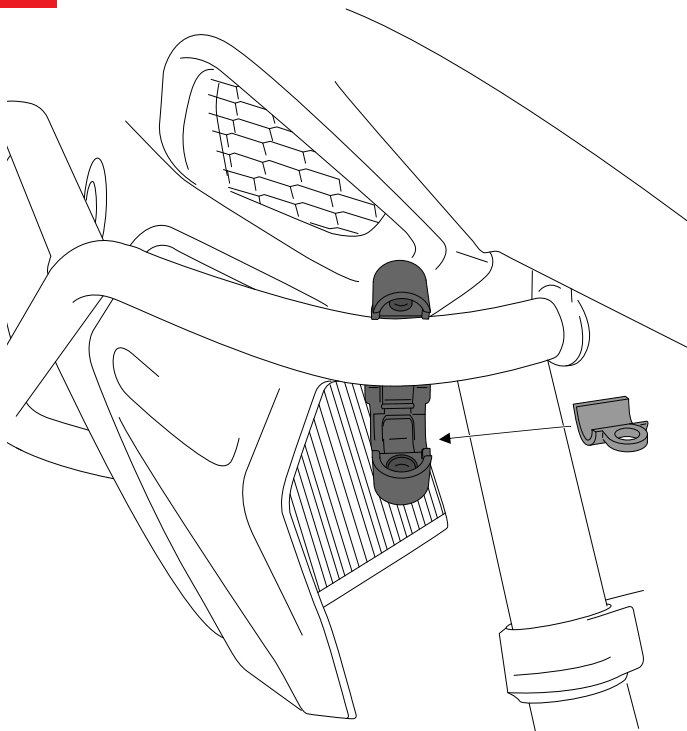

ESQUEMA ELÉCTRICO / CIRCUIT DIAGRAM

FAROS AUXILIARES / AUXILIARY SPOTLIGHTS

REF 9773

MOUNTING INSTRUCTIONS

1

2

**FOR THE ASSEMBLY OF THE AUXILIARY LIGHTS IN THE MOTOPLASTIC DEFENSES
USE ONLY ONE OF THE 2 COARS THAT BRING THE SUPPORT AND ALLEN M6x50
SCREW**