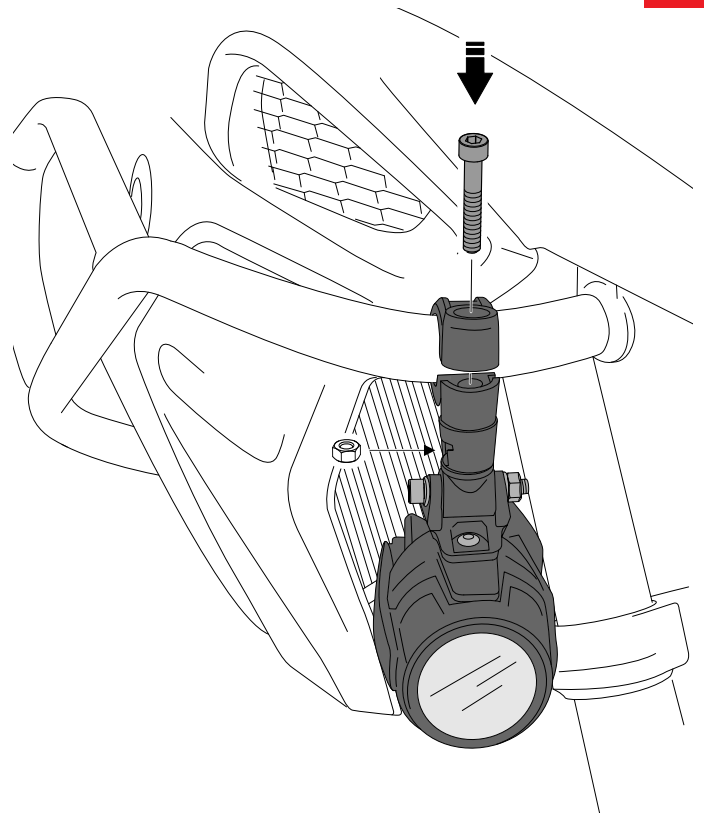

FAROS AUXILIARES / AUXILIARY SPOTLIGHTS

REF 3489

MOUNTING INSTRUCTIONS

1

2

FOR THE ASSEMBLY OF THE AUXILIARY LIGHTS IN THE MOTOPLASTIC DEFENSES USE ONLY ONE OF THE 2 COARS THAT BRING THE SUPPORT AND ALLEN M6x50 SCREW

ESQUEMA ELÉCTRICO / CIRCUIT DIAGRAM

FAROS AUXILIARES / AUXILIARY SPOTLIGHTS

REF 9773

MOUNTING INSTRUCTIONS

1

2

**FOR THE ASSEMBLY OF THE AUXILIARY LIGHTS IN THE MOTOPLASTIC DEFENSES
USE ONLY ONE OF THE 2 COARS THAT BRING THE SUPPORT AND ALLEN M6x50
SCREW**