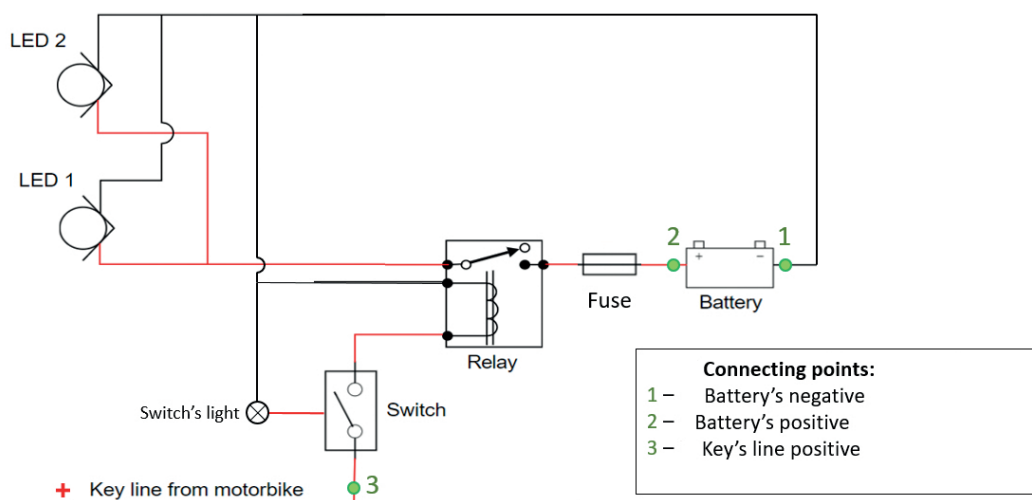

FAROS AUXILIARES / AUXILIARY SPOTLIGHTS

REF 3489

MOUNTING INSTRUCTIONS

1

2

FOR THE ASSEMBLY OF THE AUXILIARY LIGHTS IN THE MOTOPLASTIC DEFENSES USE ONLY ONE OF THE 2 COARS THAT BRING THE SUPPORT AND ALLEN M6x50 SCREW

ESQUEMA ELÉCTRICO / CIRCUIT DIAGRAM

FAROS AUXILIARES / AUXILIARY SPOTLIGHTS

REF 9773

MOUNTING INSTRUCTIONS

1

2

**FOR THE ASSEMBLY OF THE AUXILIARY LIGHTS IN THE MOTOPLASTIC DEFENSES
USE ONLY ONE OF THE 2 COARS THAT BRING THE SUPPORT AND ALLEN M6x50
SCREW**

REJILLA FARO AUXILIAR / AUXILIARY SPOTLIGHT GRILLAGE

REF 9785N

MOUNTING INSTRUCTIONS

ID.	PART	DESCRIPTION	QTY.	REF.:
1		Grillage	2	9785N
2		M5x20 screw ISO7380 INOX	4	9785N
3		Spacer 3mm	4	9785N

REF.3541N