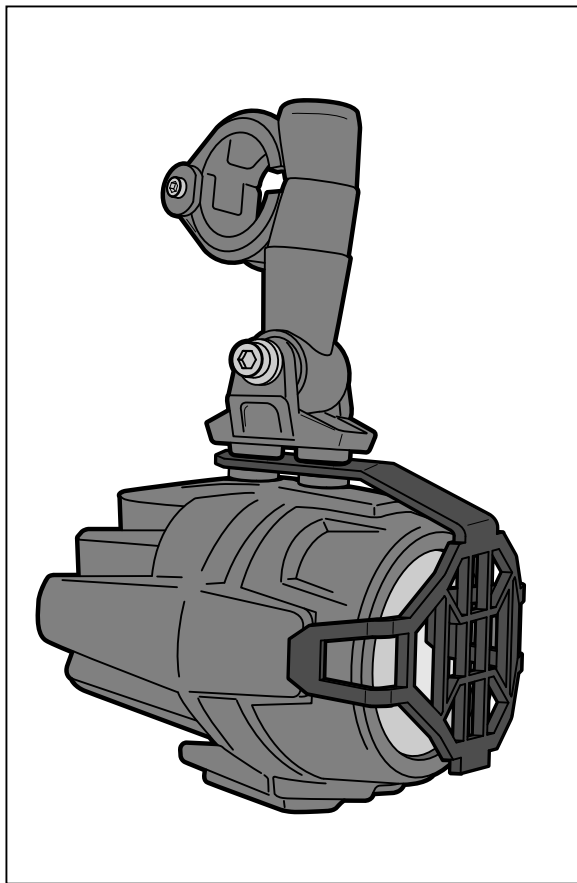

FAROS AUXILIARES / AUXILIARY SPOTLIGHTS

REF 3489

MOUNTING INSTRUCTIONS

1

2

FOR THE ASSEMBLY OF THE AUXILIARY LIGHTS IN THE MOTOPLASTIC DEFENSES USE ONLY ONE OF THE 2 COARS THAT BRING THE SUPPORT AND ALLEN M6x50 SCREW

ESQUEMA ELÉCTRICO / CIRCUIT DIAGRAM

FAROS AUXILIARES / AUXILIARY SPOTLIGHTS

REF 9773

MOUNTING INSTRUCTIONS

1

2

**FOR THE ASSEMBLY OF THE AUXILIARY LIGHTS IN THE MOTOPLASTIC DEFENSES
USE ONLY ONE OF THE 2 COARS THAT BRING THE SUPPORT AND ALLEN M6x50
SCREW**

REJILLA FARO AUXILIAR / AUXILIARY SPOTLIGHT GRILLAGE

REF 9785N

MOUNTING INSTRUCTIONS

ID.	PART	DESCRIPTION	QTY.	REF.:
1		Grillage	2	9785N
2		M5x20 screw ISO7380 INOX	4	9785N
3		Spacer 3mm	4	9785N

REF.3541N