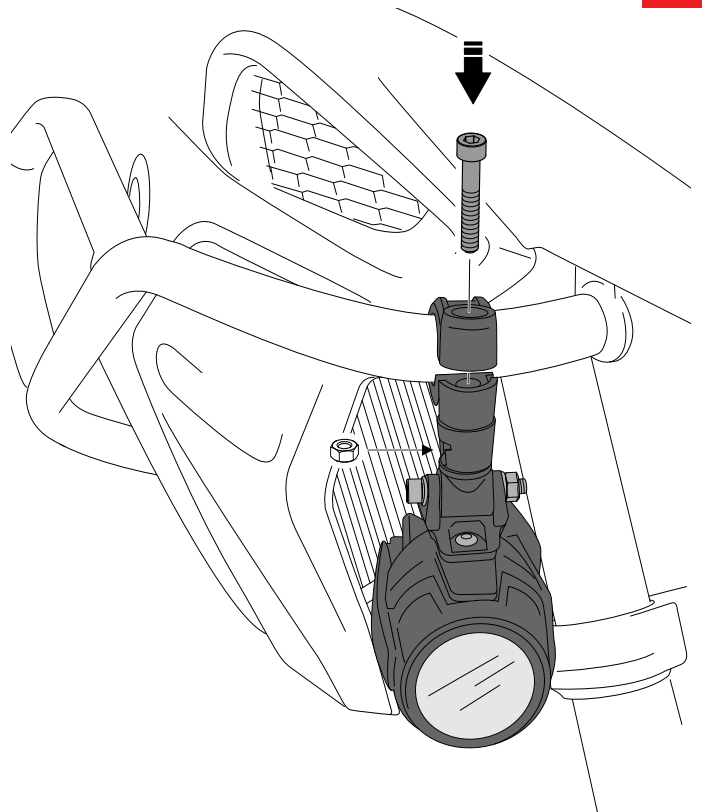

FAROS AUXILIARES / AUXILIARY SPOTLIGHTS

REF 3489

MOUNTING INSTRUCTIONS

1

2

FOR THE ASSEMBLY OF THE AUXILIARY LIGHTS IN THE MOTOPLASTIC DEFENSES USE ONLY ONE OF THE 2 COARS THAT BRING THE SUPPORT AND ALLEN M6x50 SCREW

ESQUEMA ELÉCTRICO / CIRCUIT DIAGRAM

FAROS AUXILIARES / AUXILIARY SPOTLIGHTS

REF 9773

MOUNTING INSTRUCTIONS

1

2

**FOR THE ASSEMBLY OF THE AUXILIARY LIGHTS IN THE MOTOPLASTIC DEFENSES
USE ONLY ONE OF THE 2 COARS THAT BRING THE SUPPORT AND ALLEN M6x50
SCREW**