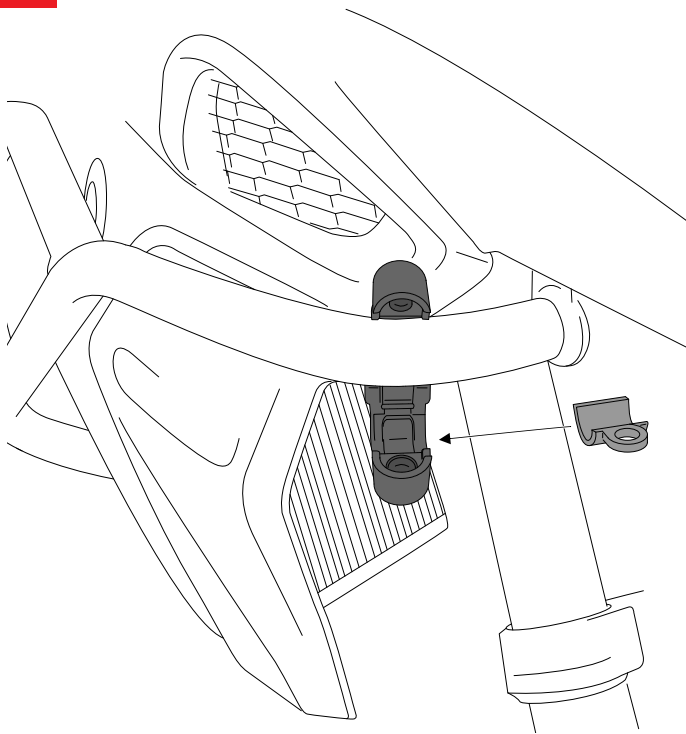

FAROS AUXILIARES / AUXILIARY SPOTLIGHTS

REF 3489

MOUNTING INSTRUCTIONS

1

2

FOR THE ASSEMBLY OF THE AUXILIARY LIGHTS IN THE MOTOPLASTIC DEFENSES USE ONLY ONE OF THE 2 COARS THAT BRING THE SUPPORT AND ALLEN M6x50 SCREW

ESQUEMA ELÉCTRICO / CIRCUIT DIAGRAM

FAROS AUXILIARES / AUXILIARY SPOTLIGHTS

REF 9773

MOUNTING INSTRUCTIONS

1

2

**FOR THE ASSEMBLY OF THE AUXILIARY LIGHTS IN THE MOTOPLASTIC DEFENSES
USE ONLY ONE OF THE 2 COARS THAT BRING THE SUPPORT AND ALLEN M6x50
SCREW**