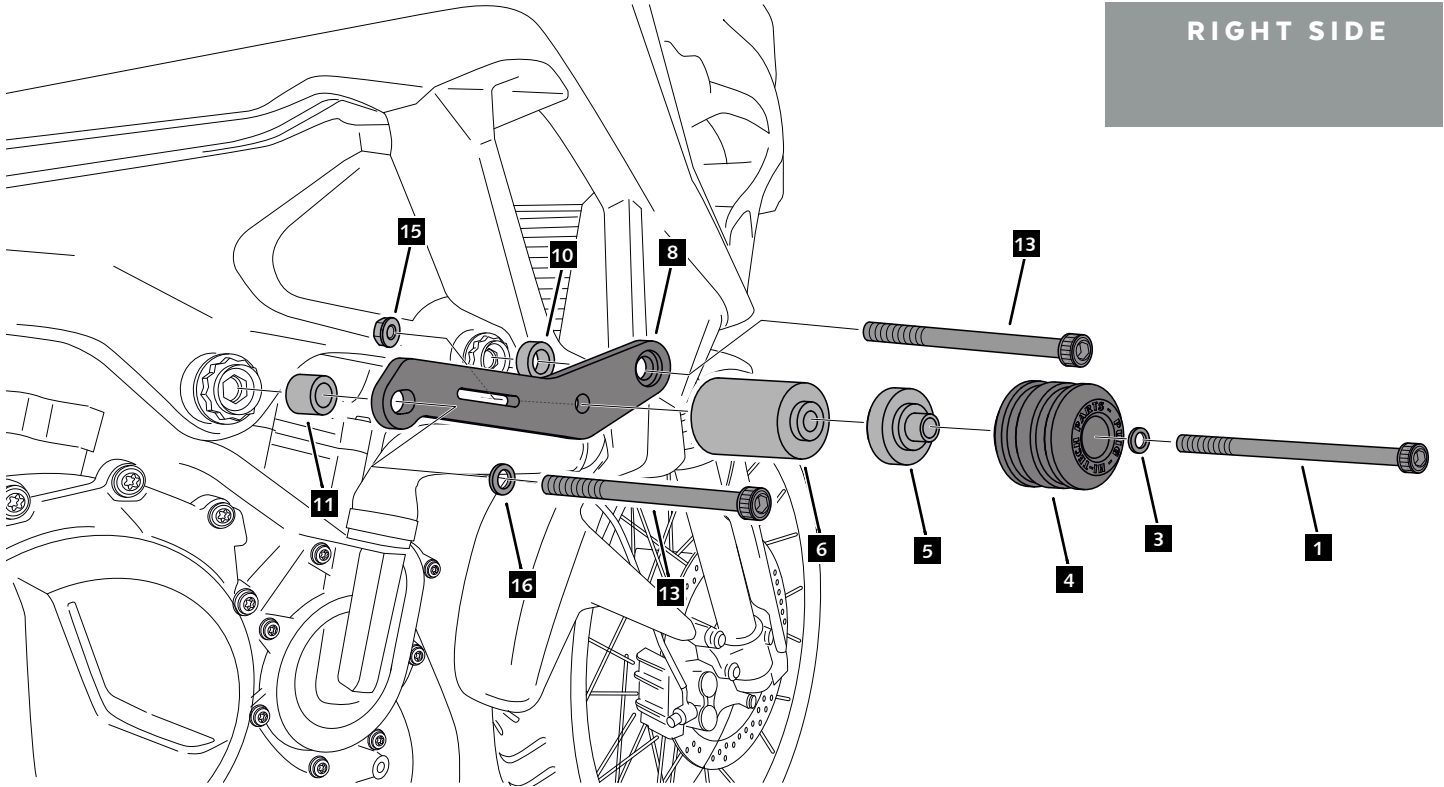

## BMW F750GS / F850GS '18-

REF 9779N

CRASH PADS FOR

| ID. | PART  | DESCRIPTION                    | QTY. | REF:            |
|-----|---|--------------------------------|------|-----------------|
| 1   |  | M10/150x110 DIN912 screw       | 1    | M2TM10150110A9B |
| 2   |  | M10/150x120 DIN912 screw       | 1    | TORNIAD912-0353 |
| 3   |  | M10 nut                        | 2    | M2AM10DIN125AZB |
| 4   |  | Nylon Protector                | 2    | CASQU352-0-1652 |
| 5   |  | Aluminium spacer anod. silver  | 2    | CASQU351-1-1651 |
| 6   |  | Aluminium spacer 60mm (black)  | 1    | CASQU451-0-1751 |
| 7   |  | Aluminium spacer 73mm (black)  | 1    | CASQU454-0-1754 |
| 8   |  | Right metallic support (black) | 1    | PLATI369-1-0369 |
| 9   |  | Left metallic support (black)  | 1    | PLATI370-1-0370 |
| 10  |  | Aluminium spacer 8mm (black)   | 1    | CASQU453-0-1753 |
| 11  |  | Aluminium spacer 17mm (black)  | 1    | CASQU452-0-1752 |
| 12  |  | Aluminium spacer 54mm (black)  | 2    | CASQU455-0-1755 |
| 13  |  | M12/175x110 DIN912 screw       | 2    | M2TM12175110A9B |
| 14  |  | M12/175x100 DIN912 screw       | 2    | M2TM12175100A9B |
| 15  |  | M10 DIN6923 nut                | 2    | TUERCAD6923M10Z |
| 16  |  | M12 DIN433 washer              | 2    | ARANM12DIN433ZB |

## MOUNTING INSTRUCTIONS

RIGHT SIDE

LEFT SIDE