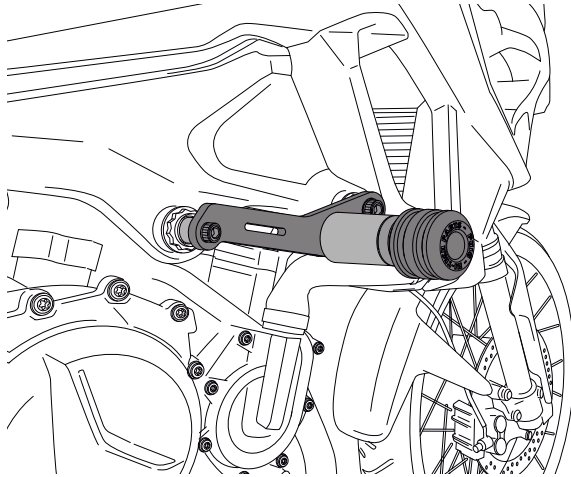

## BMW F750GS / F850GS '18-

REF 9779N

CRASH PADS FOR

| ID. | PART  | DESCRIPTION                    | QTY. | REF:            |
|-----|---|--------------------------------|------|-----------------|
| 1   |  | M10/150x110 DIN912 screw       | 1    | M2TM10150110A9B |
| 2   |  | M10/150x120 DIN912 screw       | 1    | TORNIAD912-0353 |
| 3   |  | M10 nut                        | 2    | M2AM10DIN125AZB |
| 4   |  | Nylon Protector                | 2    | CASQU352-0-1652 |
| 5   |  | Aluminium spacer anod. silver  | 2    | CASQU351-1-1651 |
| 6   |  | Aluminium spacer 60mm (black)  | 1    | CASQU451-0-1751 |
| 7   |  | Aluminium spacer 73mm (black)  | 1    | CASQU454-0-1754 |
| 8   |  | Right metallic support (black) | 1    | PLATI369-1-0369 |
| 9   |  | Left metallic support (black)  | 1    | PLATI370-1-0370 |
| 10  |  | Aluminium spacer 8mm (black)   | 1    | CASQU453-0-1753 |
| 11  |  | Aluminium spacer 17mm (black)  | 1    | CASQU452-0-1752 |
| 12  |  | Aluminium spacer 54mm (black)  | 2    | CASQU455-0-1755 |
| 13  |  | M12/175x110 DIN912 screw       | 2    | M2TM12175110A9B |
| 14  |  | M12/175x100 DIN912 screw       | 2    | M2TM12175100A9B |
| 15  |  | M10 DIN6923 nut                | 2    | TUERCAD6923M10Z |
| 16  |  | M12 DIN433 washer              | 2    | ARANM12DIN433ZB |

## MOUNTING INSTRUCTIONS

RIGHT SIDE

LEFT SIDE