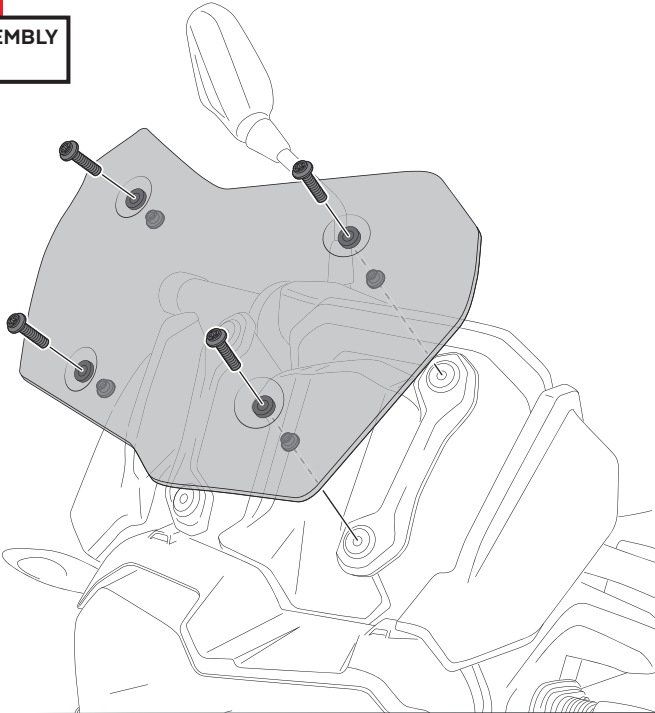

BMW F750GS '18-

MOUNTING INSTRUCTIONS

1

DISASSEMBLY