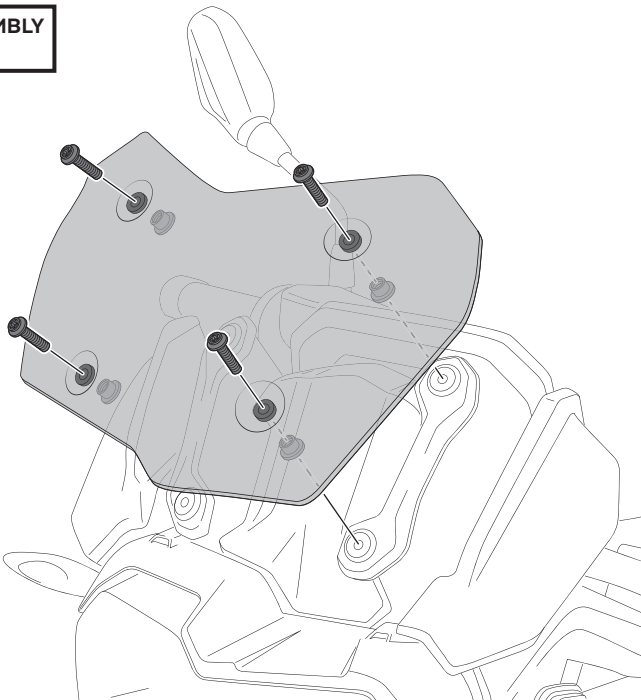

BMW F750GS'18-

MOUNTING INSTRUCTIONS

1

DISASSEMBLY