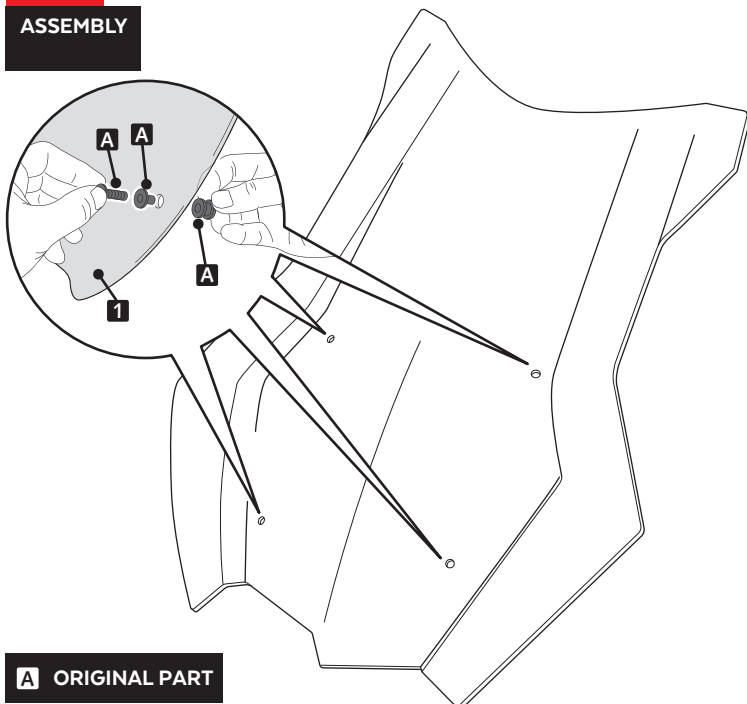

ID	PART	DESCRIPTION	QTY	REF
1		Touring Plus screen	1	3595W/H/FM3
2		Right metal support (R)	1	SOPOR2P3-R-9770
3		Left metal support (L)	1	SOPOR2P3-L-9770
4		M5x16 Ø11 ISO 7380 Allen screw	4	TORNI-I7380-493
5		M5 ISO 7380 screw cap	4	TAPON-----85

A ORIGINAL PART

4

ASSEMBLY

A ORIGINAL PART