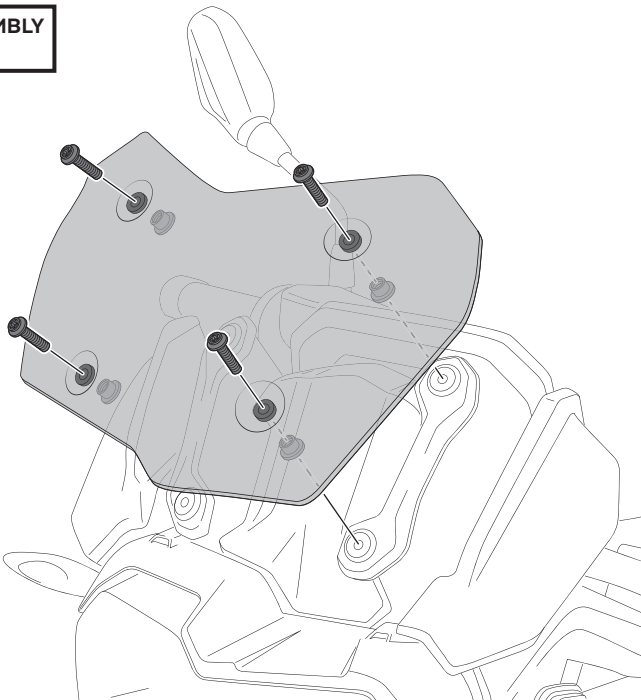

# BMW F750GS'18-

REF 9770

TOURING PLUS SCREEN

1 Person

20 min

EASY

ID	PART	DESCRIPTION	QTY	REF
1		Touring Plus screen	1	3595W/H/FM3
2		Right metal support ( R )	1	SOPOR2P3-R-9770
3		Left metal support ( L )	1	SOPOR2P3-L-9770
4		M5x16 Ø11 ISO 7380 Allen screw	4	TORNI-I7380-493
5		M5 ISO 7380 screw cap	4	TAPON-----85

## MOUNTING INSTRUCTIONS

1

DISASSEMBLY

2

ASSEMBLY

3

ASSEMBLY

**A** ORIGINAL PART

4

ASSEMBLY

**A** ORIGINAL PART