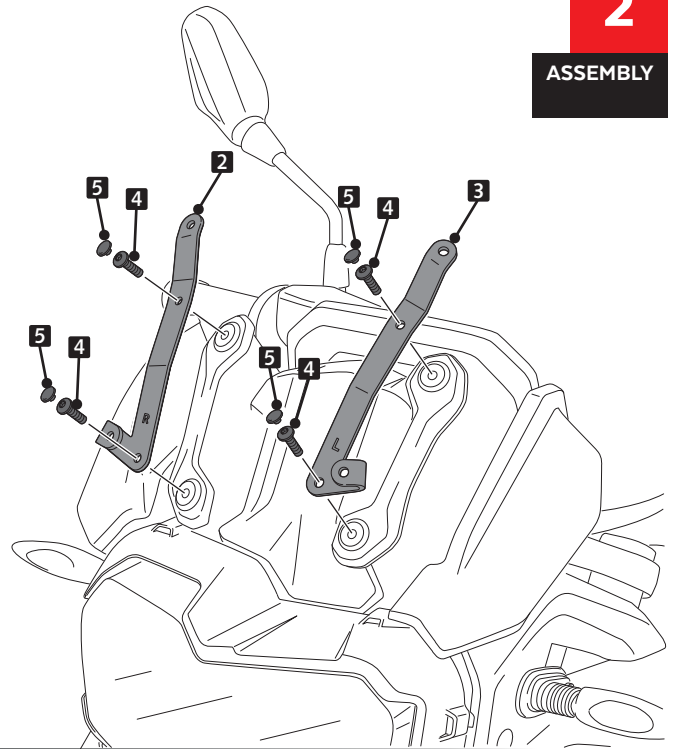

BMW F750GS'18-

REF 9770

TOURING PLUS SCREEN

1 Person

20 min

EASY

ID	PART	DESCRIPTION	QTY	REF
1		Touring Plus screen	1	3595W/H/FM3
2		Right metal support (R)	1	SOPOR2P3-R-9770
3		Left metal support (L)	1	SOPOR2P3-L-9770
4		M5x16 Ø11 ISO 7380 Allen screw	4	TORNI-I7380-493
5		M5 ISO 7380 screw cap	4	TAPON-----85

BMW F750GS'18-

MOUNTING INSTRUCTIONS

1

DISASSEMBLY

2

ASSEMBLY

3

ASSEMBLY

A ORIGINAL PART

4

ASSEMBLY

A ORIGINAL PART