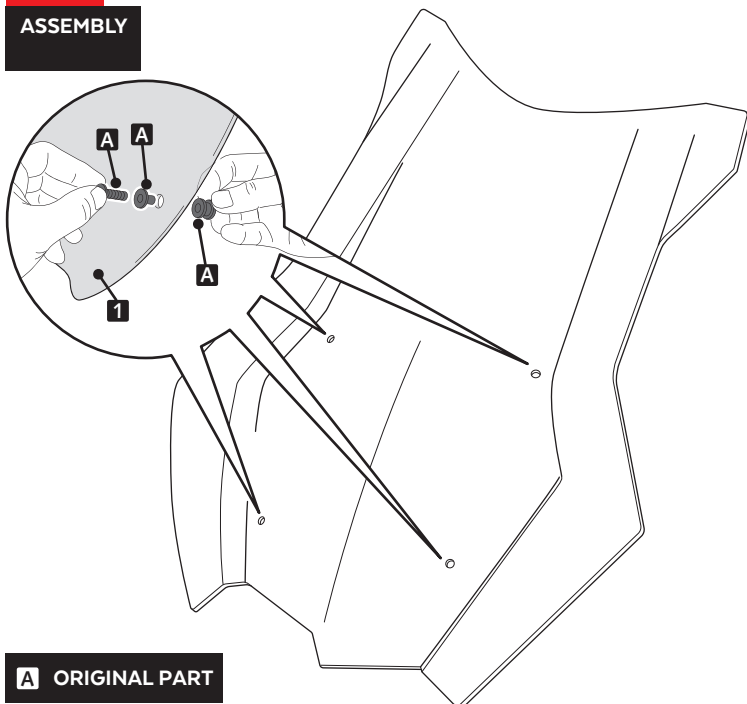

BMW F750GS'18-

REF 9770

TOURING PLUS SCREEN

1 Person

20 min

EASY

ID	PART	DESCRIPTION	QTY	REF
1		Touring Plus screen	1	3595W/H/FM3
2		Right metal support (R)	1	SOPOR2P3-R-9770
3		Left metal support (L)	1	SOPOR2P3-L-9770
4		M5x16 Ø11 ISO 7380 Allen screw	4	TORNI-I7380-493
5		M5 ISO 7380 screw cap	4	TAPON-----85

BMW F750GS'18-

MOUNTING INSTRUCTIONS

1

DISASSEMBLY

2

ASSEMBLY

3

ASSEMBLY

A ORIGINAL PART

4

ASSEMBLY

A ORIGINAL PART