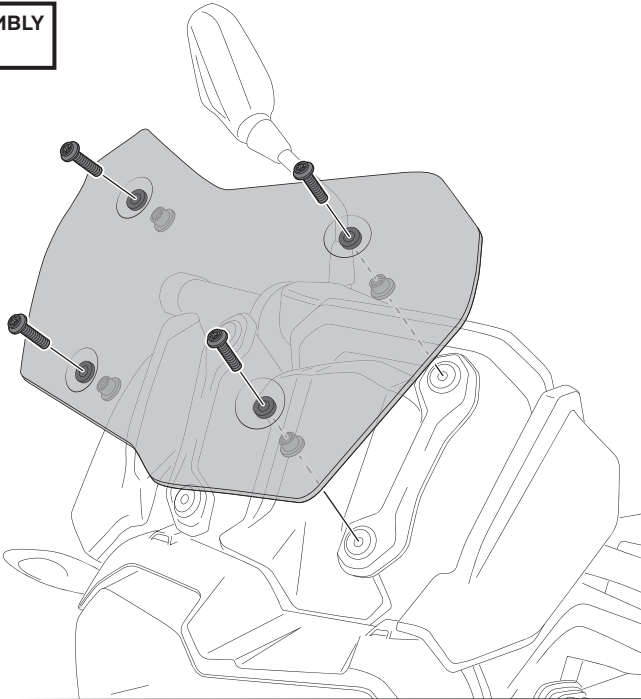

BMW F750GS'18-

MOUNTING INSTRUCTIONS

1

DISASSEMBLY