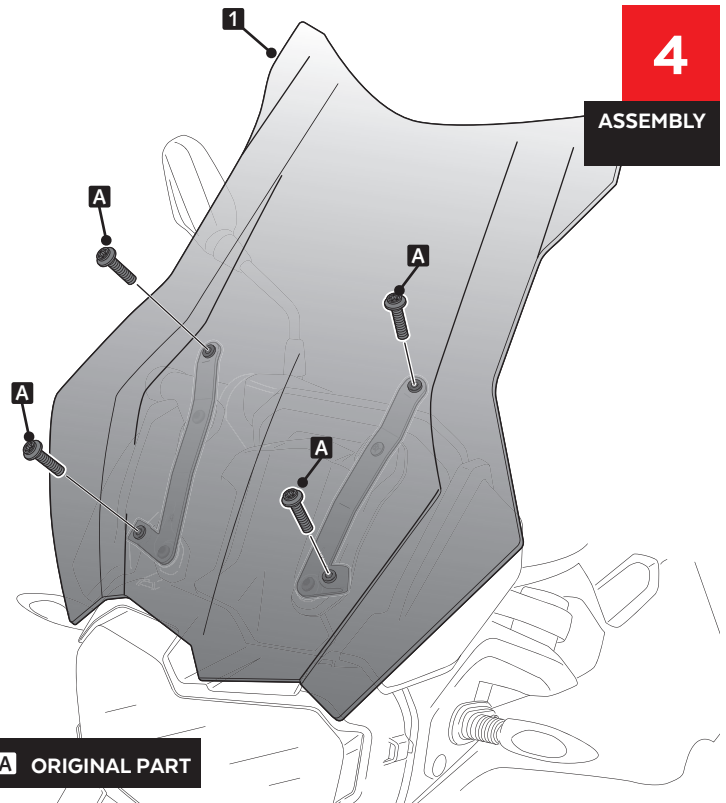

BMW F750GS'18-

REF 9770

TOURING PLUS SCREEN

1 Person

20 min

EASY

ID	PART	DESCRIPTION	QTY	REF
1		Touring Plus screen	1	3595W/H/FM3
2		Right metal support (R)	1	SOPOR2P3-R-9770
3		Left metal support (L)	1	SOPOR2P3-L-9770
4		M5x16 Ø11 ISO 7380 Allen screw	4	TORNI-I7380-493
5		M5 ISO 7380 screw cap	4	TAPON-----85

A ORIGINAL PART

4

ASSEMBLY

A ORIGINAL PART