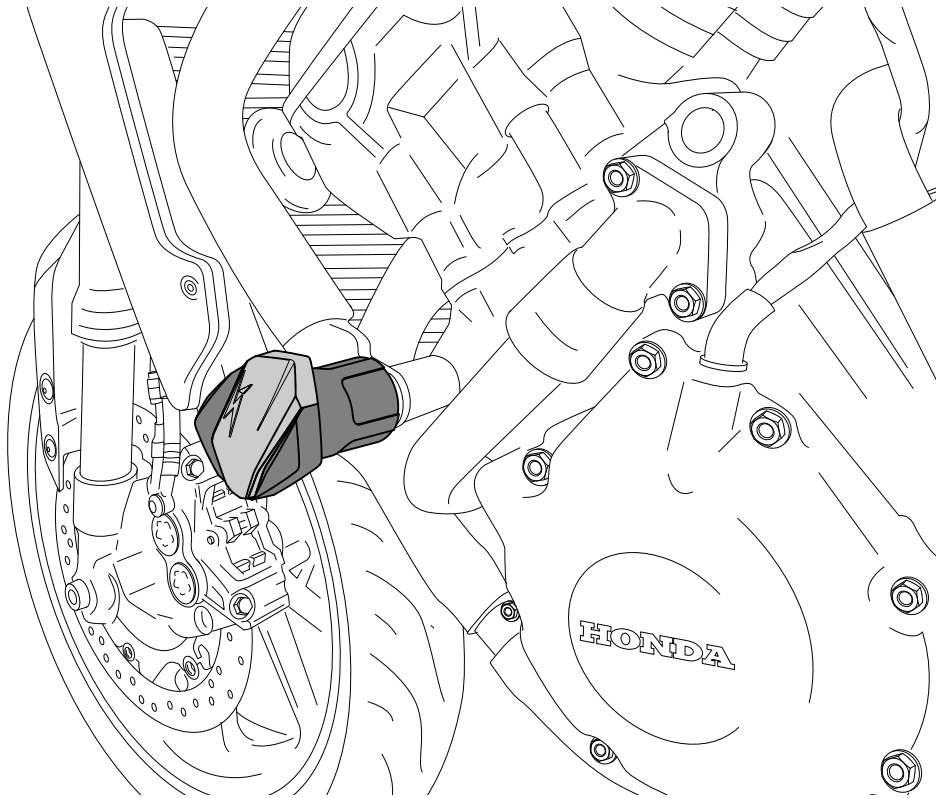

HONDA CB1000R '18-

REF 9753N

CRASH PADS FOR

1 Person

10 min

EASY

ID.	PART	DESCRIPTION	QTY.	REF.:
1		Plastic cap	2	CONGOMANPRO-R12
2		M12/125x90 DIN912 screw	2	TORNIAD912-0357
3		M12 DIN433 washer	2	ARANM12DIN433ZB
4		Nylon protector 85mm	2	PROTECNLR12-145
5		Aluminium metal spacer	2	CASQU25-0-1325

HONDA CB1000R '18-

MOUNTING INSTRUCTIONS