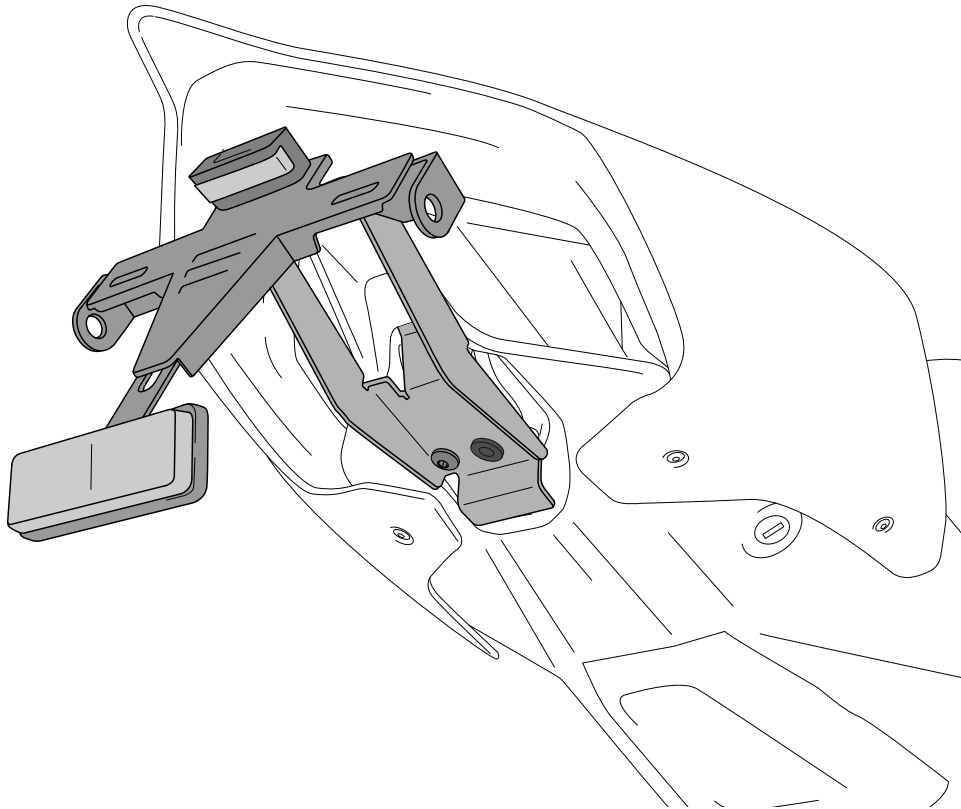

DUCATI PANIGALE V4 '18-

REF 9751N

LICENSE SUPORT FOR

1 Person

1 hour

INTERMEDIATE

ID.	PART	DESCRIPTION	QTY.	REF:
1		License support	1	CONJUNTO--9751N
2		M5x12 ISO7380 screw (black)	2	TORNI-I7380-536
3		Rubber silentblock	1	SILENBGONE--64
4		Plastic bridle	5	BRIDAN100X2'5-N
5		Back light	1	5577N
6		Reflector	1	4481R

DUCATI PANIGALE V4 '18-

MOUNTING INSTRUCTIONS