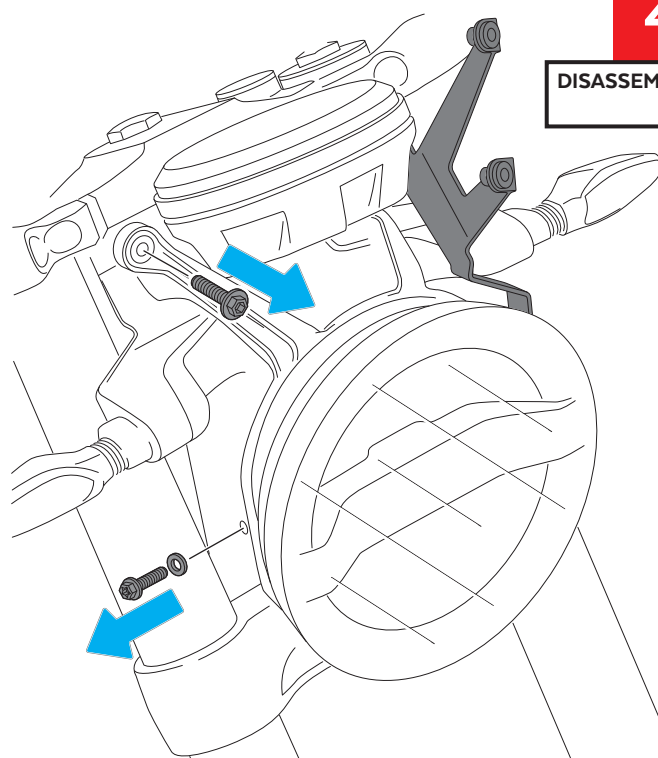

4

DISASSEMBLY