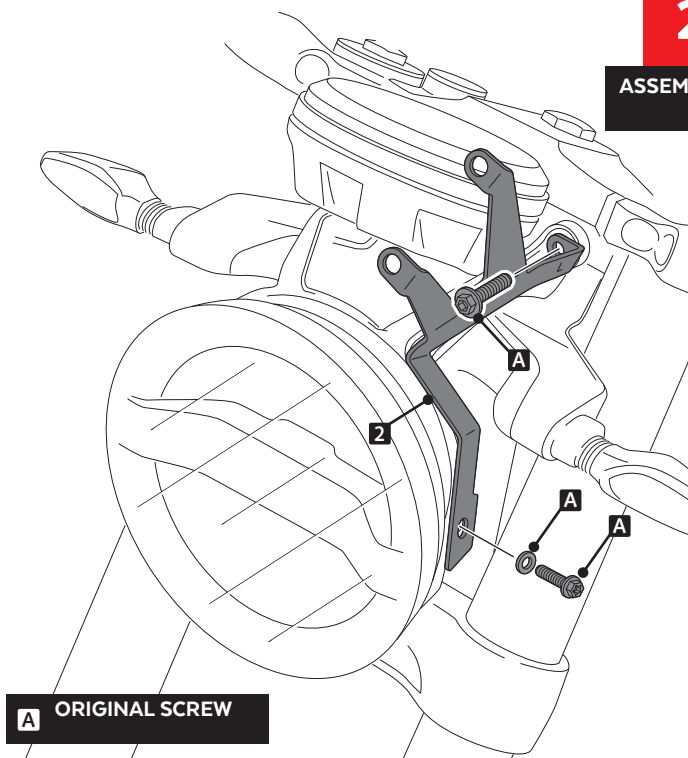

HUSQVARNA VITPILEN 701 '17-

MOUNTING INSTRUCTIONS

1

DISASSEMBLY

2

ASSEMBLY

3

ASSEMBLY

4

DISASSEMBLY