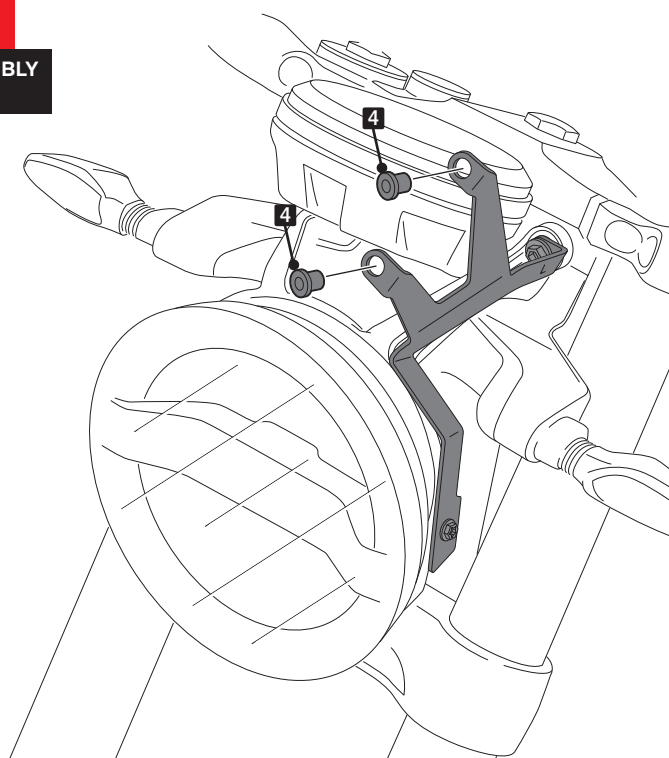

HUSQVARNA VITPILEN 701 '17-

MOUNTING INSTRUCTIONS

1

DISASSEMBLY

2

ASSEMBLY

3

ASSEMBLY

4

DISASSEMBLY