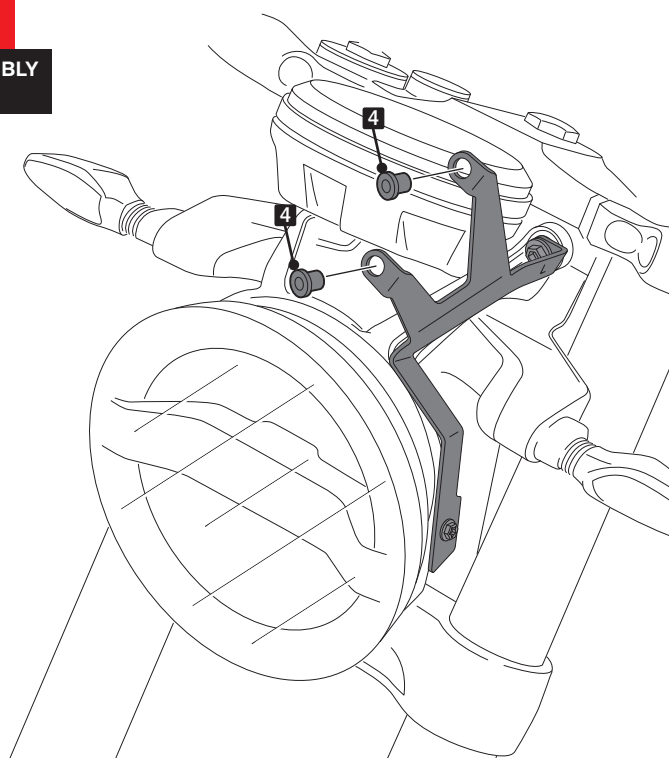

A ORIGINAL SCREW

3

ASSEMBLY