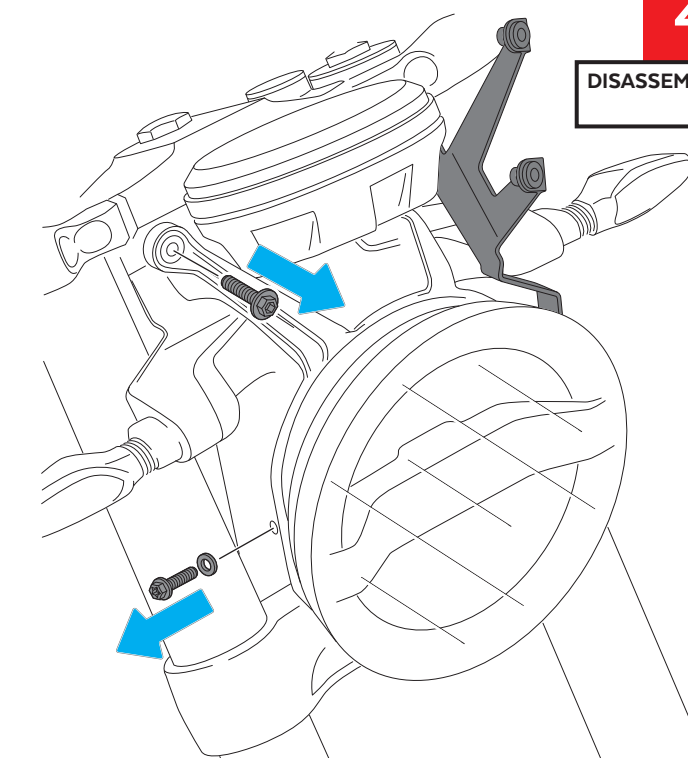

4

DISASSEMBLY