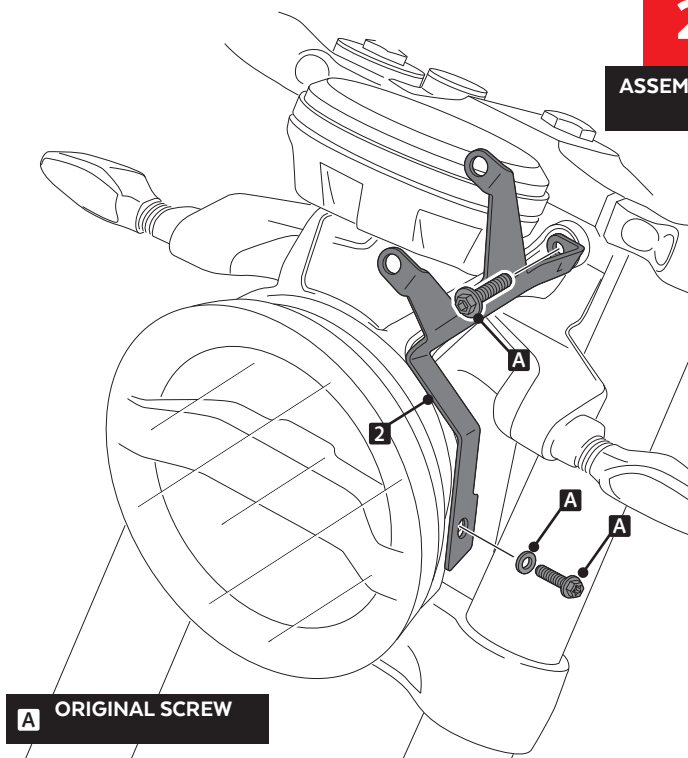

N° 3

ID	PART	DESCRIPTION	QTY	REF
1		Sport screen	1	9750F/H/N/WM3
2		Left support (L)	1	SOPOR-2P-4-9750
3		Right support (R)	1	SOPOR-2P-4-9750
4		M5 silentblock	4	SILENBTM5-046/1
5		M5x1 nylon washer	4	ARNV0000000245
6		M5x16 Ø11 ISO 7380 allen screw	4	TORNI-I7380-493
7		M5 ISO 7380 screw cap	4	TAPON-----85
8		Stikers set	1	ADHESI-----258

HUSQVARNA VITPILEN 701 '17-

MOUNTING INSTRUCTIONS

1

DISASSEMBLY

2

ASSEMBLY

A ORIGINAL SCREW

3