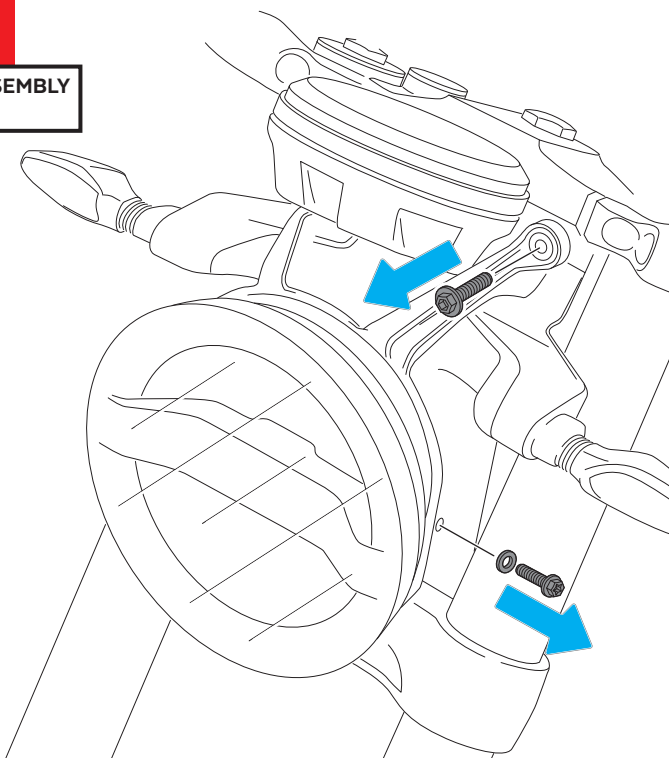

HUSQVARNA VITPILEN 701 '17-

MOUNTING INSTRUCTIONS

1

DISASSEMBLY