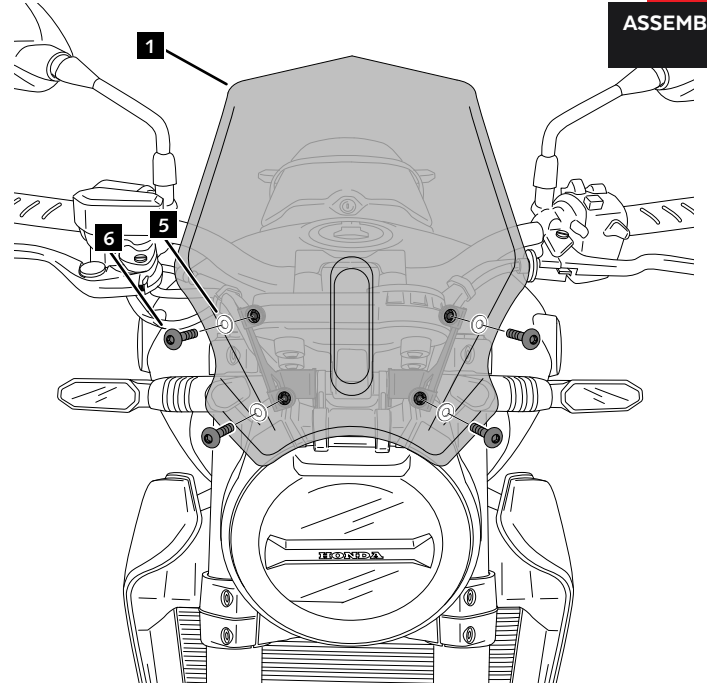

HONDA CB1000R '18- / CB650R '19-

MOUNTING INSTRUCTIONS

5

ASSEMBLY

6

ASSEMBLY

7

ASSEMBLY