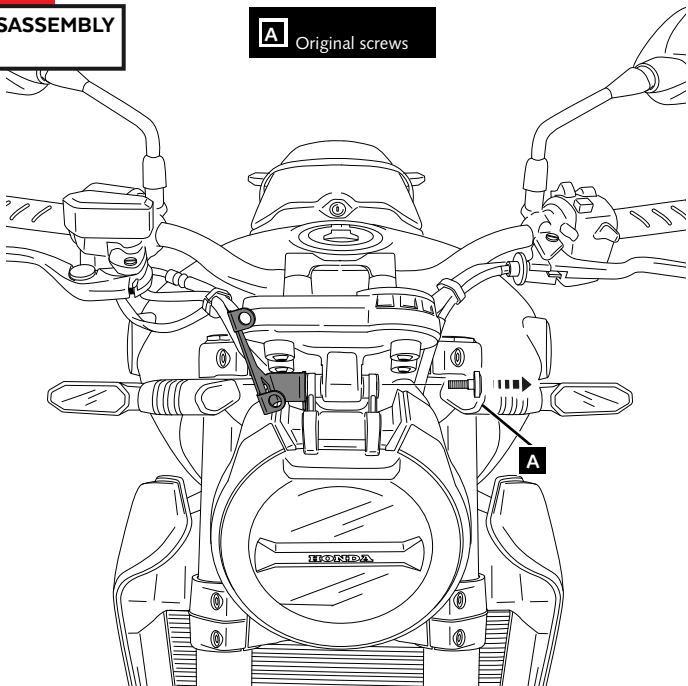

3

DISASSEMBLY

A Original screws