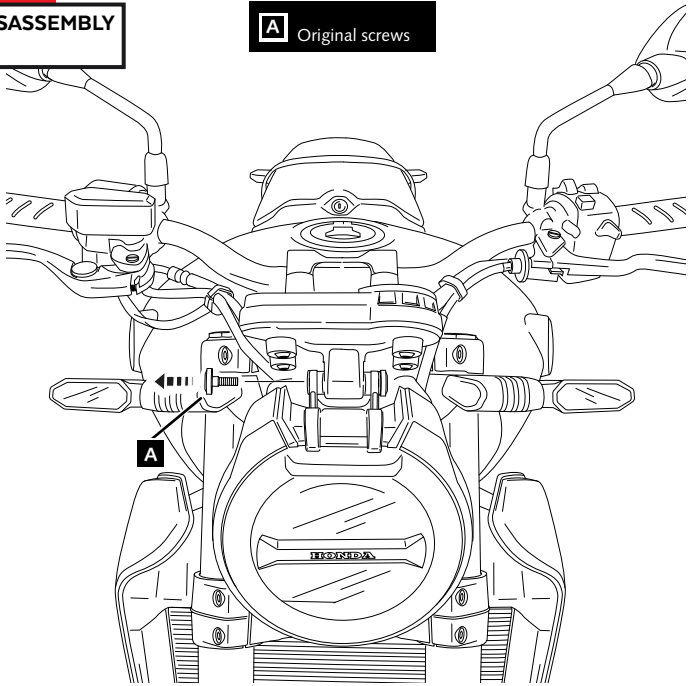

HONDA CB1000R '18- / CB650R '19-

REF 9748

1 Person

15 min

EASY

ID.	PART	DESCRIPTION	QTY.	REF.:
1		Sport screen	1	9748F/H/N/WM3
2		Left support	1	SOPOR-2P-5-9748
3		Right support	1	SOPOR-2P-5-9748
4		M5 silentblock	4	SILENBTM5-046/1
5		M5x1 nylon washer	4	ARNV0000000245
6		M5x16 Ø11 ISO7380 allen screw	4	TORNI-I7380-493
7		M5 ISO7380 screw cap	4	TAPON-----85

HONDA CB1000R '18- / CB650R '19-

MOUNTING INSTRUCTIONS

1

DISASSEMBLY

A Original screws

2

ASSEMBLY

A Original screws