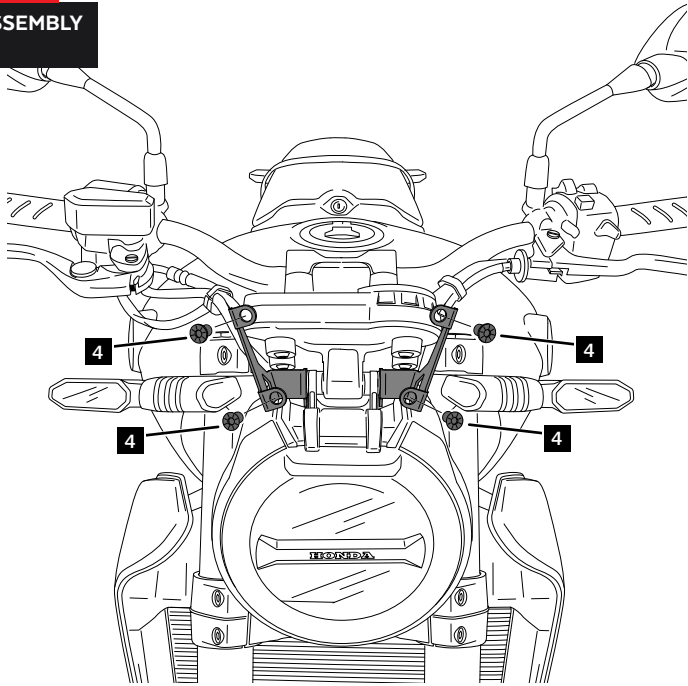

HONDA CB1000R '18- / CB650R '19-

MOUNTING INSTRUCTIONS

5

ASSEMBLY