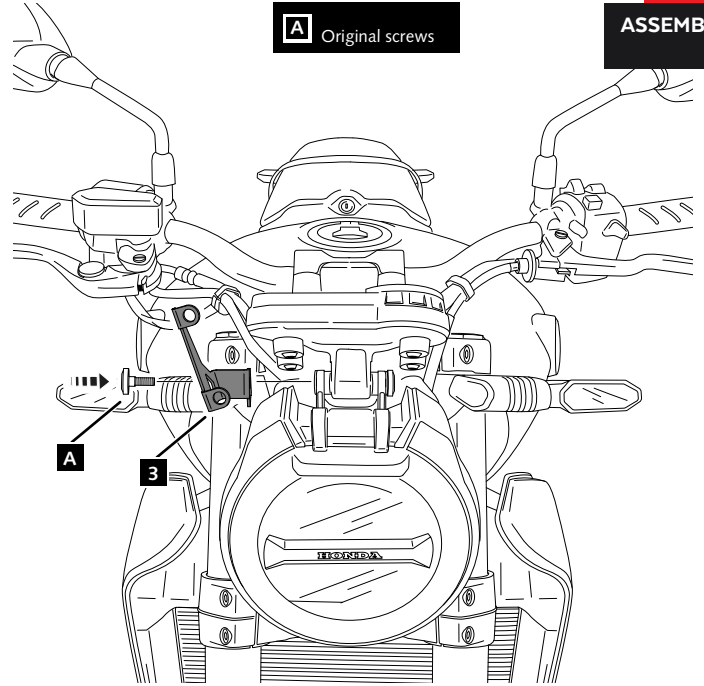

HONDA CB1000R '18- / CB650R '19-

REF 9748

1 Person

15 min

EASY

ID.	PART	DESCRIPTION	QTY.	REF.:
1		Sport screen	1	9748F/H/N/WM3
2		Left support	1	SOPOR-2P-5-9748
3		Right support	1	SOPOR-2P-5-9748
4		M5 silentblock	4	SILENBTM5-046/1
5		M5x1 nylon washer	4	ARNV0000000245
6		M5x16 Ø11 ISO7380 allen screw	4	TORNI-I7380-493
7		M5 ISO7380 screw cap	4	TAPON-----85

HONDA CB1000R '18- / CB650R '19-

MOUNTING INSTRUCTIONS

1

DISASSEMBLY

A Original screws

2

ASSEMBLY

A Original screws