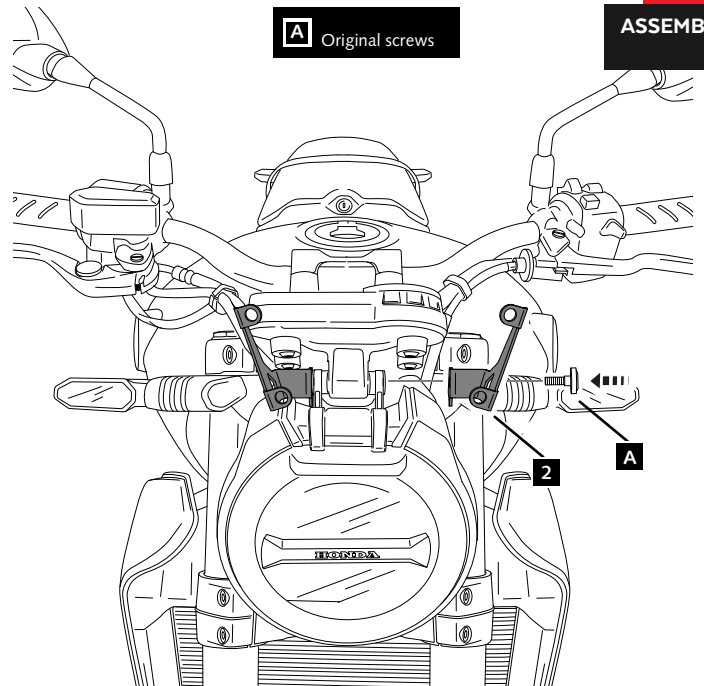

HONDA CB1000R '18- / CB650R '19-

REF 9748

1 Person

15 min

EASY

ID.	PART	DESCRIPTION	QTY.	REF.:
1		Sport screen	1	9748F/H/N/WM3
2		Left support	1	SOPOR-2P-5-9748
3		Right support	1	SOPOR-2P-5-9748
4		M5 silentblock	4	SILENBTM5-046/1
5		M5x1 nylon washer	4	ARNV0000000245
6		M5x16 Ø11 ISO7380 allen screw	4	TORNI-I7380-493
7		M5 ISO7380 screw cap	4	TAPON-----85

3

DISASSEMBLY

A Original screws

4

ASSEMBLY

A Original screws

HONDA CB1000R '18- / CB650R '19-

MOUNTING INSTRUCTIONS