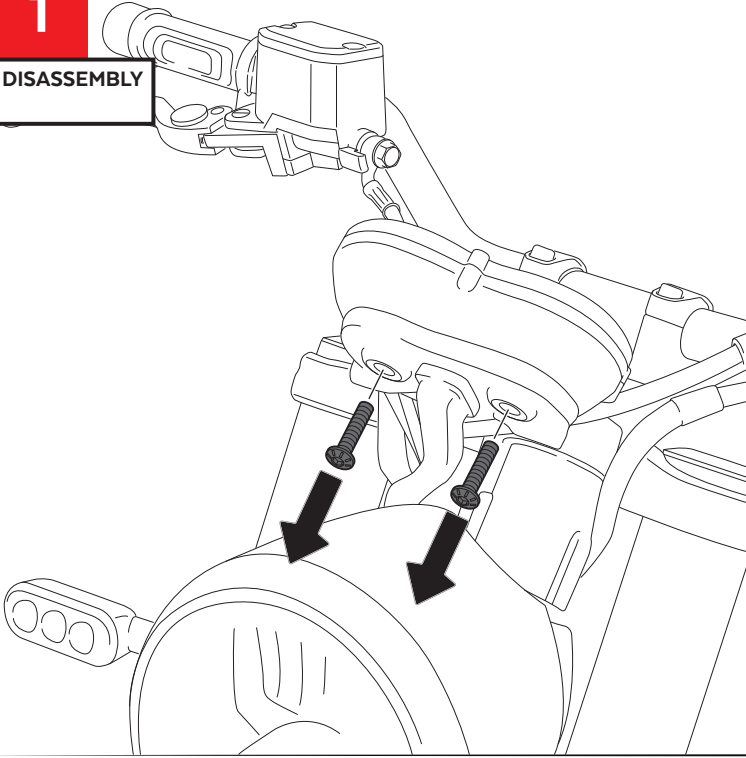

BENELLI LEONCINO '16-

MOUNTING INSTRUCTIONS

1

DISASSEMBLY