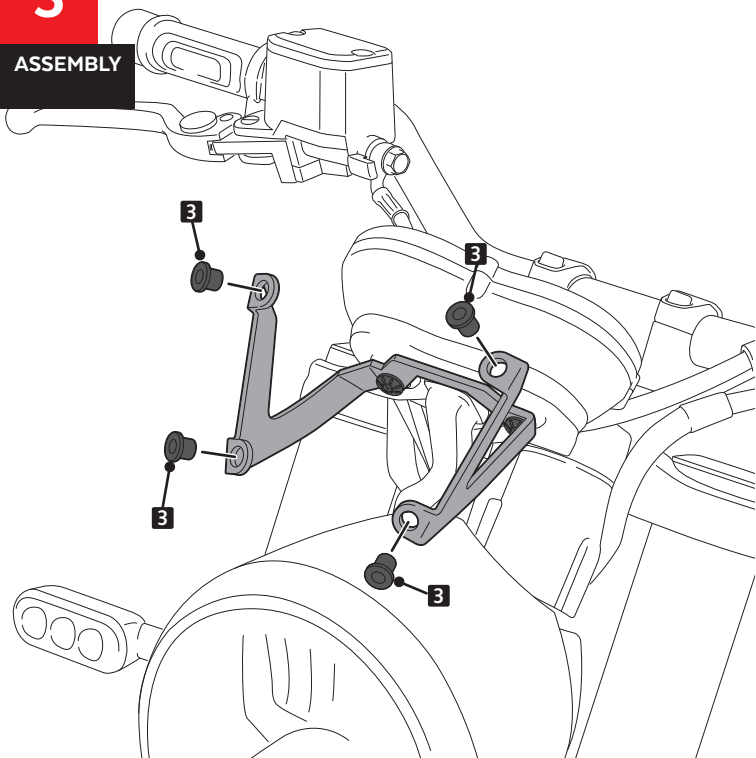

# BENELLI LEONCINO '16-

REF 9747

SPORT SCREEN

1 Person

15 min

EASY

ALLEN N° 3  
N° 4

ID	PART	DESCRIPTION	QTY	REF
1		Sport screen	1	9747W/H/F/NM3
2		Support	1	SOPOR-1P-4-9747
3		M5 silentblock	4	SILENBTM5-046/1
4		M5x1 nylon washer	4	ARNV0000000245
5		M5x16 Ø11 ISO 7380 Allen screw	4	TORNI-I7380-493
6		M5 ISO 7380 screw cap	4	TAPON-----85

## MOUNTING INSTRUCTIONS

**1**

DISASSEMBLY

**2**

ASSEMBLY

**3**

ASSEMBLY

**4**