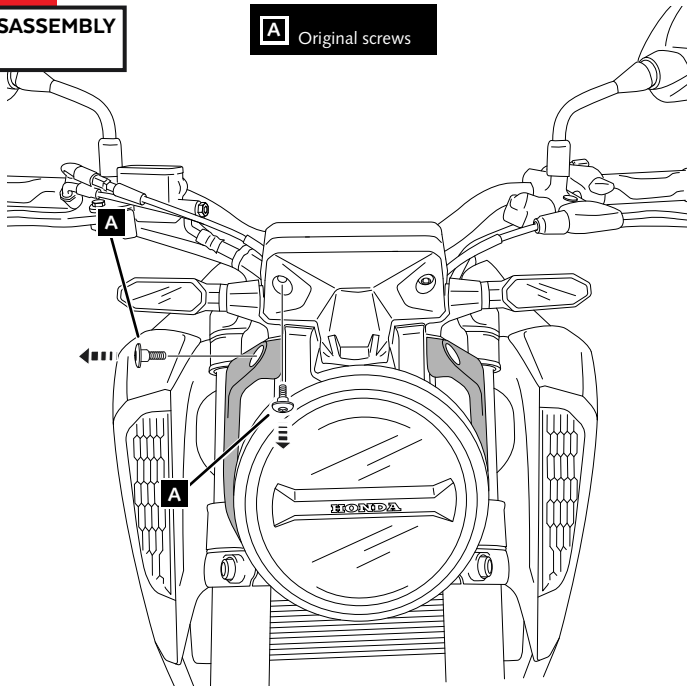

HONDA
CB125R '18 - / CB300R '18 -

REF 9734

WINDSHIELD
NEW GENERATION

ALLEN

Nº 5
Nº 4
Nº 3

ID.	PART	DESCRIPTION	QTY.	REF.:
1		Sport screen	1	10639F/H/N/WM3
2		Left support	1	SOPOR-2P-8-9734
3		Right support	1	SOPOR-2P-8-9734
4		Ø8xØ13x12 bush	2	CASQUI-M----769
5		M5x30 Ø11 ISO7380 allen screw	2	TORNI-I7380-767
6		Ø8,5xØ14x22 bush	2	CASQUI-----150
7		M5x40 Ø11 ISO7380 allen screw	2	TORNI-I7380-774
8		M5 silentblock	4	SILENBTM5-046/1
9		M5x1 nylon washer	4	ARNV0000000245
10		M5x16 Ø11 ISO7380 allen screw	4	TORNI-I7380-493
11		M5 ISO7380 screw cap	4	TAPON-----85

HONDA CB125R '18- / CB300R '18-

MOUNTING INSTRUCTIONS

1

DISASSEMBLY

A Original screws

2

ASSEMBLY

3

ASSEMBLY

4

DISASSEMBLY

A Original screws

HONDA CB125R '18- / CB300R '18-

MOUNTING INSTRUCTIONS

5

ASSEMBLY