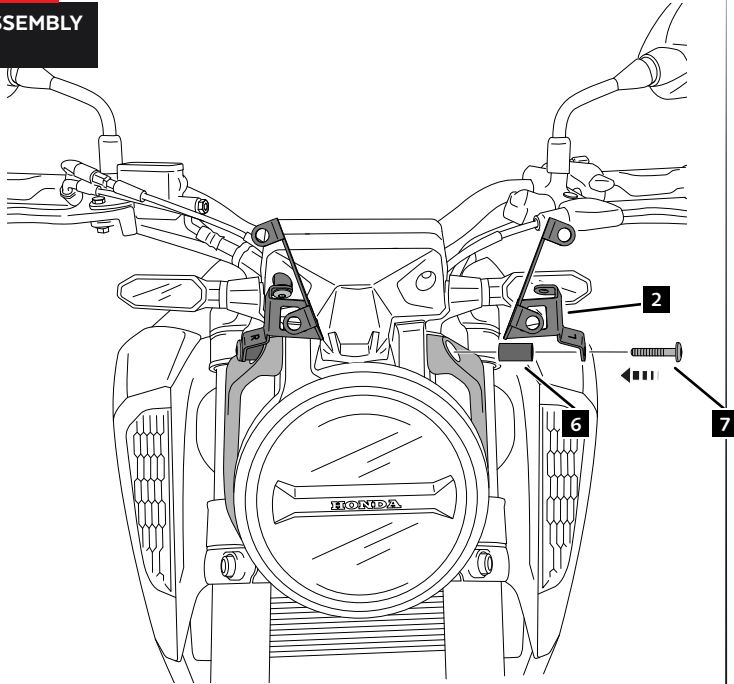

HONDA
CB125R '18 - / CB300R '18 -

REF 9734

WINDSHIELD
NEW GENERATION

ALLEN

Nº 5
Nº 4
Nº 3

ID.	PART	DESCRIPTION	QTY.	REF.:
1		Sport screen	1	10639F/H/N/WM3
2		Left support	1	SOPOR-2P-8-9734
3		Right support	1	SOPOR-2P-8-9734
4		Ø8xØ13x12 bush	2	CASQUI-M----769
5		M5x30 Ø11 ISO7380 allen screw	2	TORNI-I7380-767
6		Ø8,5xØ14x22 bush	2	CASQUI-----150
7		M5x40 Ø11 ISO7380 allen screw	2	TORNI-I7380-774
8		M5 silentblock	4	SILENBTM5-046/1
9		M5x1 nylon washer	4	ARNV0000000245
10		M5x16 Ø11 ISO7380 allen screw	4	TORNI-I7380-493
11		M5 ISO7380 screw cap	4	TAPON-----85

HONDA CB125R '18- / CB300R '18-

MOUNTING INSTRUCTIONS

1

DISASSEMBLY

A Original screws

2

ASSEMBLY

3

ASSEMBLY

4

DISASSEMBLY

A Original screws

HONDA CB125R '18- / CB300R '18-

MOUNTING INSTRUCTIONS

5

ASSEMBLY