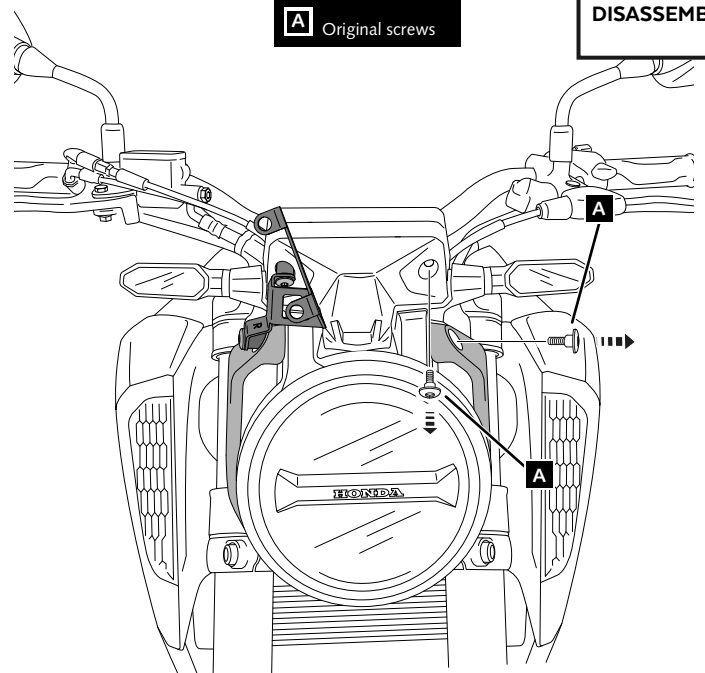

HONDA
CB125R '18 - / CB300R '18 -

REF 9734

WINDSHIELD
NEW GENERATION

ALLEN

Nº 5
Nº 4
Nº 3

ID.	PART	DESCRIPTION	QTY.	REF.:
1		Sport screen	1	10639F/H/N/WM3
2		Left support	1	SOPOR-2P-8-9734
3		Right support	1	SOPOR-2P-8-9734
4		Ø8xØ13x12 bush	2	CASQUI-M----769
5		M5x30 Ø11 ISO7380 allen screw	2	TORNI-I7380-767
6		Ø8,5xØ14x22 bush	2	CASQUI-----150
7		M5x40 Ø11 ISO7380 allen screw	2	TORNI-I7380-774
8		M5 silentblock	4	SILENBTM5-046/1
9		M5x1 nylon washer	4	ARNV0000000245
10		M5x16 Ø11 ISO7380 allen screw	4	TORNI-I7380-493
11		M5 ISO7380 screw cap	4	TAPON-----85

HONDA CB125R '18- / CB300R '18-

MOUNTING INSTRUCTIONS

1

DISASSEMBLY

A Original screws

2

ASSEMBLY

3

ASSEMBLY

4

DISASSEMBLY

A Original screws

HONDA CB125R '18- / CB300R '18-

MOUNTING INSTRUCTIONS

5

ASSEMBLY