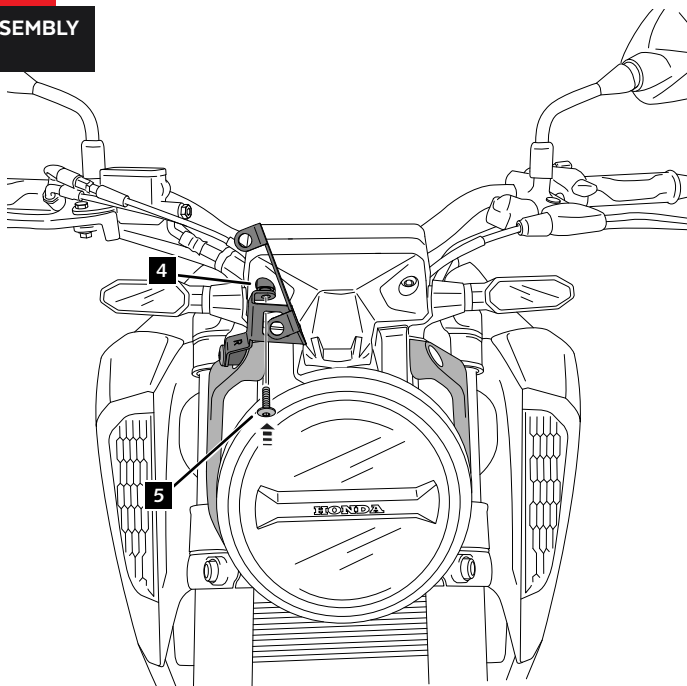

HONDA CB125R '18- / CB300R '18-

MOUNTING INSTRUCTIONS

1

DISASSEMBLY

A Original screws

2

ASSEMBLY

3

ASSEMBLY

4

DISASSEMBLY

A Original screws