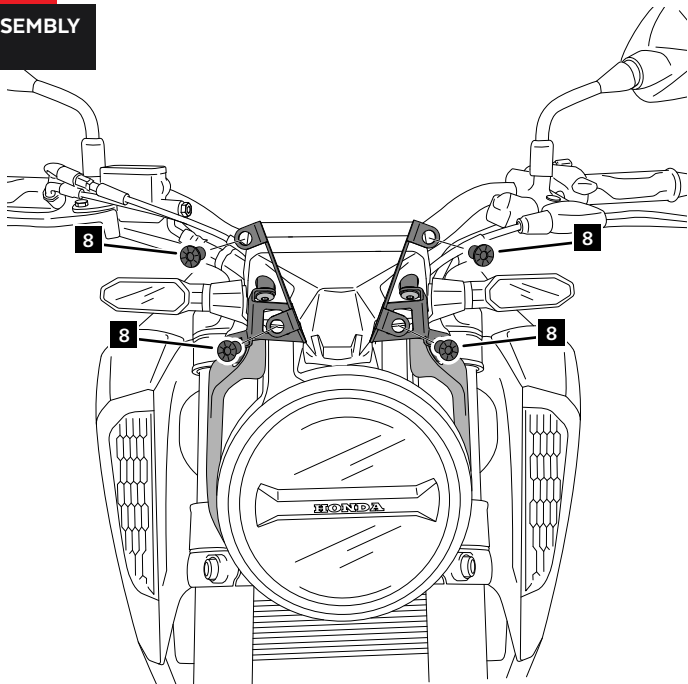

HONDA CB125R '18- / CB300R '18-

MOUNTING INSTRUCTIONS

5

ASSEMBLY

6

ASSEMBLY

7

ASSEMBLY

8

ASSEMBLY