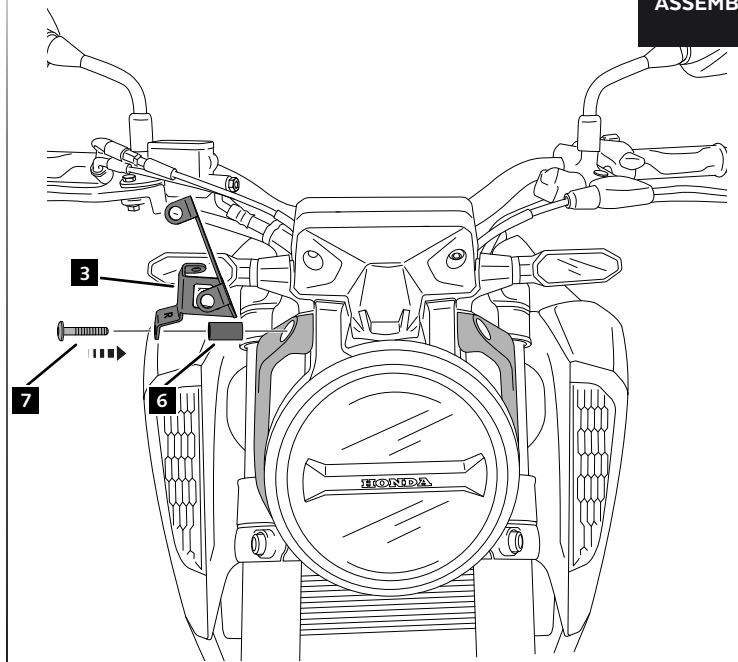

HONDA
CB125R '18 - / CB300R '18 -

REF 9734

WINDSHIELD
NEW GENERATION

ALLEN

Nº 5
Nº 4
Nº 3

ID.	PART	DESCRIPTION	QTY.	REF.:
1		Sport screen	1	10639F/H/N/WM3
2		Left support	1	SOPOR-2P-8-9734
3		Right support	1	SOPOR-2P-8-9734
4		Ø8xØ13x12 bush	2	CASQUI-M----769
5		M5x30 Ø11 ISO7380 allen screw	2	TORNI-I7380-767
6		Ø8,5xØ14x22 bush	2	CASQUI-----150
7		M5x40 Ø11 ISO7380 allen screw	2	TORNI-I7380-774
8		M5 silentblock	4	SILENBTM5-046/1
9		M5x1 nylon washer	4	ARNV0000000245
10		M5x16 Ø11 ISO7380 allen screw	4	TORNI-I7380-493
11		M5 ISO7380 screw cap	4	TAPON-----85

HONDA CB125R '18- / CB300R '18-

MOUNTING INSTRUCTIONS

1

DISASSEMBLY

A Original screws

2

ASSEMBLY

3

ASSEMBLY

4

DISASSEMBLY

A Original screws

HONDA CB125R '18- / CB300R '18-

MOUNTING INSTRUCTIONS

5

ASSEMBLY