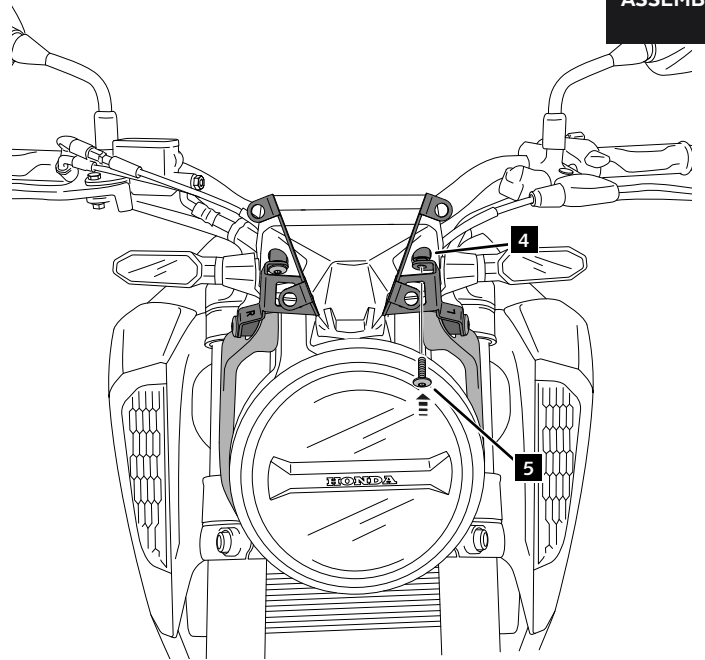

HONDA CB125R '18- / CB300R '18-

MOUNTING INSTRUCTIONS

5

ASSEMBLY

6

ASSEMBLY

7

ASSEMBLY

8

ASSEMBLY