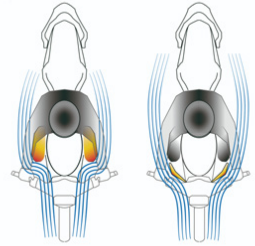

YAMAHA MT-07 '18-

REF 9730

RADIATOR SIDE COVERS

1 Person

20 min

EASY

PROTECTION

Protects the rider from inclement weather

ALLEN

N° 5
N° 6

ID	PART	DESCRIPTION	QTY	REF
1		Right radiator side cover	1	9730J/CM3
2		Left radiator side cover	1	9730J/CM3
3		Ø8,5 x Ø13 x6 spacer	3	CASQUI-----776
4		M6 ISO 7380 screw cap	4	TAPON-----86
5		Allen screw M6x20 Ø14 ISO 7380	4	TORNI-I7380-404