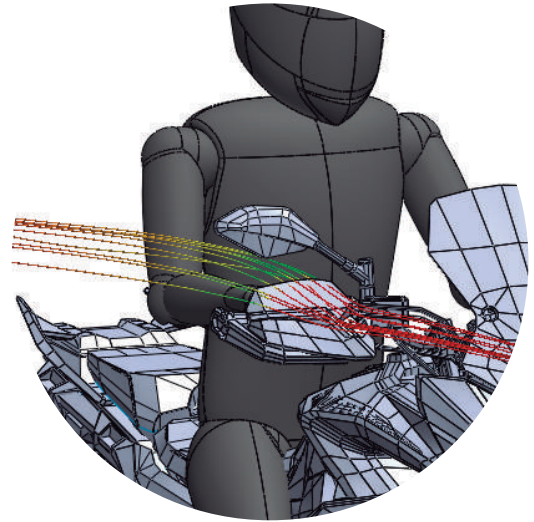

COMPARISON

AERODYNAMIC TEST

REF. 9727

YAMAHA MT-09 TRACER

2018 -

ORIGINAL
HANDGUARD

HANDGUARD
EXTENSION

LOW PRESSURE

HIGH PRESSURE

TOTAL DISSIPATED PRESSURE WITH PUIG SCREEN IS EQUIVALENT TO **300 g**

INCREASE WIND PROTECTION

35%
WITHOUT LOSING C_x

AERODYNAMIC TEST CONDITIONS

| | | |
|----------------|----------|----------|
| SPEED | 150 Km/h | 75 mph |
| RIDER HEIGH | 180 cm | 5.9 ft |
| TEMPERATURE | 20° | 68°F |
| RIDER POSITION | | Standard |
| LATERAL WIND | | No |