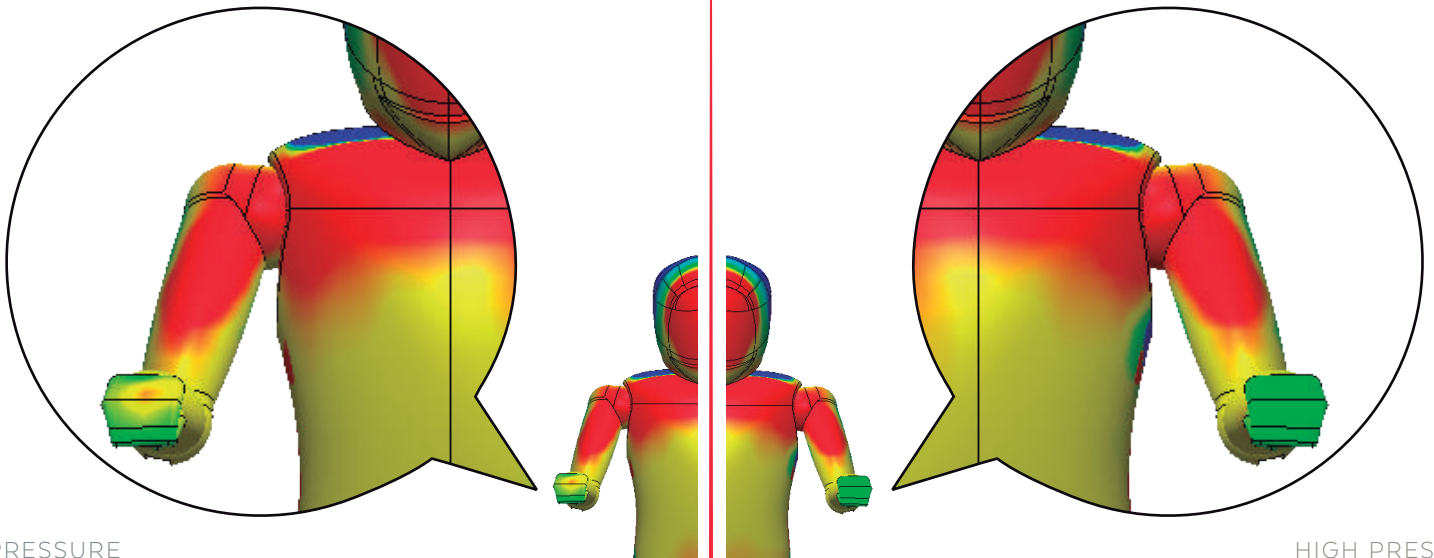

COMPARISON

AERODYNAMIC TEST

REF. 9727

YAMAHA MT-09 TRACER

2018 -

ORIGINAL
HANDGUARD

HANDGUARD
EXTENSION

LOW PRESSURE

HIGH PRESSURE

TOTAL DISSIPATED PRESSURE WITH PUIG SCREEN IS EQUIVALENT TO **300 g**

INCREASE WIND PROTECTION

35%
WITHOUT LOSING C_x

AERODYNAMIC TEST CONDITIONS

| | | |
|----------------|----------|----------|
| SPEED | 150 Km/h | 75 mph |
| RIDER HEIGH | 180 cm | 5.9 ft |
| TEMPERATURE | 20° | 68°F |
| RIDER POSITION | | Standard |
| LATERAL WIND | | No |