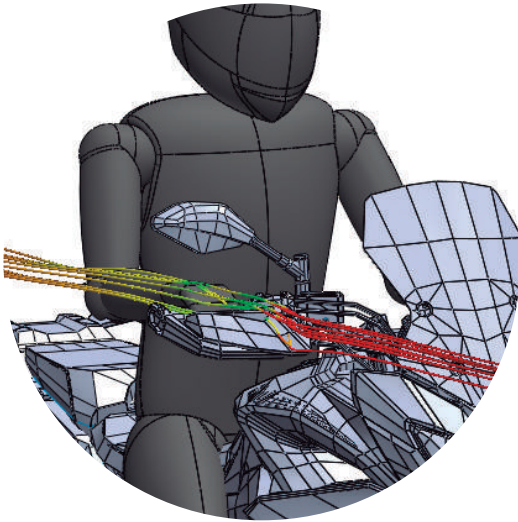

COMPARISON

AERODYNAMIC TEST

REF. 9727

YAMAHA MT-09 TRACER

2018 -

ORIGINAL
HANDGUARD

HANDGUARD
EXTENSION

LOW PRESSURE

HIGH PRESSURE

TOTAL DISSIPATED PRESSURE WITH PUIG SCREEN IS EQUIVALENT TO **300 g**

INCREASE WIND PROTECTION

35%
WITHOUT LOSING C_x

AERODYNAMIC TEST CONDITIONS

| | | |
|----------------|----------|----------|
| SPEED | 150 Km/h | 75 mph |
| RIDER HEIGH | 180 cm | 5.9 ft |
| TEMPERATURE | 20° | 68°F |
| RIDER POSITION | | Standard |
| LATERAL WIND | | No |