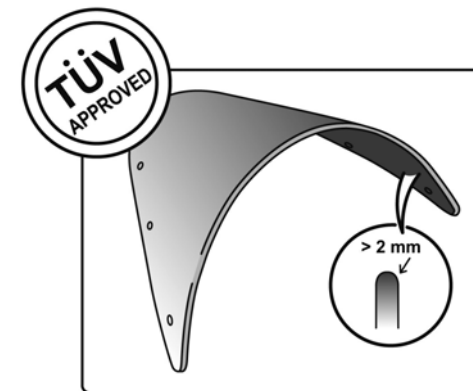

TECHNICAL FEATURES

ROUNDED CONTOUR-PROFILE

Check the ABE HOMOLOGATION document if the product is homologated for your motorcycle

TÜV APPROVED