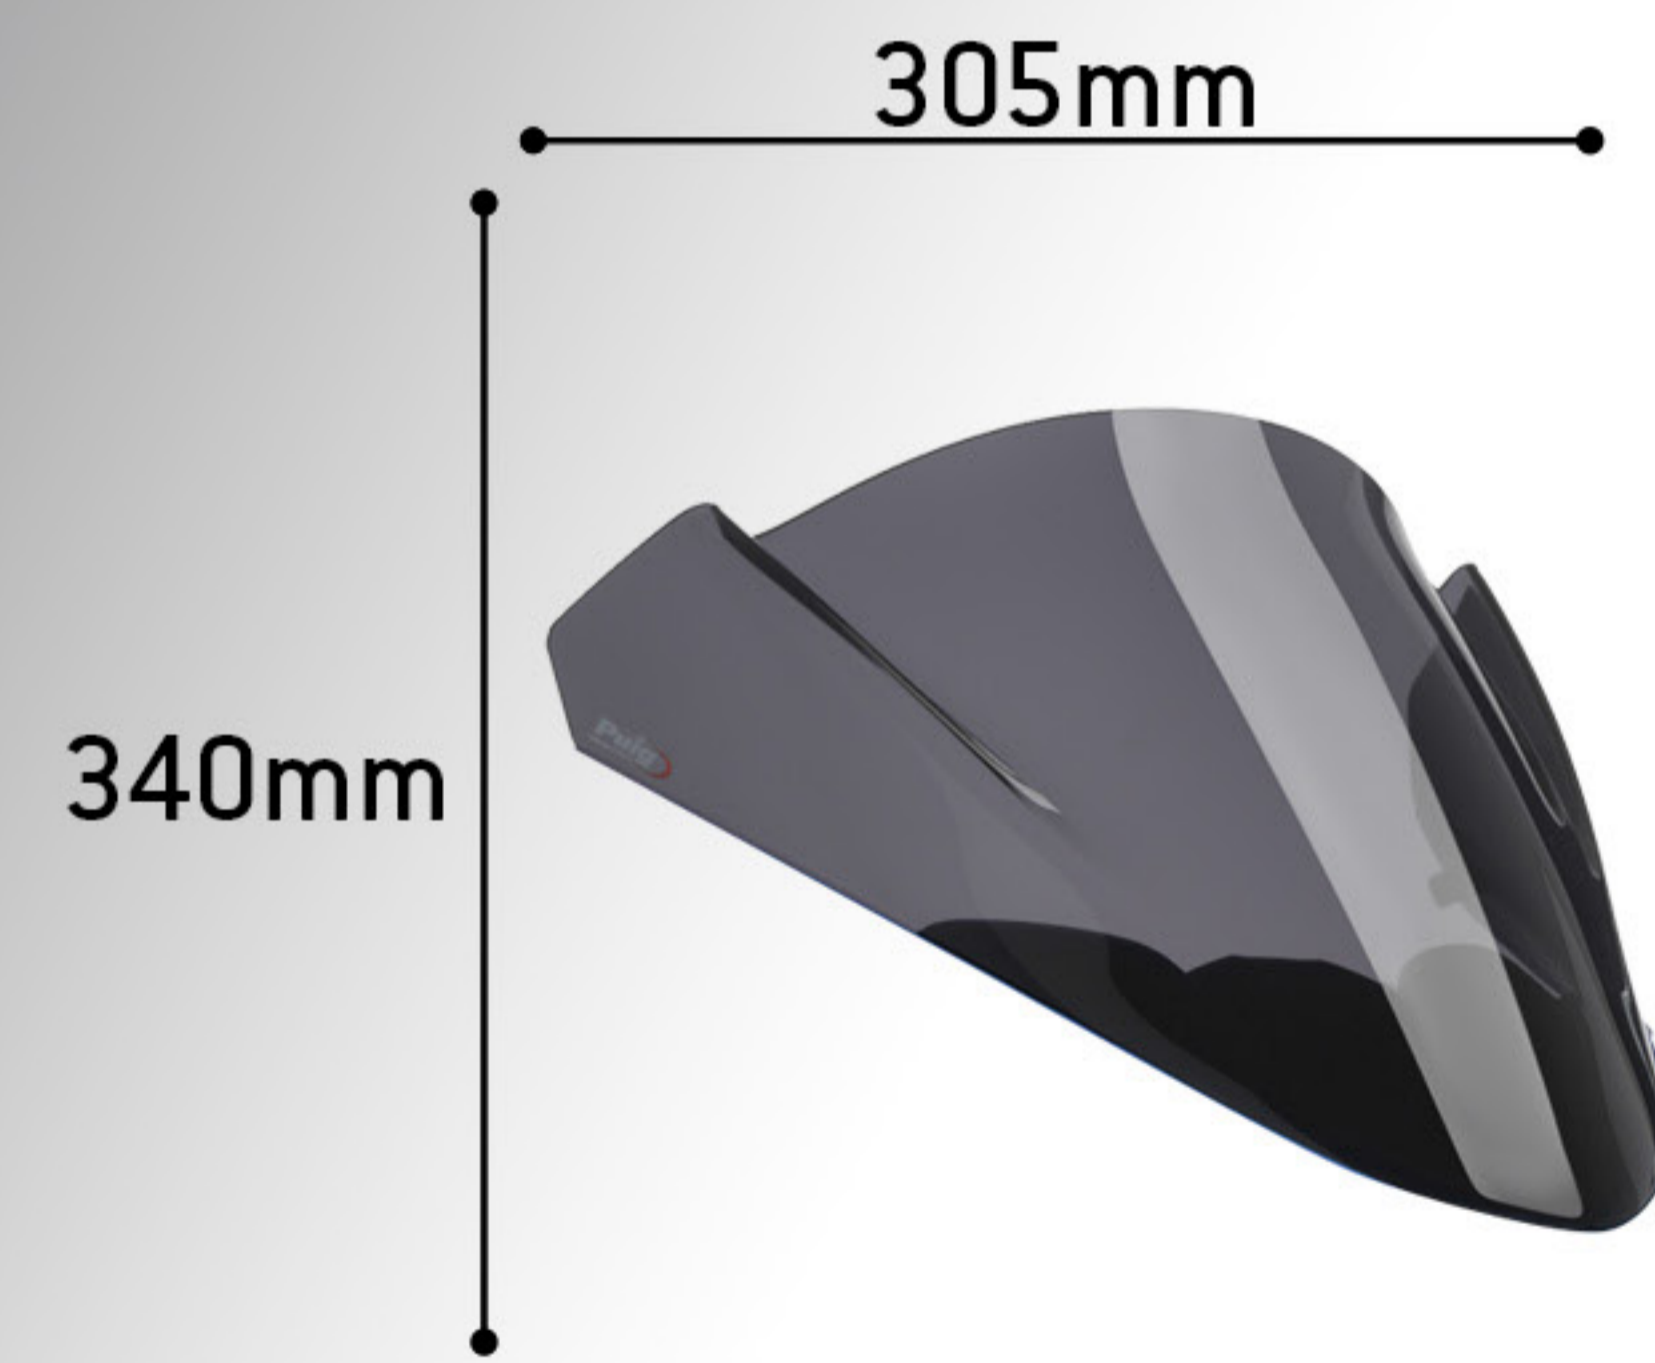

SUZUKI GSX-R125 17' - Cúpula Racing

Max. protection +10mm (+0,39 in)

OEM

9721F

9721H

If you're looking for quality motorcycle windshields & fairings, visit our website.