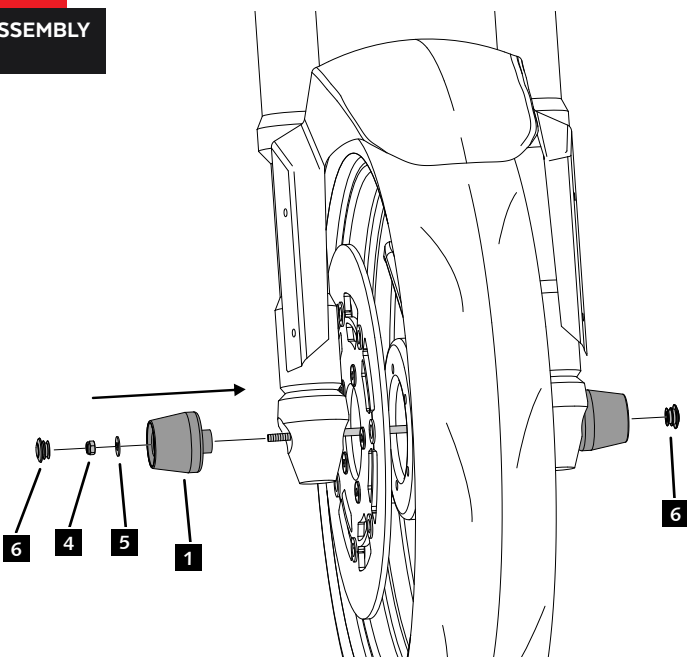

KAWASAKI NINJA H2 '15 KAWASAKI H2 SX '18

MOUNTING INSTRUCTIONS

1

ASSEMBLY

2

ASSEMBLY

3

ASSEMBLY

4  86 lbf/in - Tightening torque