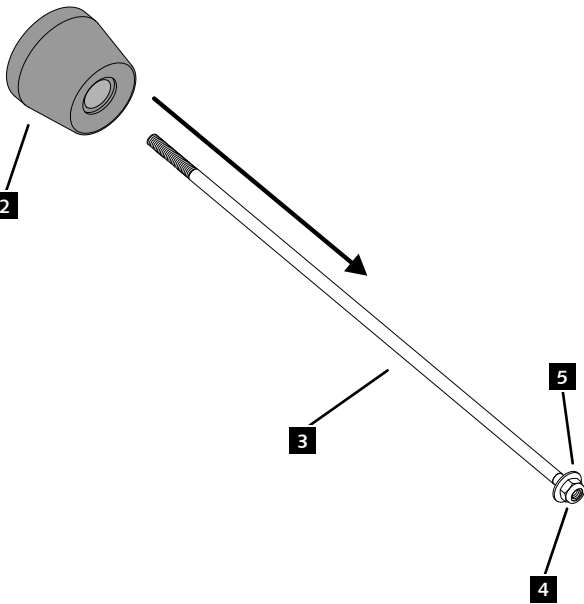

KAWASAKI NINJA H2 '15 KAWASAKI H2 SX '18

MOUNTING INSTRUCTIONS

1

ASSEMBLY