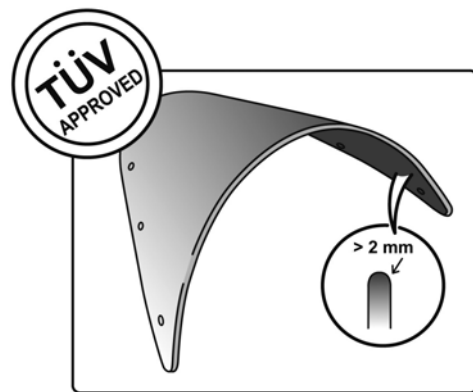

## TECHNICAL FEATURES

ROUNDED CONTOUR-PROFILE

TÜV APPROVED