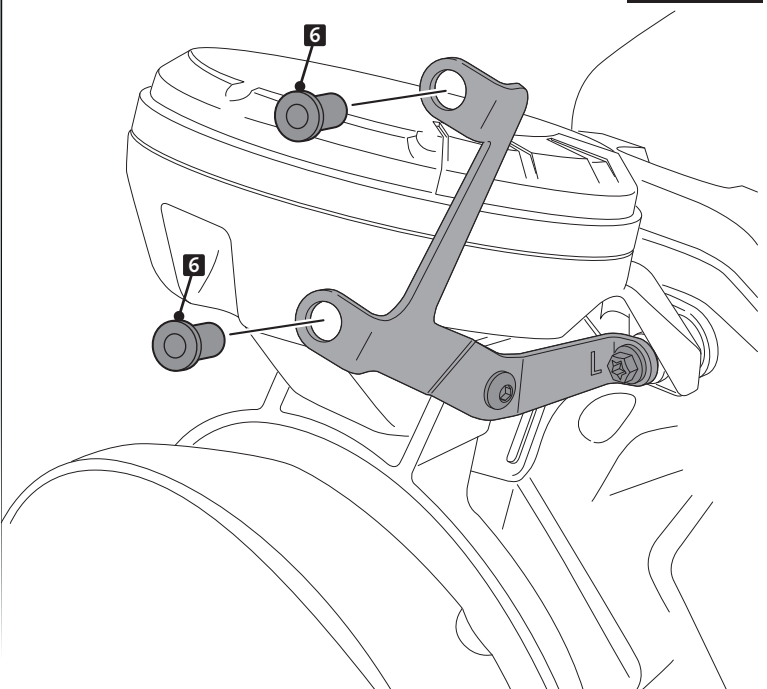

HUSQVARNA VITPILEN 401 / SVARTPILEN 401

MOUNTING INSTRUCTIONS

1

DISASSEMBLY

2

ASSEMBLY

3

ASSEMBLY

A ORIGINAL PART

4

ASSEMBLY