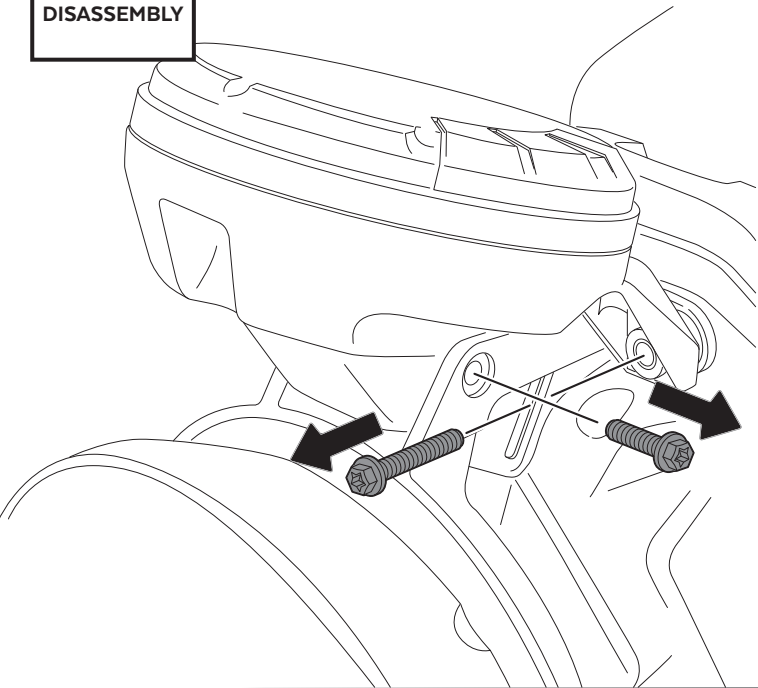

HUSQVARNA VITPILEN 401 / SVARTPILEN 401

MOUNTING INSTRUCTIONS

1

DISASSEMBLY