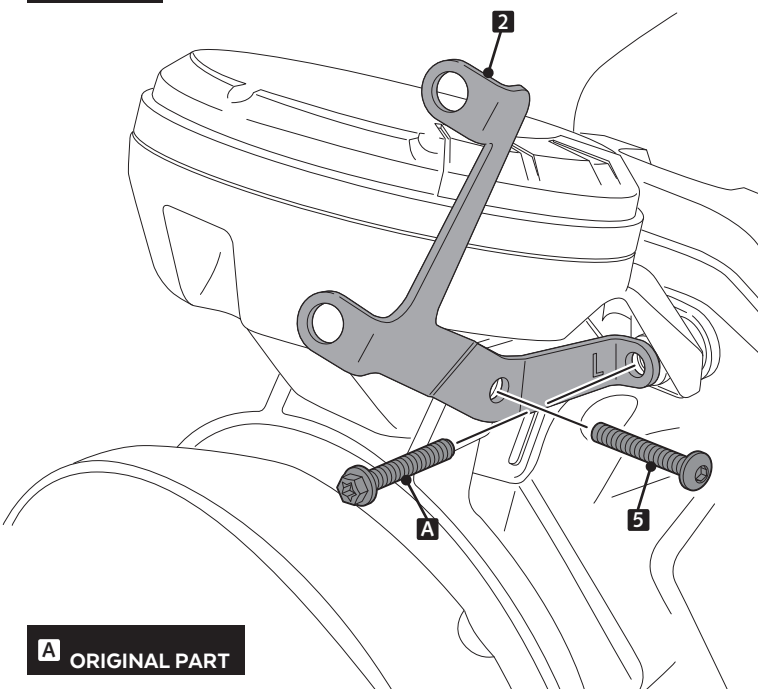

HUSQVARNA VITPILEN 401 / SVARTPILEN 401

REF 9702

WINDSHIELD NAKED NEW GENERATION SPORT

ID	PART	DESCRIPTION	QTY	REF
1		Sport screen	1	9702F/H/N/WM3
2		Left support	1	SOPOR-2P-2-9702
3		Right support	1	SOPOR-2P-2-9702
4		Ø8 x Ø14 x 10 bush	2	CASQUI-----576
5		M5x30 Ø11 ISO 7380 Allen screw	2	TORNI-I7380-767
6		M5 silentblock	4	SILENBTM5-046/1
7		M5x1 nylon washer	4	ARNV0000000245
8		M5x16 Ø11 ISO 7380 allen screw	4	TORNI-I7380-493
9		M5 ISO 7380 screw cap	4	TAPON-----85
10		Stickers set	1	ADHESI-----258

HUSQVARNA VITPILEN 401 / SVARTPILEN 401

MOUNTING INSTRUCTIONS

1

DISASSEMBLY

2

ASSEMBLY

3

ASSEMBLY