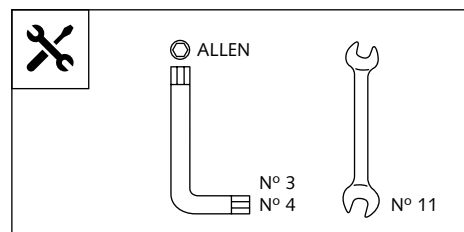

## SPORT WINDSHIELD FOR KAWASAKI Z900 '17

Ref.: 9689

ID.	PART	DESCRIPTION	QTY.
1		Sport windshield	1
2		Right suport (R)	1
3		Left suport (L)	1
4		M5X11 Ø11 ISO7380 Allen screw	8
5		M5x1 nylon washer	4
6		M5 ISO 7380 screw cap	4
7		Special screw M5x15 + interior thread M5x10	4
8		Ø4,5 x Ø11 x 2mm Rubber washer	4