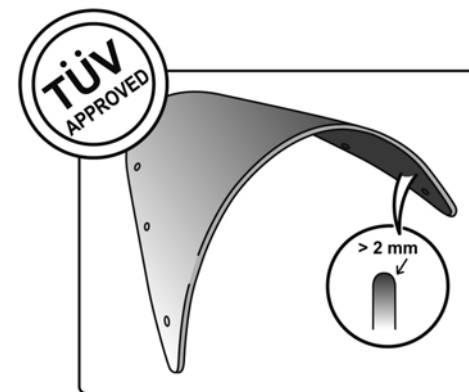

TECHNICAL FEATURES

ROUNDED CONTOUR-PROFILE

Check the ABE HOMOLOGATION document if the product is homologated for your motorcycle

TÜV APPROVED

Find more Puig products on our website.

Accept no compromises, choose only quality motorcycle windshields & fairings.