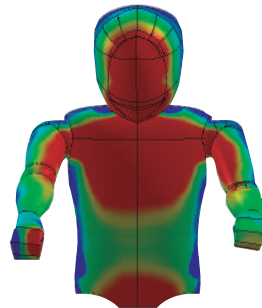

**New Generation SPORT
KAWASAKI Z900 Ref. : 9689**

OEM

PUIG

TEST CONDITIONS		
SPEED	150 km/h	93 mph
RIDER HEIGHT	180 cm	5.9 ft
RIDER POSITION	standard	
LATERAL WIND	No	
TEMPERATURE	20 C	68 F

**PUIG SCREEN IMPROVES Cx
AERODYNAMIC PERFORMANCE**