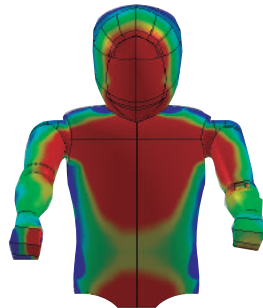

**New Generation SPORT
KAWASAKI Z900 Ref. : 9689**

OEM

PUIG

TEST CONDITIONS		
SPEED	150 km/h	93 mph
RIDER HEIGHT	180 cm	5.9 ft
RIDER POSITION	standard	
LATERAL WIND	No	
TEMPERATURE	20 C	68 F

**PUIG SCREEN IMPROVES Cx
AERODYNAMIC PERFORMANCE**