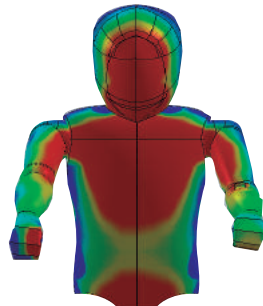

**New Generation SPORT
KAWASAKI Z900 Ref. : 9689**

OEM

PUIG

TEST CONDITIONS		
SPEED	150 km/h	93 mph
RIDER HEIGHT	180 cm	5.9 ft
RIDER POSITION	standard	
LATERAL WIND	No	
TEMPERATURE	20 C	68 F

**PUIG SCREEN IMPROVES Cx
AERODYNAMIC PERFORMANCE**

KAWASAKI Z900 17' Naked New Generation Sport

Puig
Hi-Tech Parts

Max. protection +60mm (+2,36in)

235mm

385mm

9869F

9869H

OEM