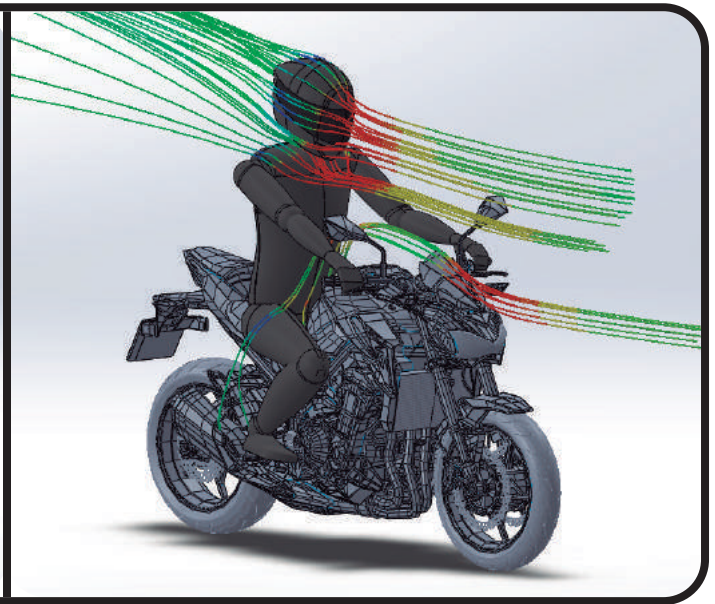

**New Generation SPORT
KAWASAKI Z900 Ref. : 9689**

OEM

PUIG

TEST CONDITIONS		
SPEED	150 km/h	93 mph
RIDER HEIGHT	180 cm	5.9 ft
RIDER POSITION	standard	
LATERAL WIND	No	
TEMPERATURE	20 C	68 F

**PUIG SCREEN IMPROVES Cx
AERODYNAMIC PERFORMANCE**

KAWASAKI Z900 17' Naked New Generation Sport

Puig
Hi-Tech Parts

Max. protection +60mm (+2,36in)

235mm

385mm

9869F

9869H

OEM