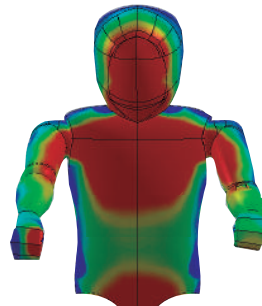

**New Generation SPORT
KAWASAKI Z900 Ref. : 9689**

OEM

PUIG

TEST CONDITIONS		
SPEED	150 km/h	93 mph
RIDER HEIGHT	180 cm	5.9 ft
RIDER POSITION	standard	
LATERAL WIND	No	
TEMPERATURE	20 C	68 F

**PUIG SCREEN IMPROVES Cx
AERODYNAMIC PERFORMANCE**

KAWASAKI Z900 17' Naked New Generation Sport

Puig
Hi-Tech Parts

Max. protection +60mm (+2,36in)

235mm

385mm

9869F

9869H

OEM