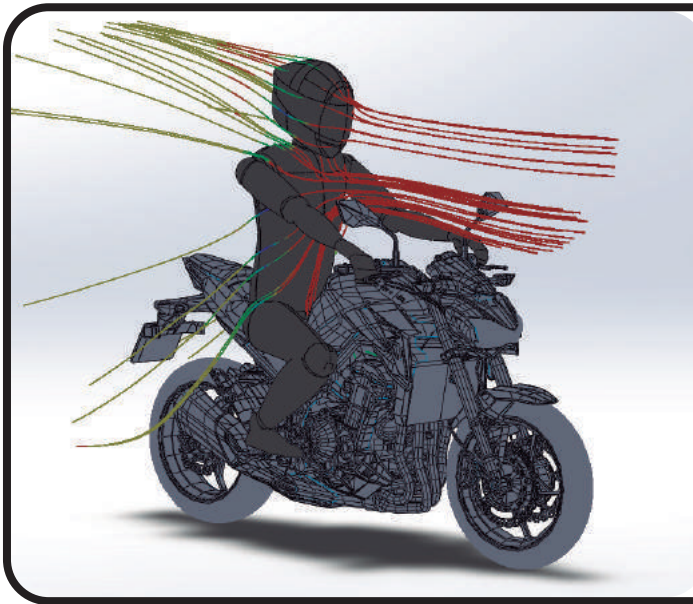

**New Generation SPORT
KAWASAKI Z900 Ref. : 9689**

OEM

PUIG

TEST CONDITIONS		
SPEED	150 km/h	93 mph
RIDER HEIGHT	180 cm	5.9 ft
RIDER POSITION	standard	
LATERAL WIND	No	
TEMPERATURE	20 C	68 F

**PUIG SCREEN IMPROVES Cx
AERODYNAMIC PERFORMANCE**

KAWASAKI Z900 17' Naked New Generation Sport

Puig
Hi-Tech Parts

Max. protection +60mm (+2,36in)

235mm

385mm

9869F

9869H

OEM