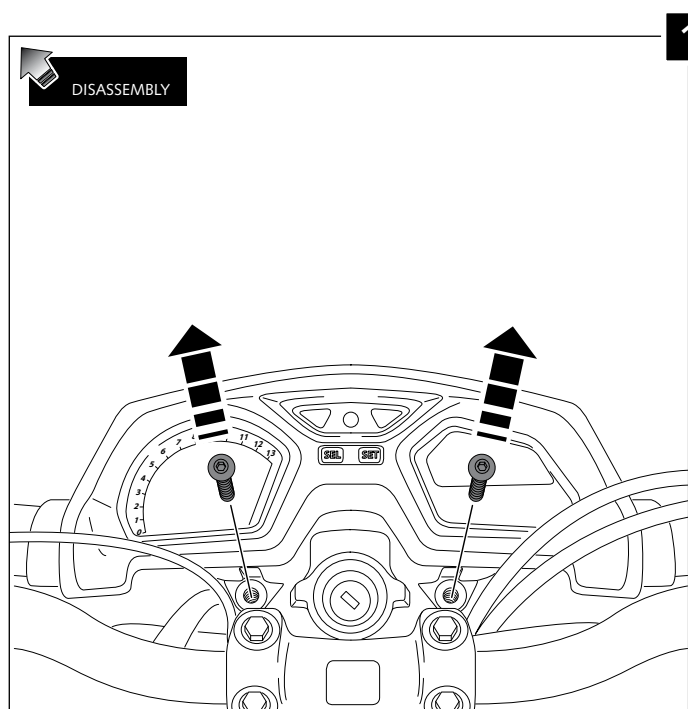

MOUNTING INSTRUCTIONS

- SPORT WINDSHIELD FOR -
HONDA CB650F 2014 - 2016
CB650F 2017 -

ID	PART	DESCRIPTION	QTY	REF.
1		Sport Windshield	1	9687H/F/N/WM3
2		Right metal support	1	SOPOR-2P-4-9687
3		Left metal support	1	SOPOR-2P-4-9687
4		M5 Silentblock	4	SILENBTM5-046/1
5		M5x16 ISO 7380 Allen screw (black)	4	TORNI-I7380-493
6		M5x0,5 nylon washer	4	ARNV00000000245
7		M5 ISO 7380 screw cap	4	TAPON_____85