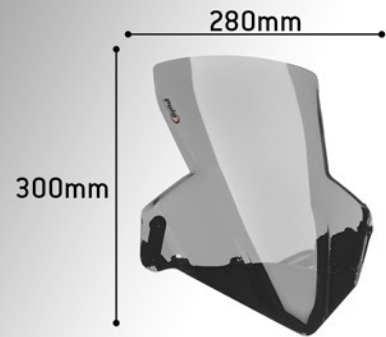

HONDA CB650F - Naked New Generation Sport

Puig
Hi-Tech Parts

9687F

9687H

OEM

If you're looking for quality motorcycle windshields & fairings, visit our website.